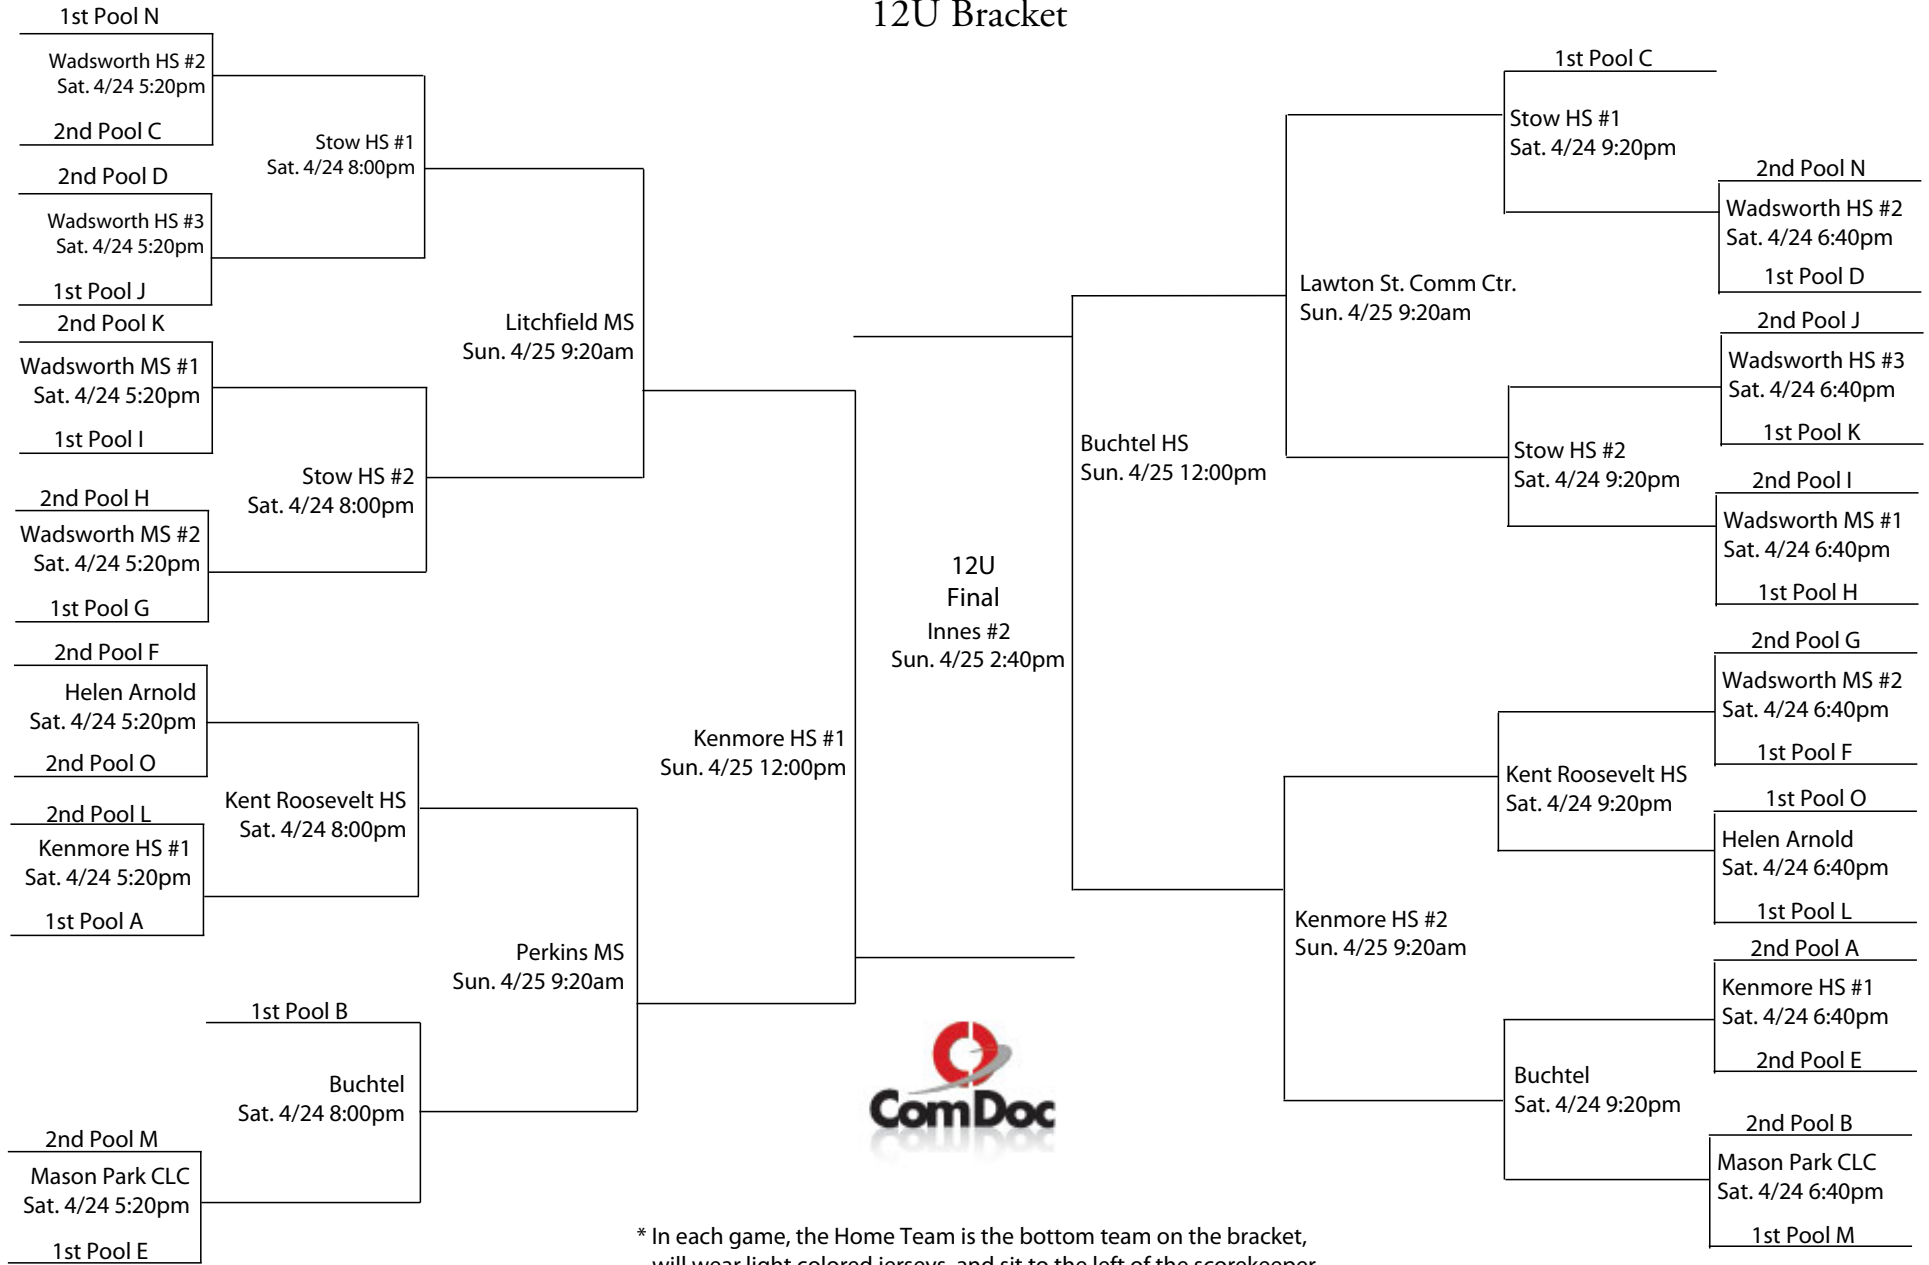

2010 King James Shooting Stars Classic 12U Bracket

* In each game, the Home Team is the bottom team on the bracket, will wear light colored jerseys, and sit to the left of the scorekeeper facing the court.