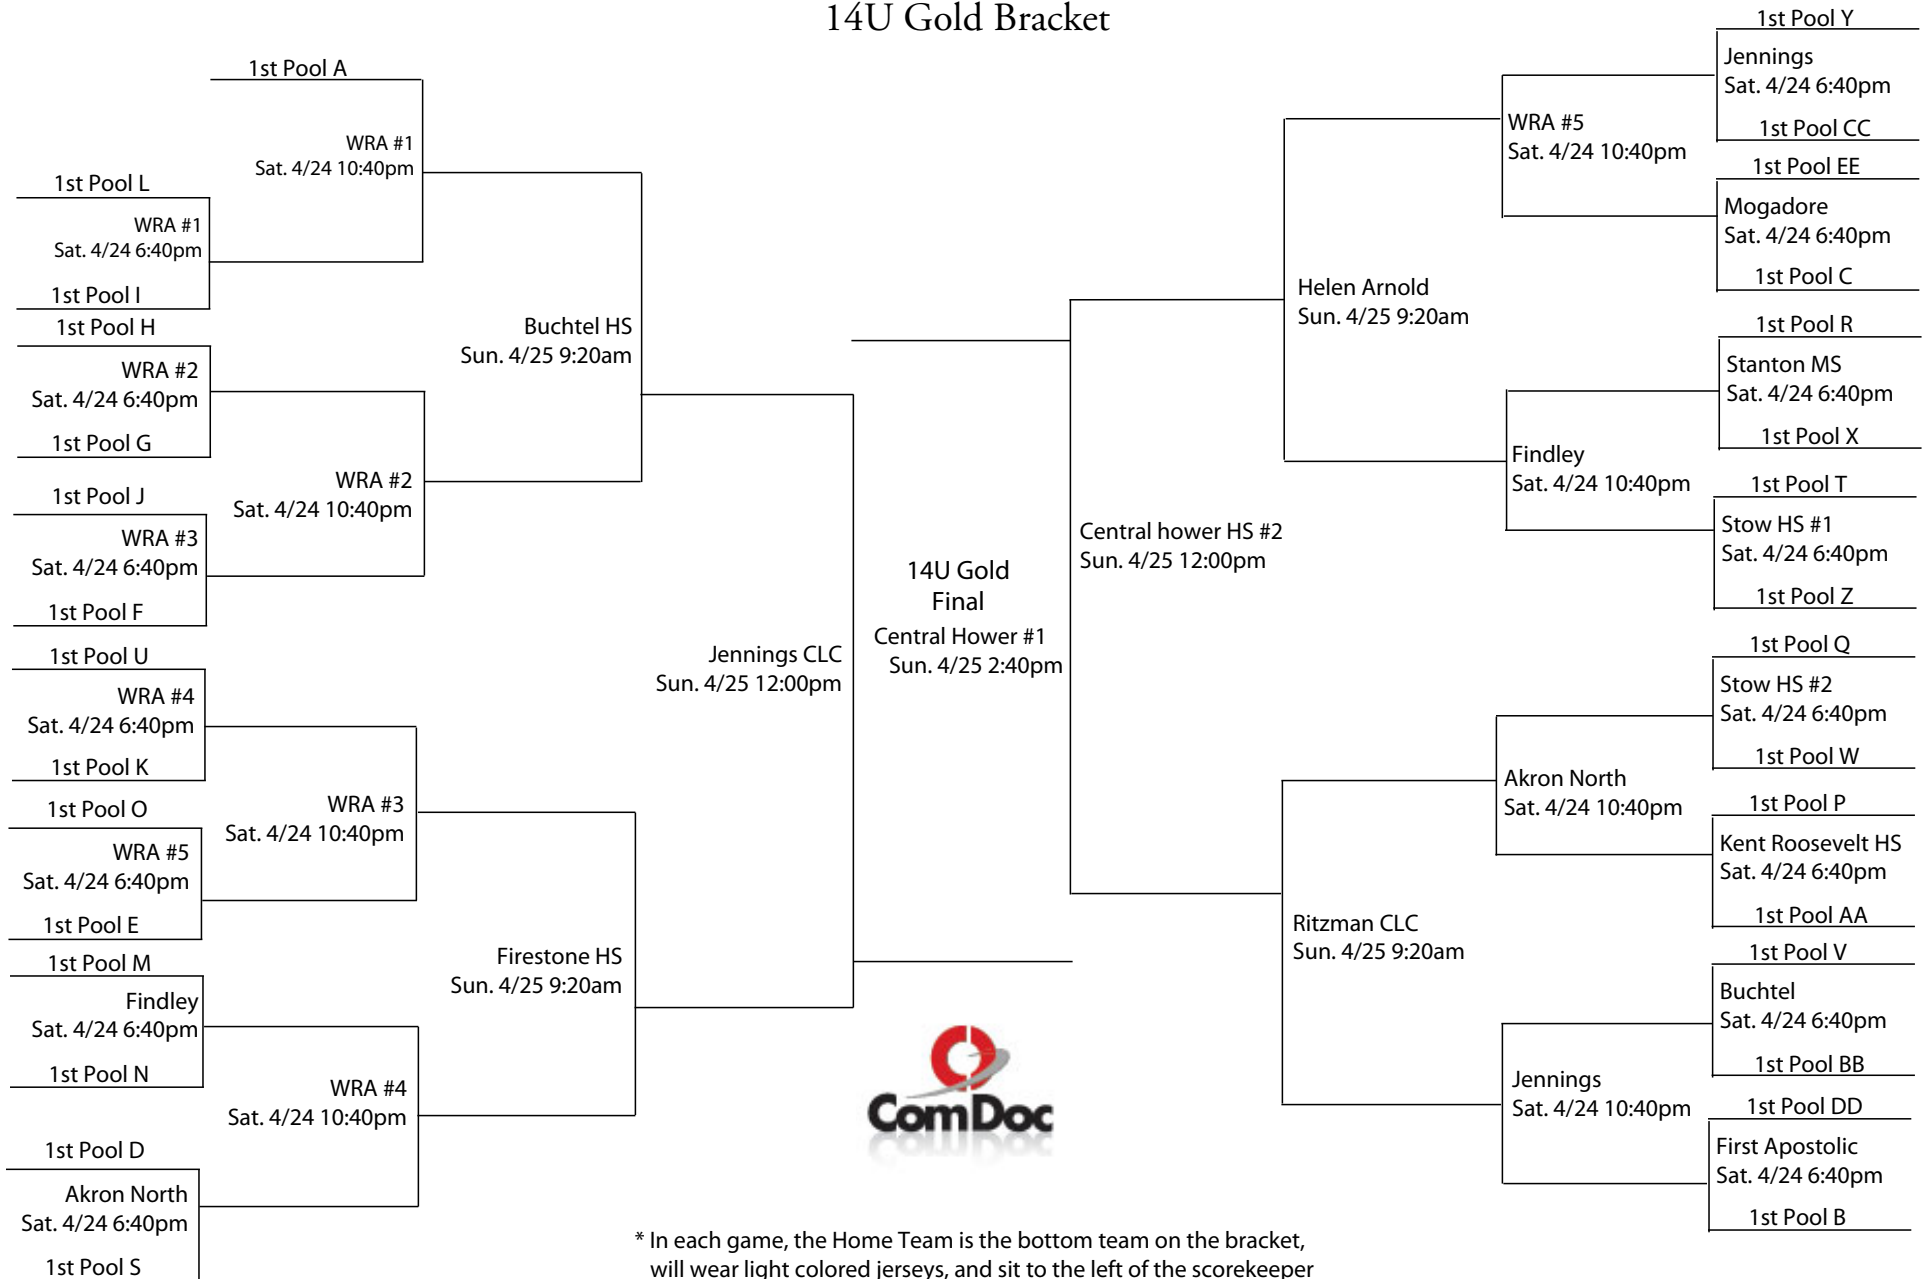

2010 King James Shooting Stars Classic 14U Gold Bracket

* In each game, the Home Team is the bottom team on the bracket, will wear light colored jerseys, and sit to the left of the scorekeeper facing the court.