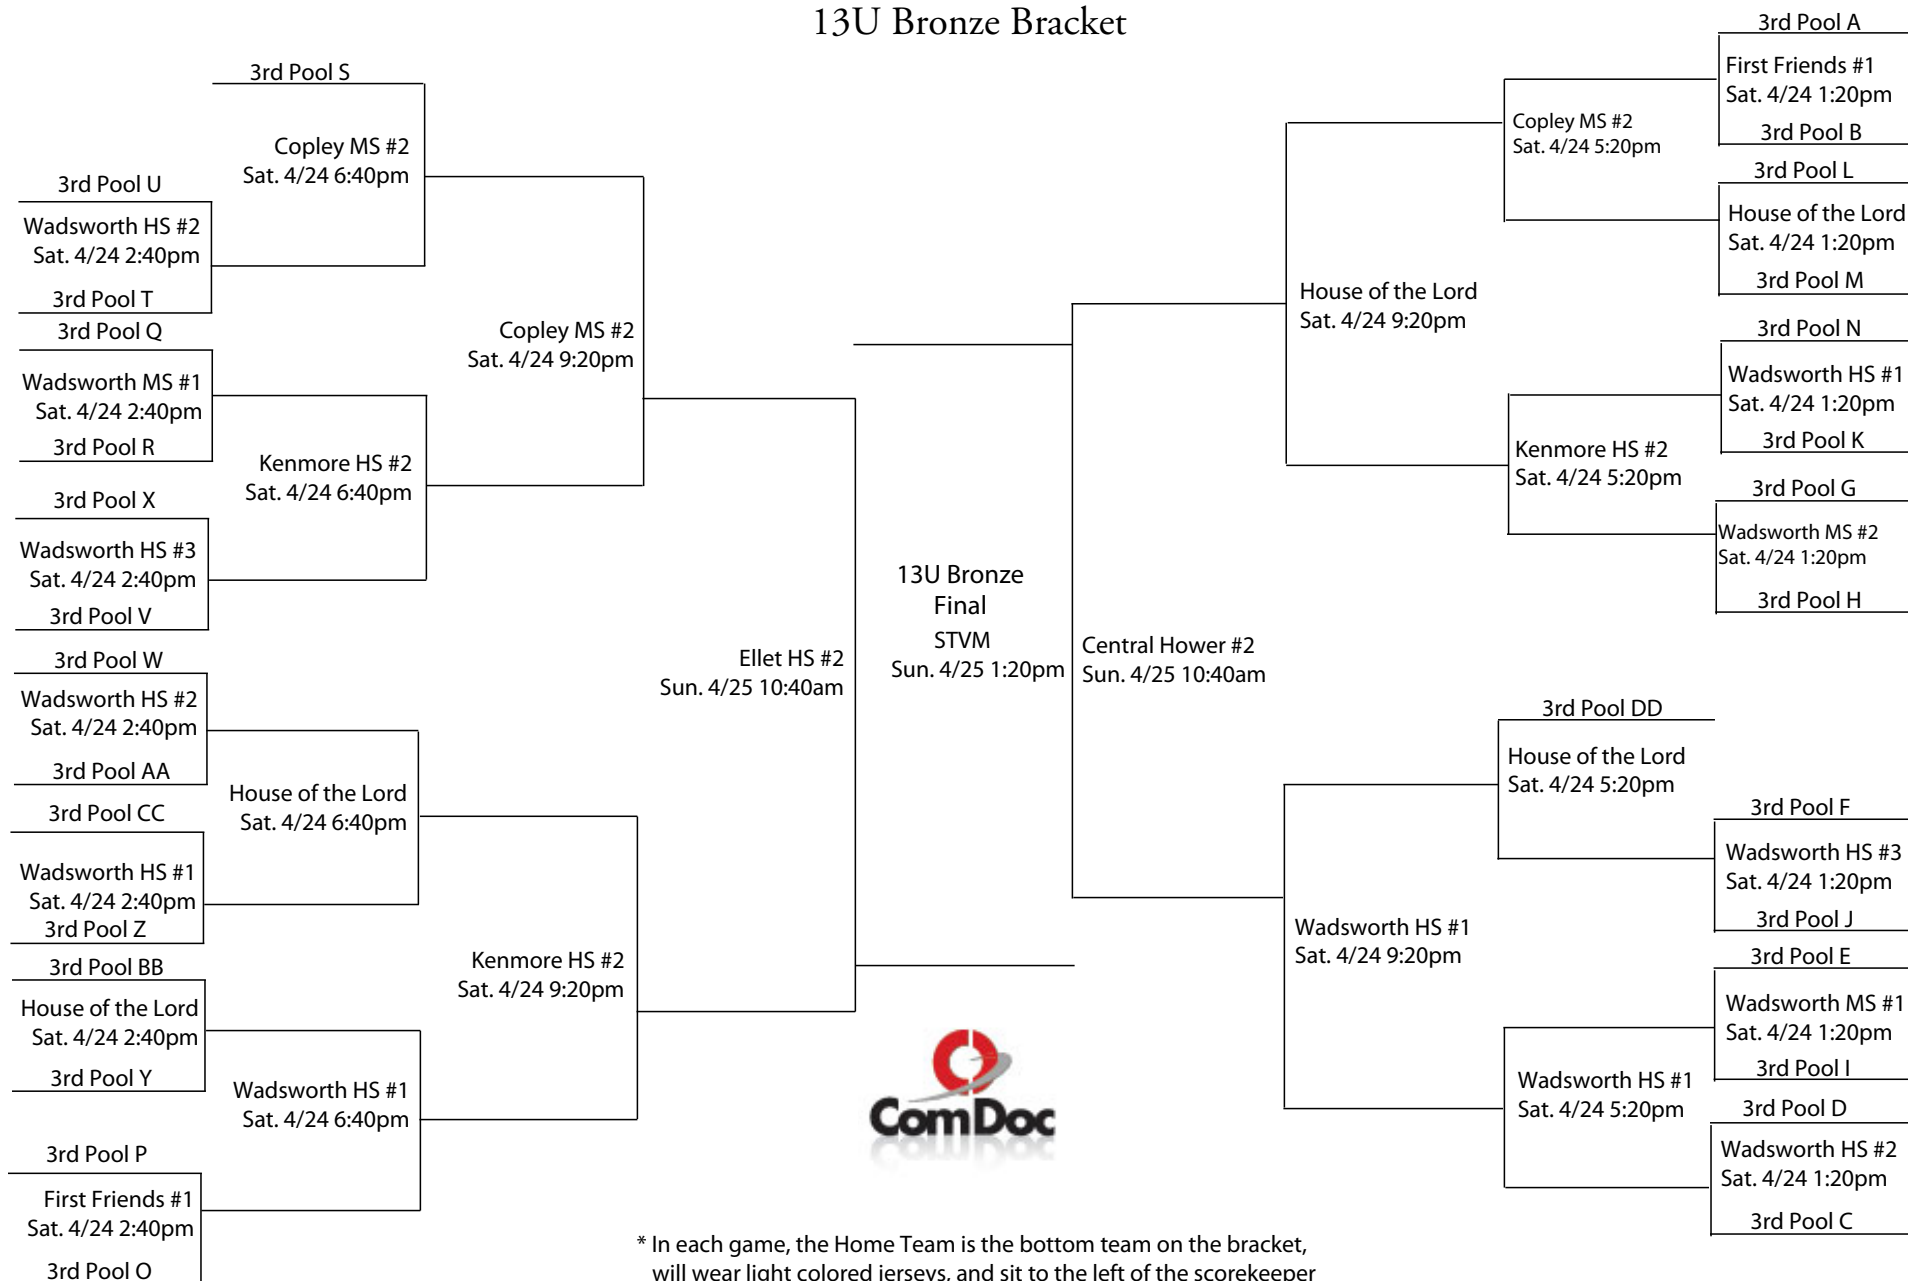

2010 King James Shooting Stars Classic 13U Bronze Bracket

* In each game, the Home Team is the bottom team on the bracket, will wear light colored jerseys, and sit to the left of the scorekeeper facing the court.