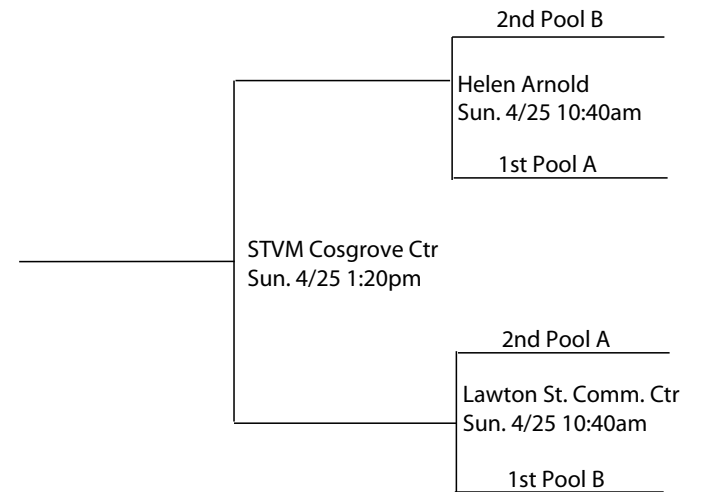

* In each game, the Home Team is the bottom team on the bracket, will wear light colored jerseys, and sit to the left of the scorekeeper facing the court.