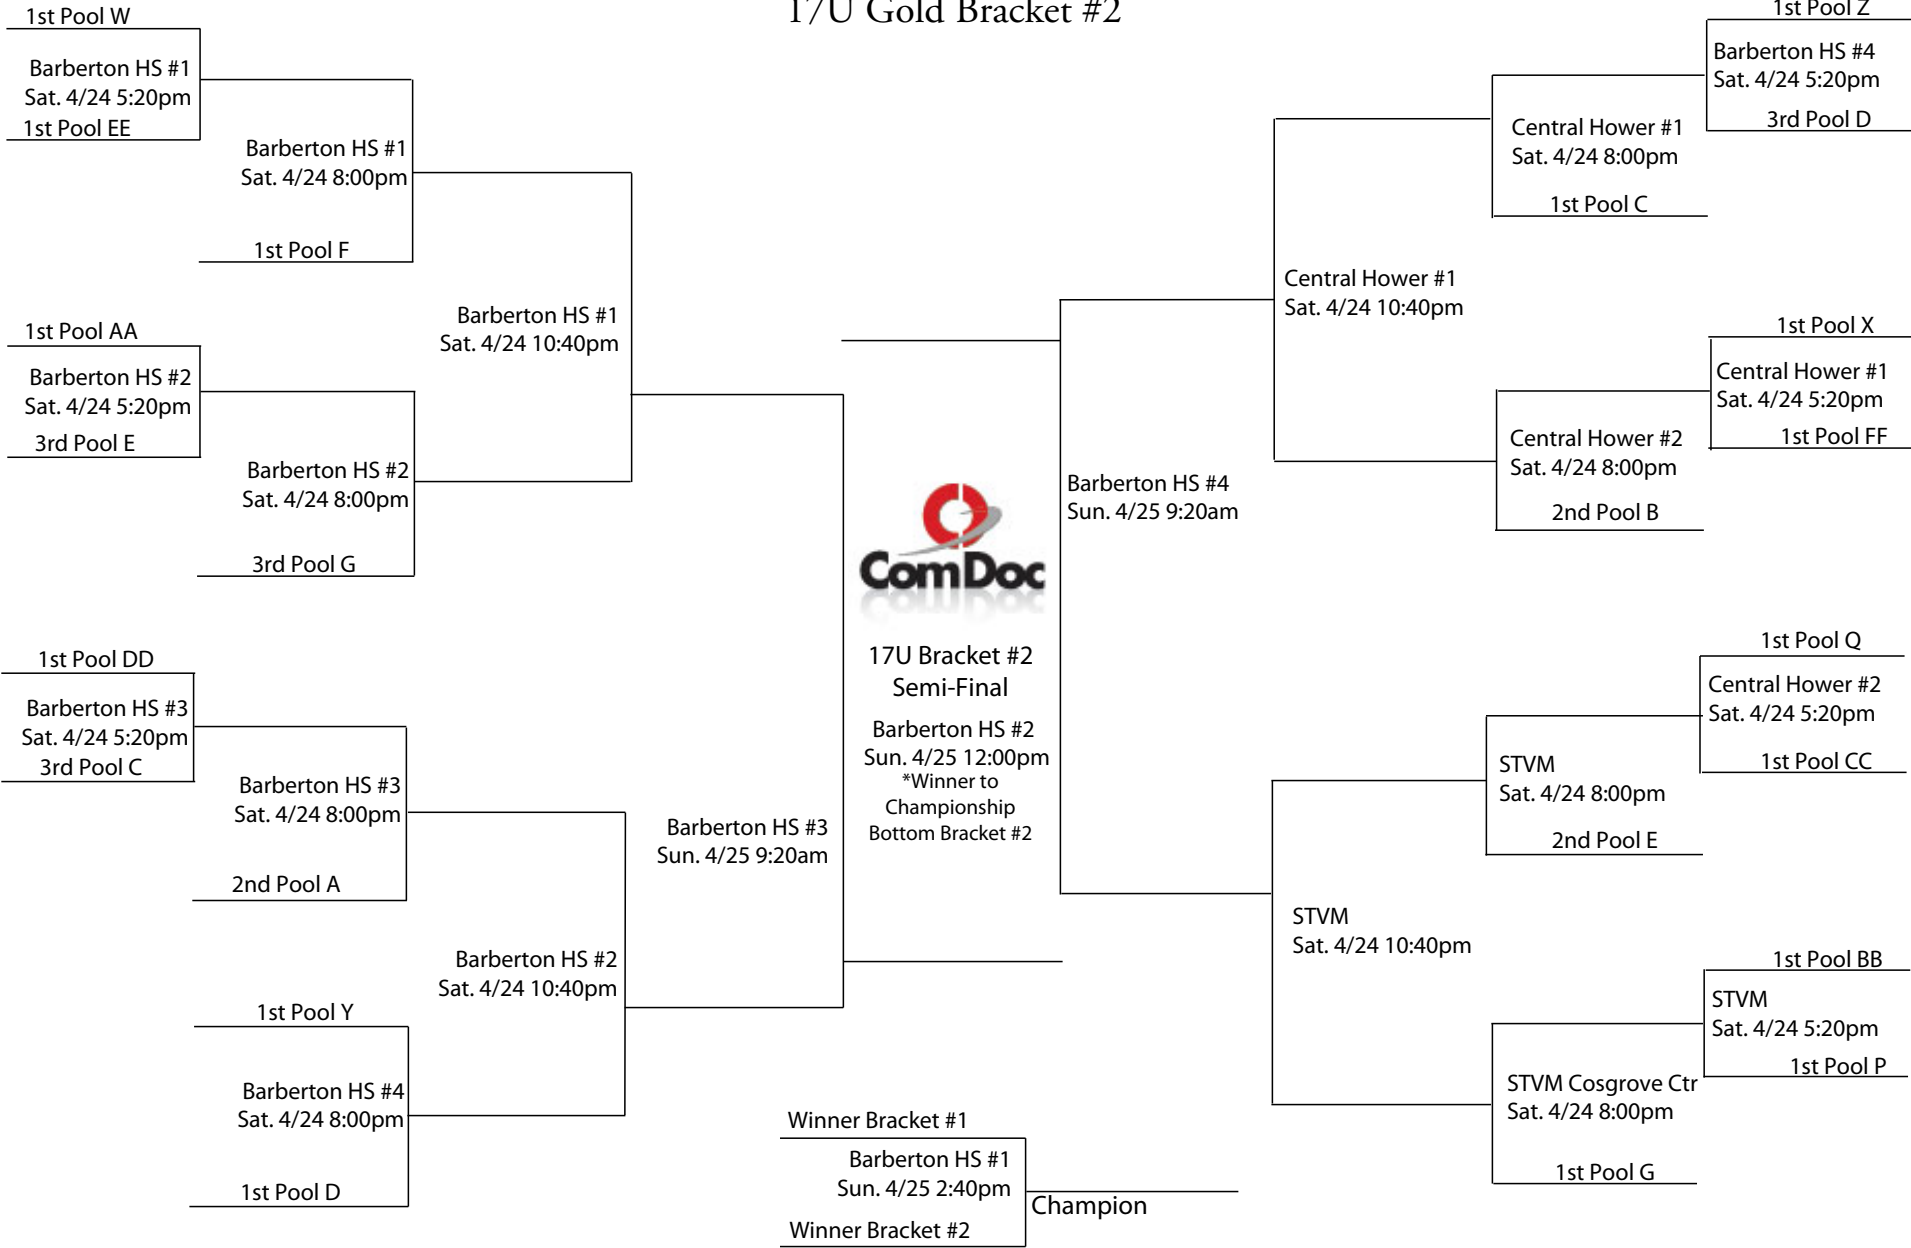

2010 King James Shooting Stars Classic 17U Gold Bracket #2

* In each game, the Home Team is the bottom team on the bracket, will wear light colored jerseys, and sit to the left of the scorekeeper facing the court.