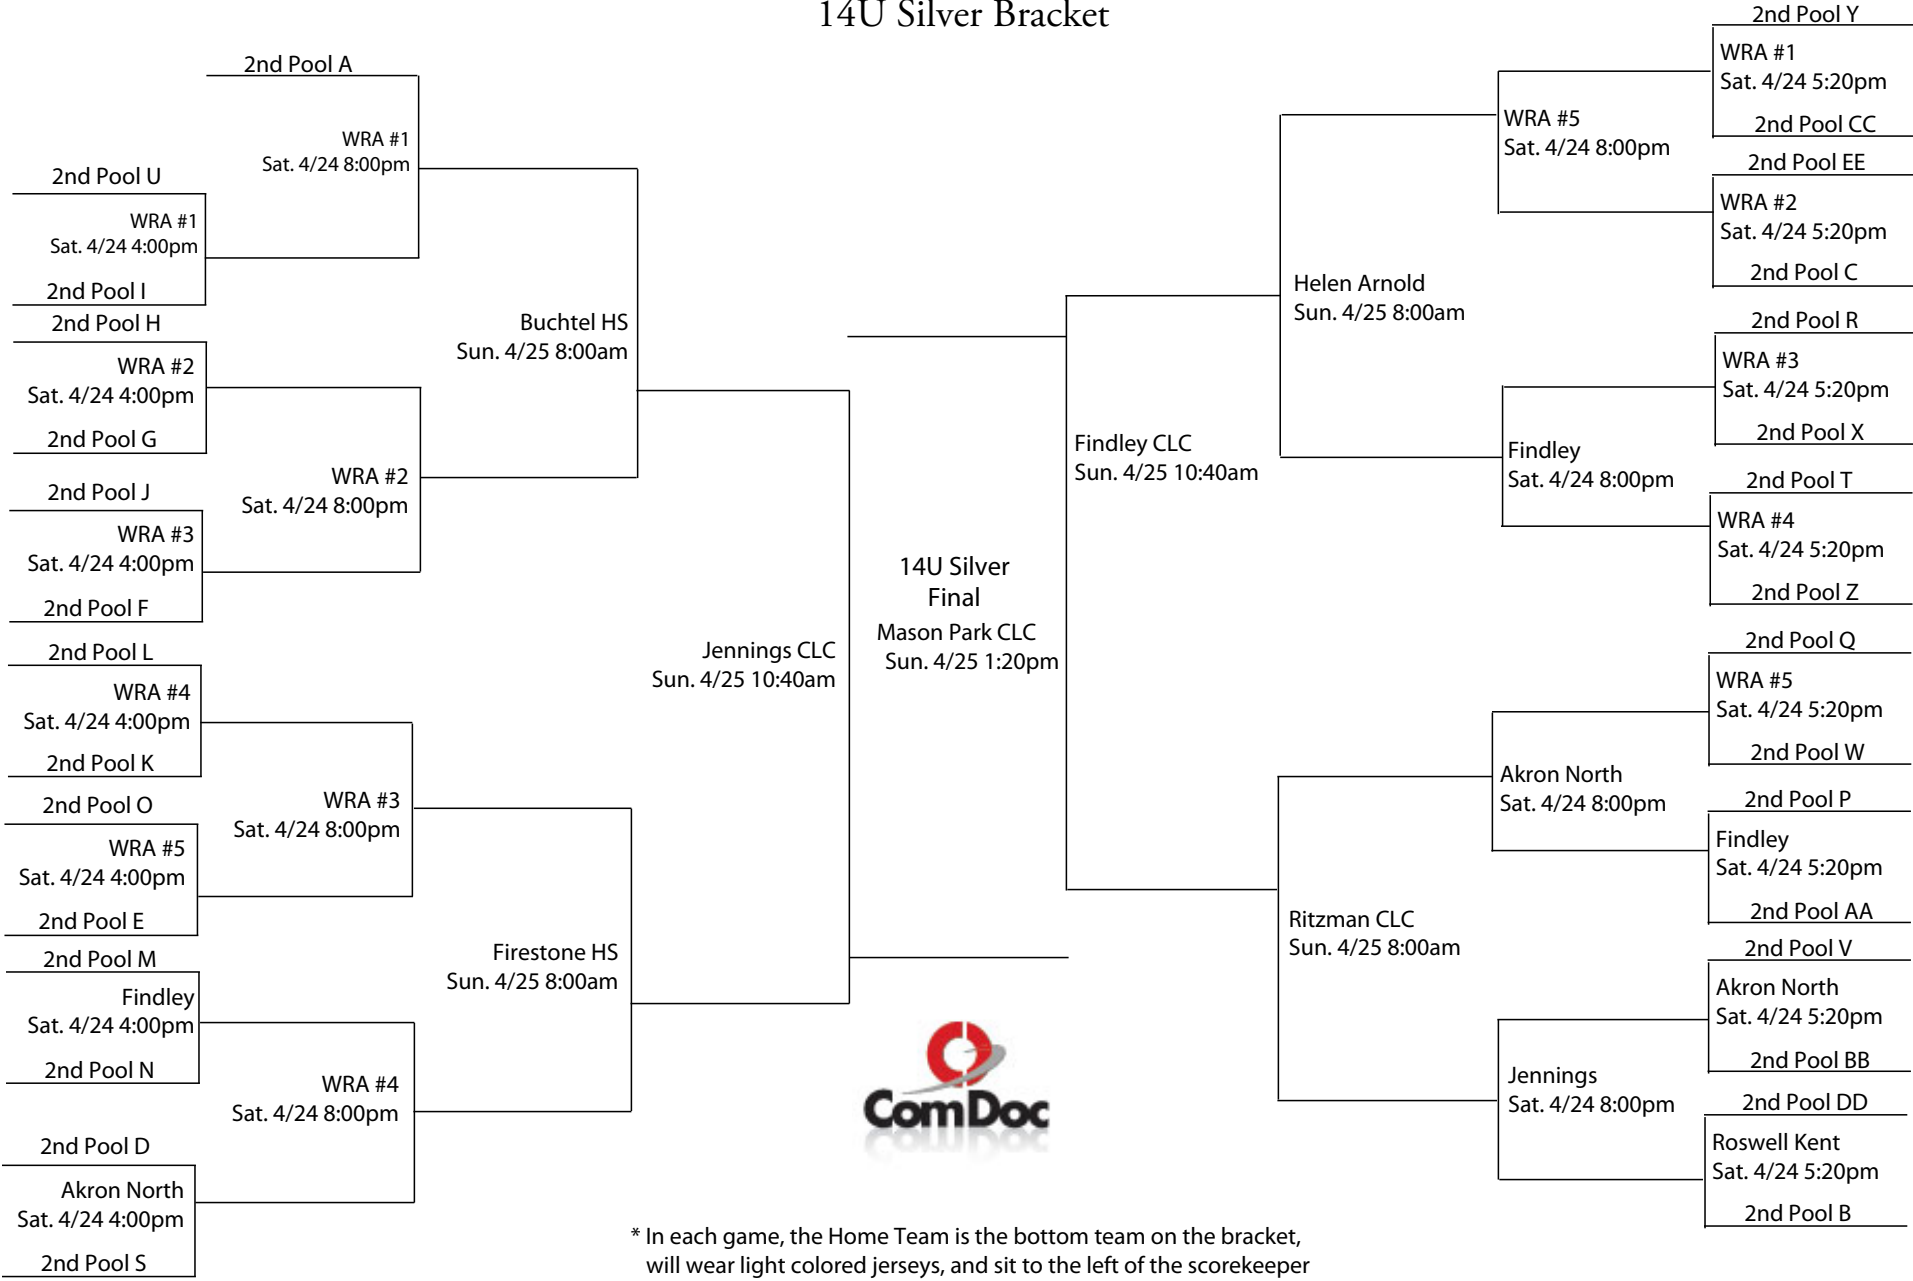

2010 King James Shooting Stars Classic 14U Silver Bracket

* In each game, the Home Team is the bottom team on the bracket, will wear light colored jerseys, and sit to the left of the scorekeeper facing the court.