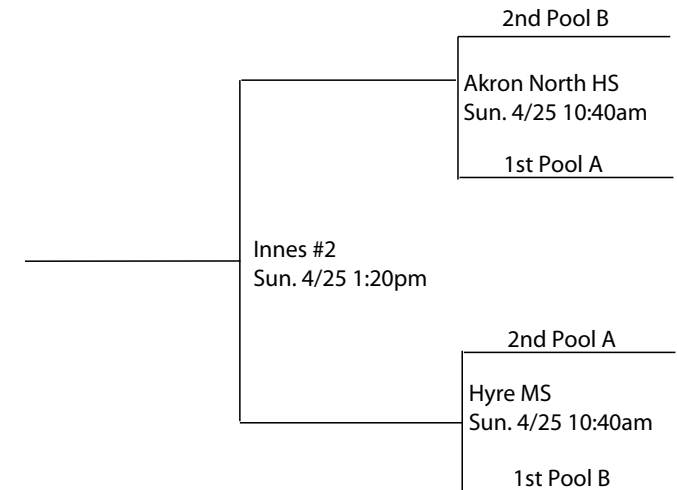

2010
King James Shooting Stars Classic
15U/14U Girls Bracket