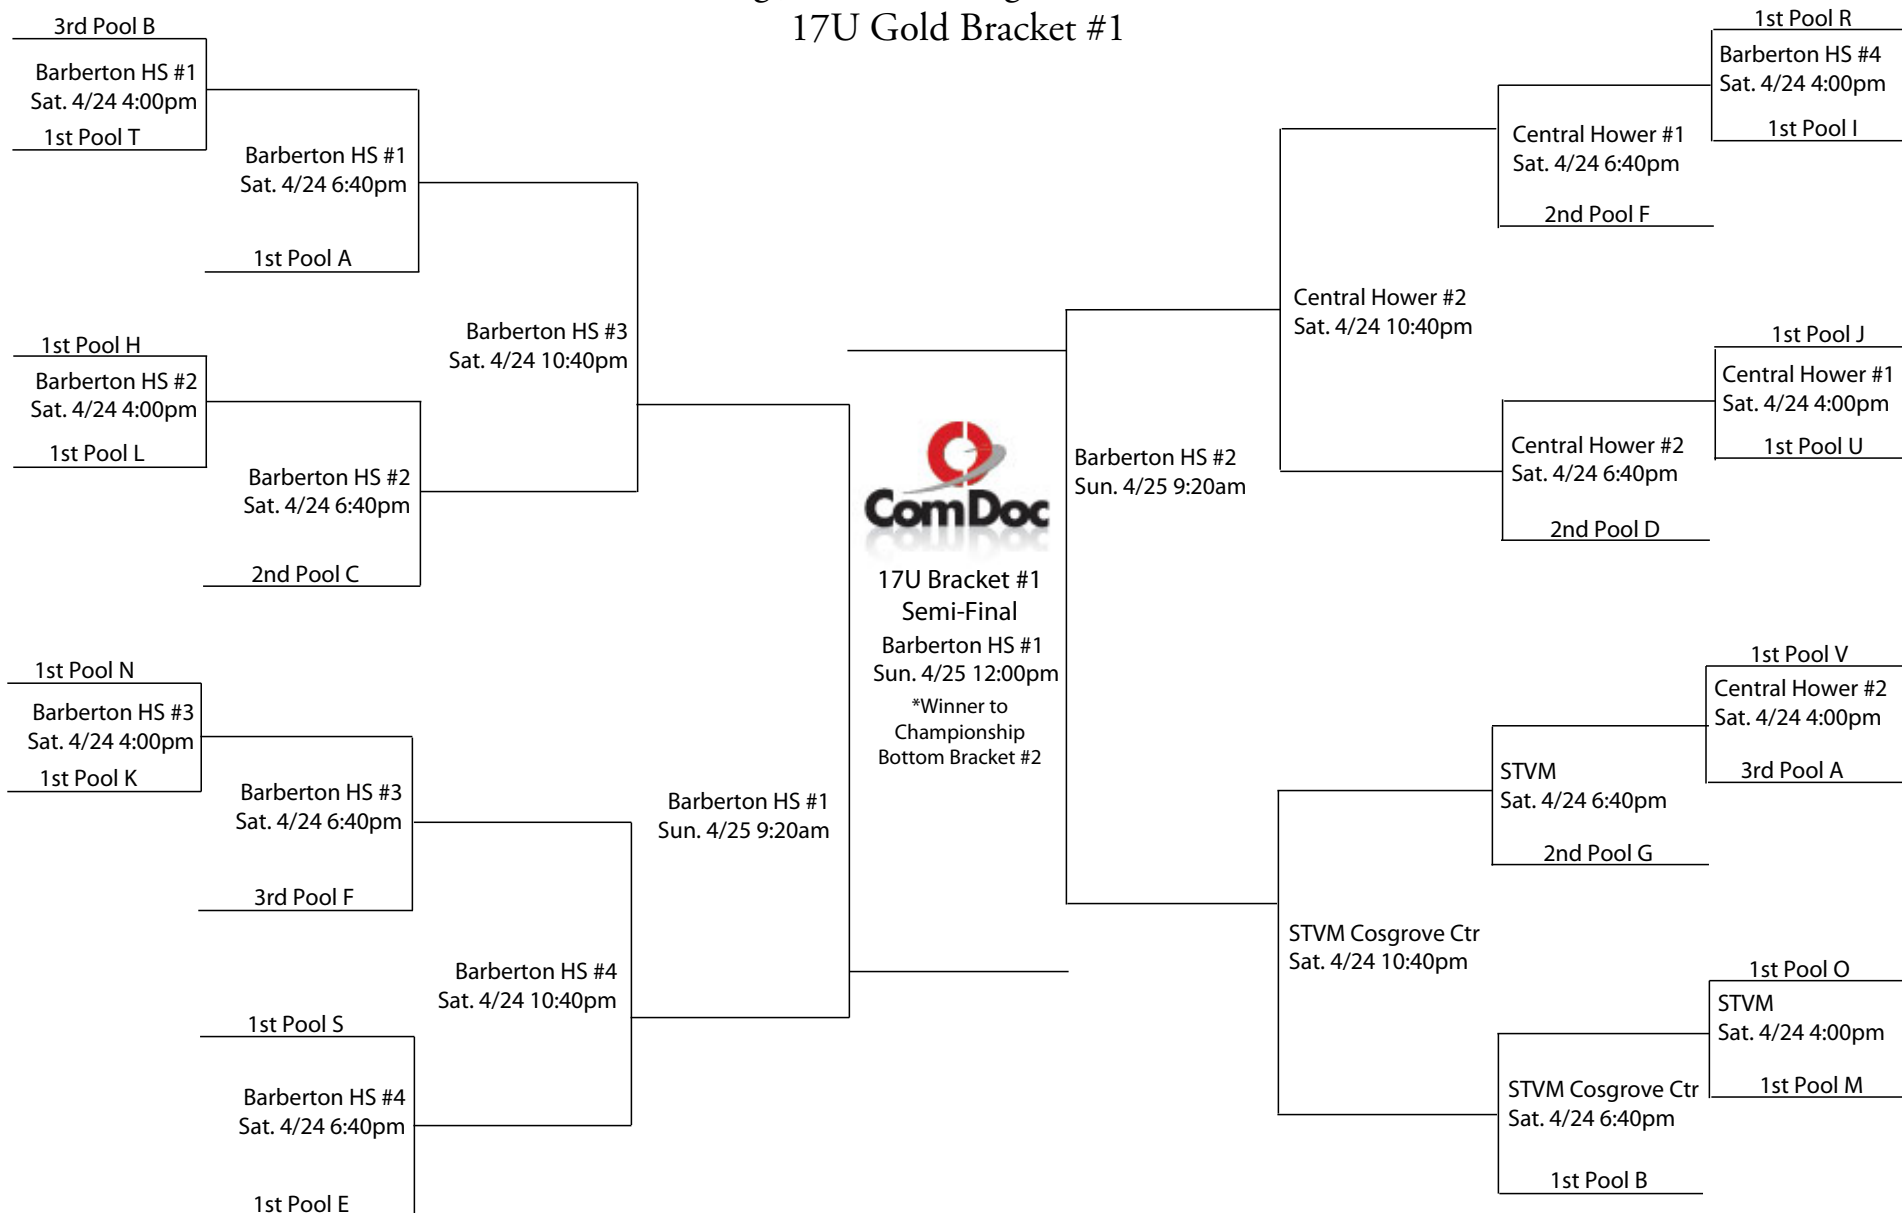

2010 King James Shooting Stars Classic 17U Gold Bracket #1

* In each game, the Home Team is the bottom team on the bracket, will wear light colored jerseys, and sit to the left of the scorekeeper facing the court.