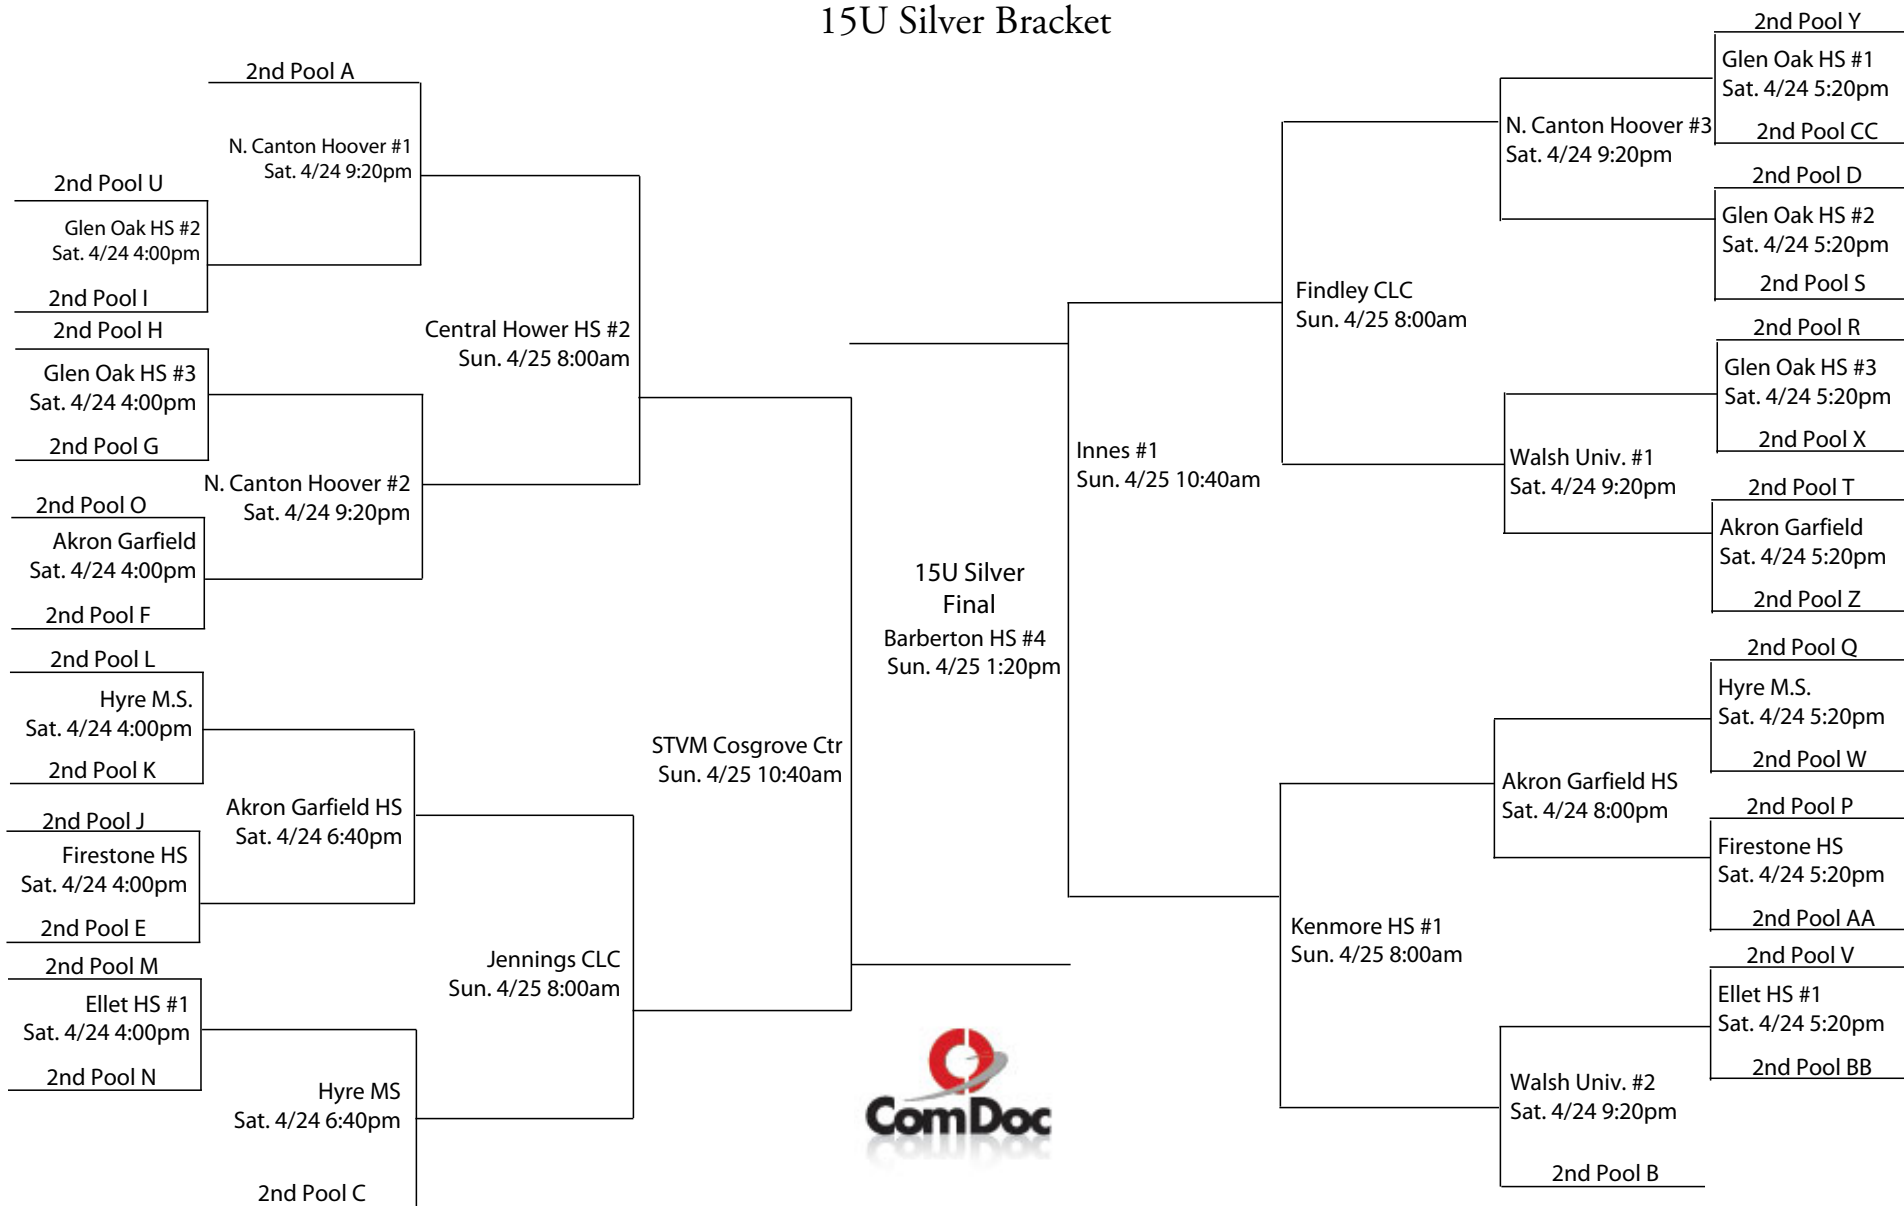

2010 King James Shooting Stars Classic 15U Silver Bracket

* In each game, the Home Team is the bottom team on the bracket, will wear light colored jerseys, and sit to the left of the scorekeeper facing the court.