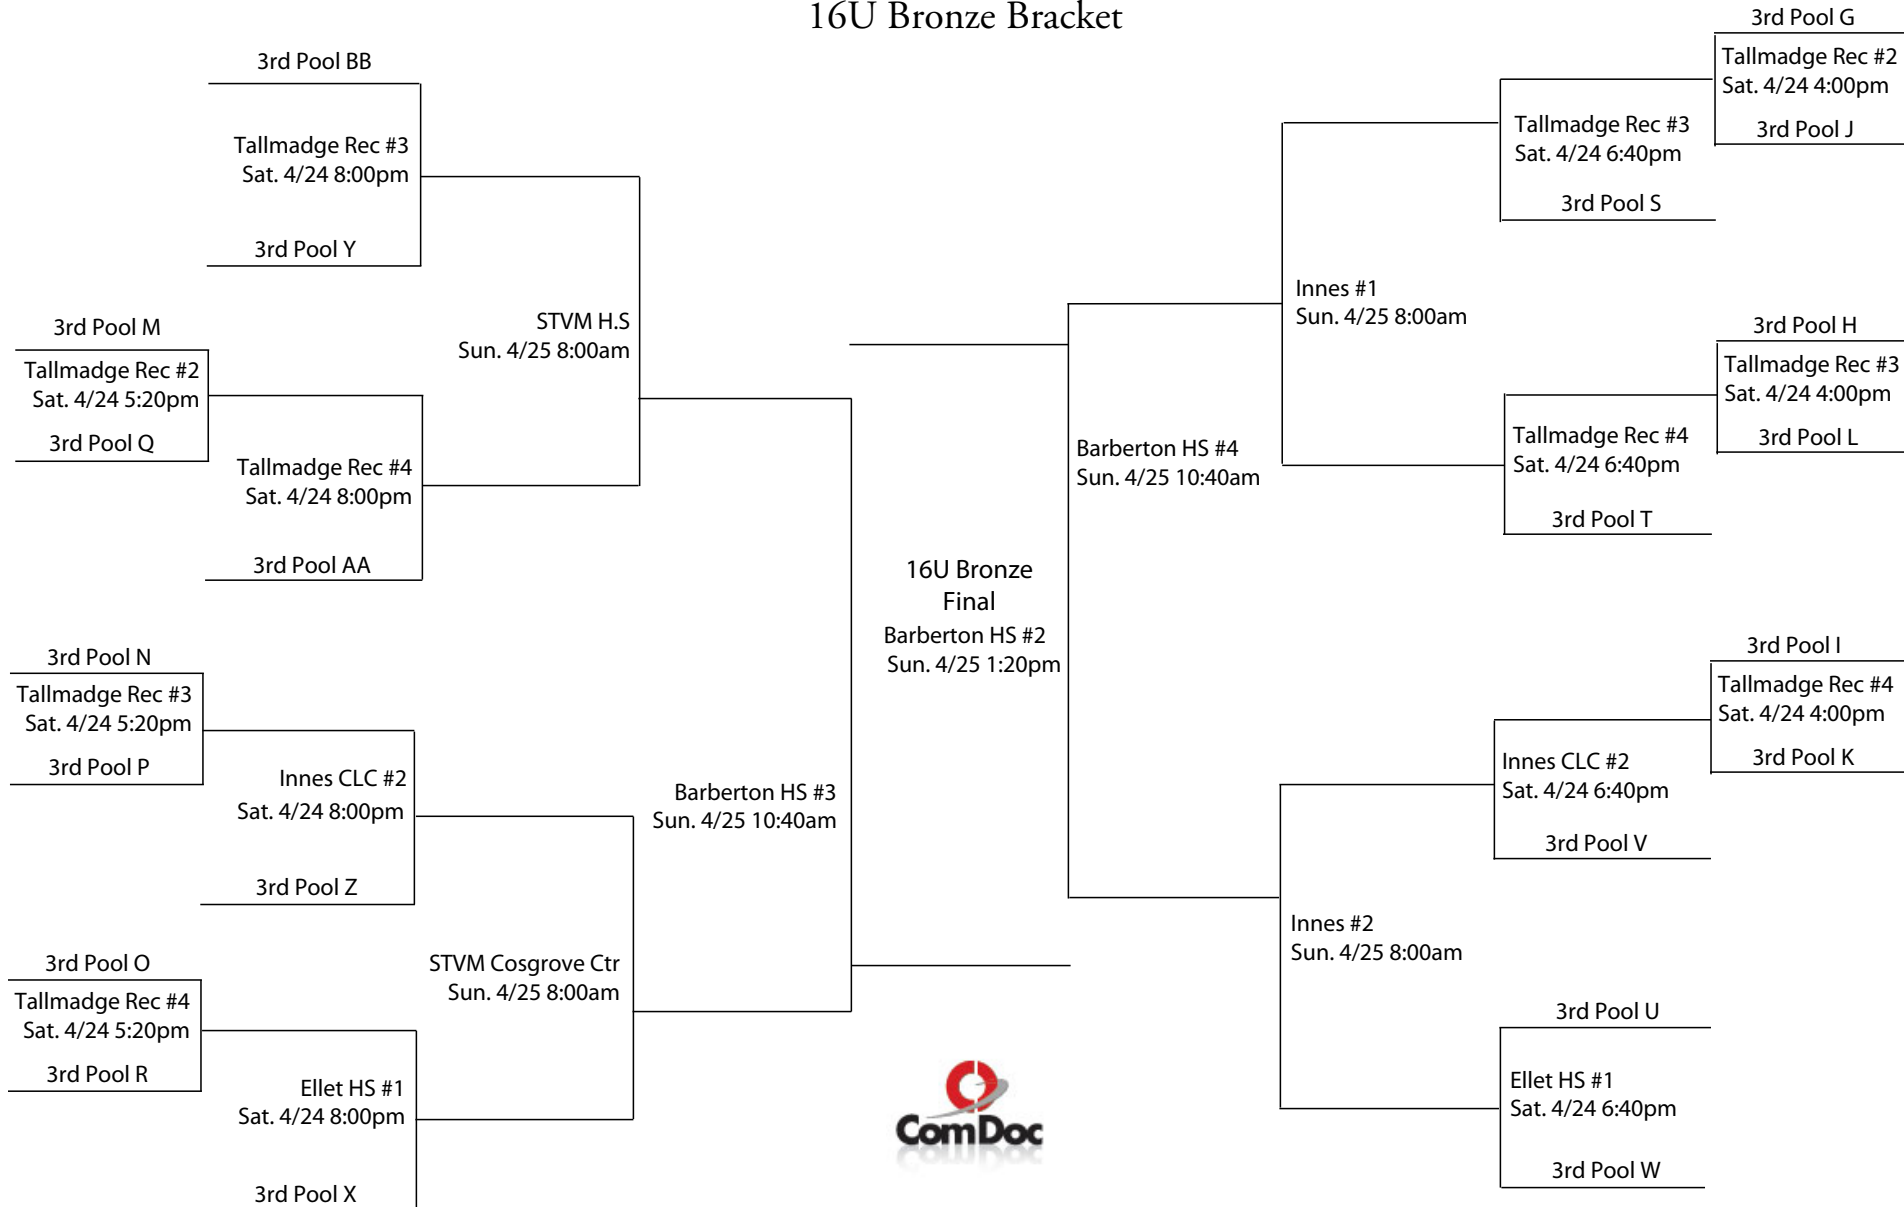

2010 King James Shooting Stars Classic 16U Bronze Bracket

* In each game, the Home Team is the bottom team on the bracket, will wear light colored jerseys, and sit to the left of the scorekeeper facing the court.