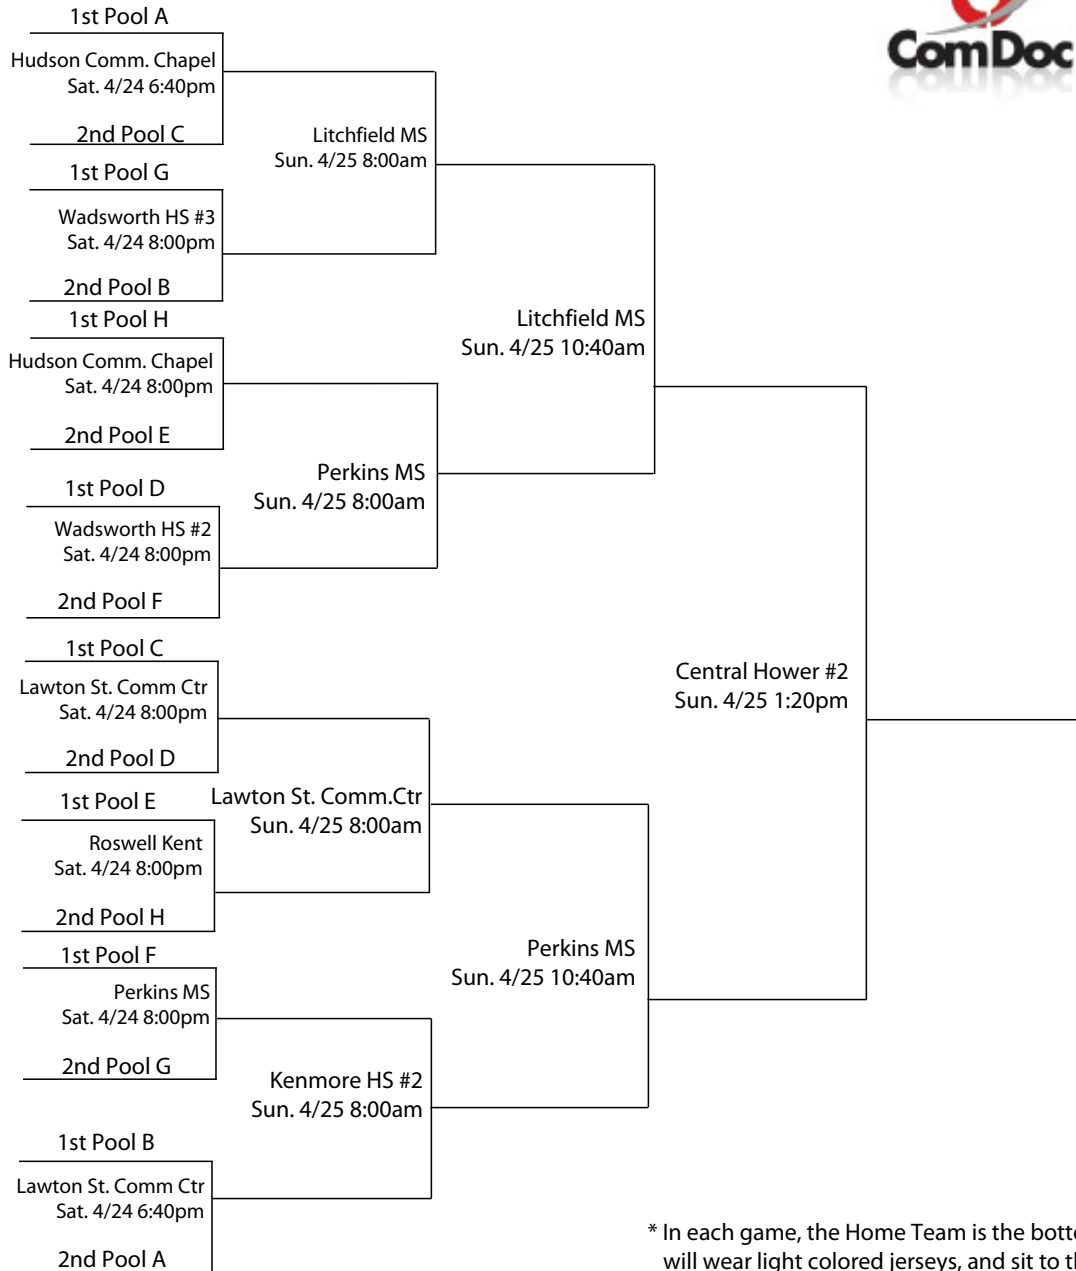

2010
King James Shooting Stars Classic
10U Bracket

2010
King James Shooting Stars Classic
9U Bracket