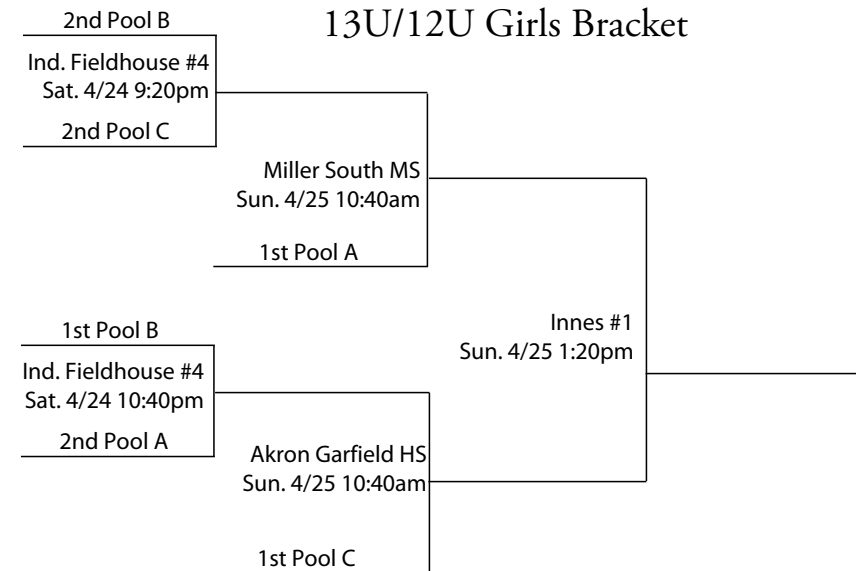

2010
King James Shooting Stars Classic
13U/12U Girls Bracket

* In each game, the Home Team is the bottom team on the bracket, will wear light colored Jerseys, and sit to the left of the scorekeeper.