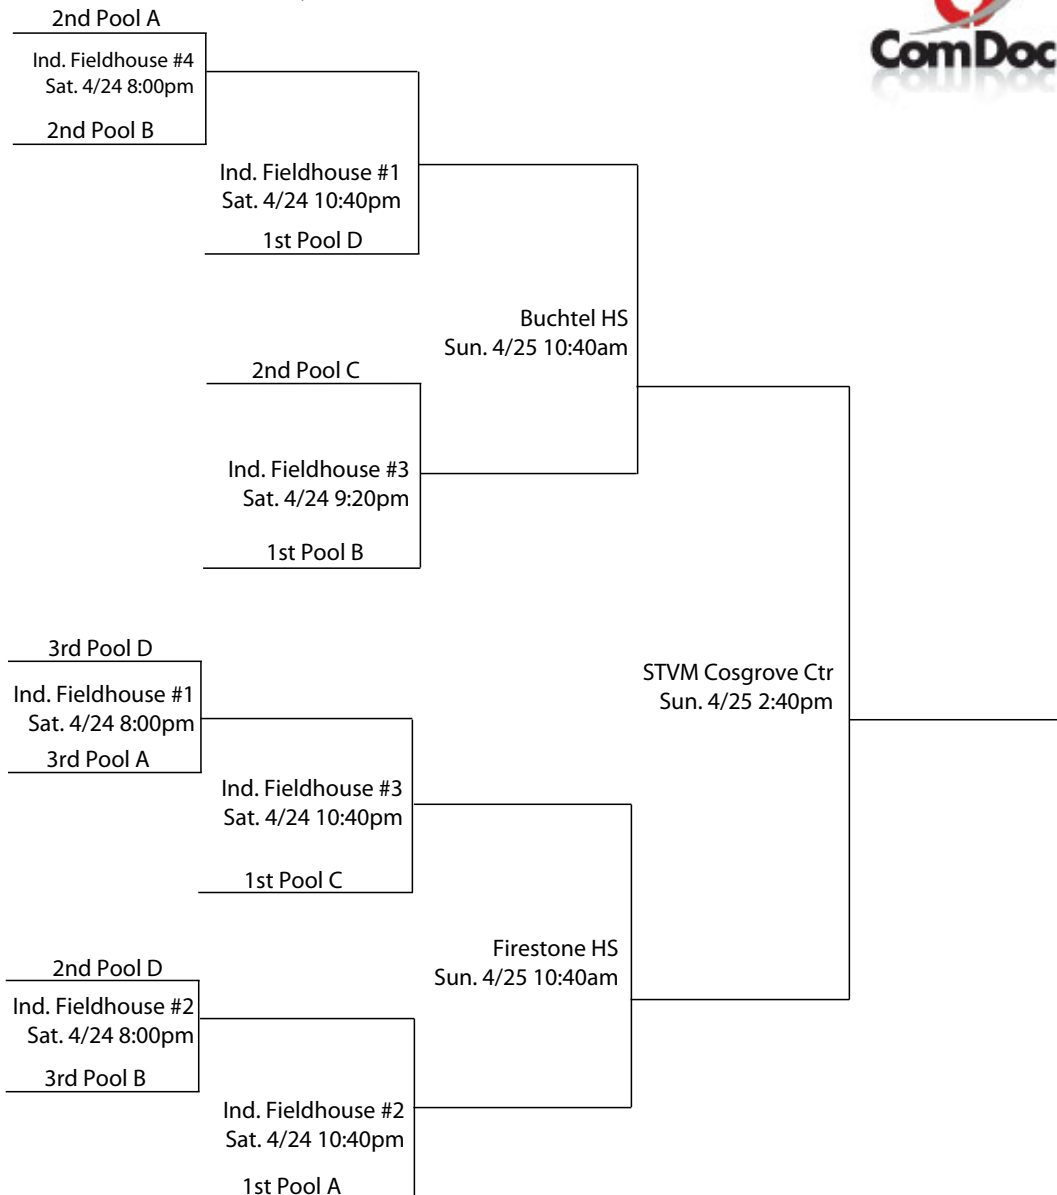

2010
King James Shooting Stars Classic
17U/16U Girls Bracket