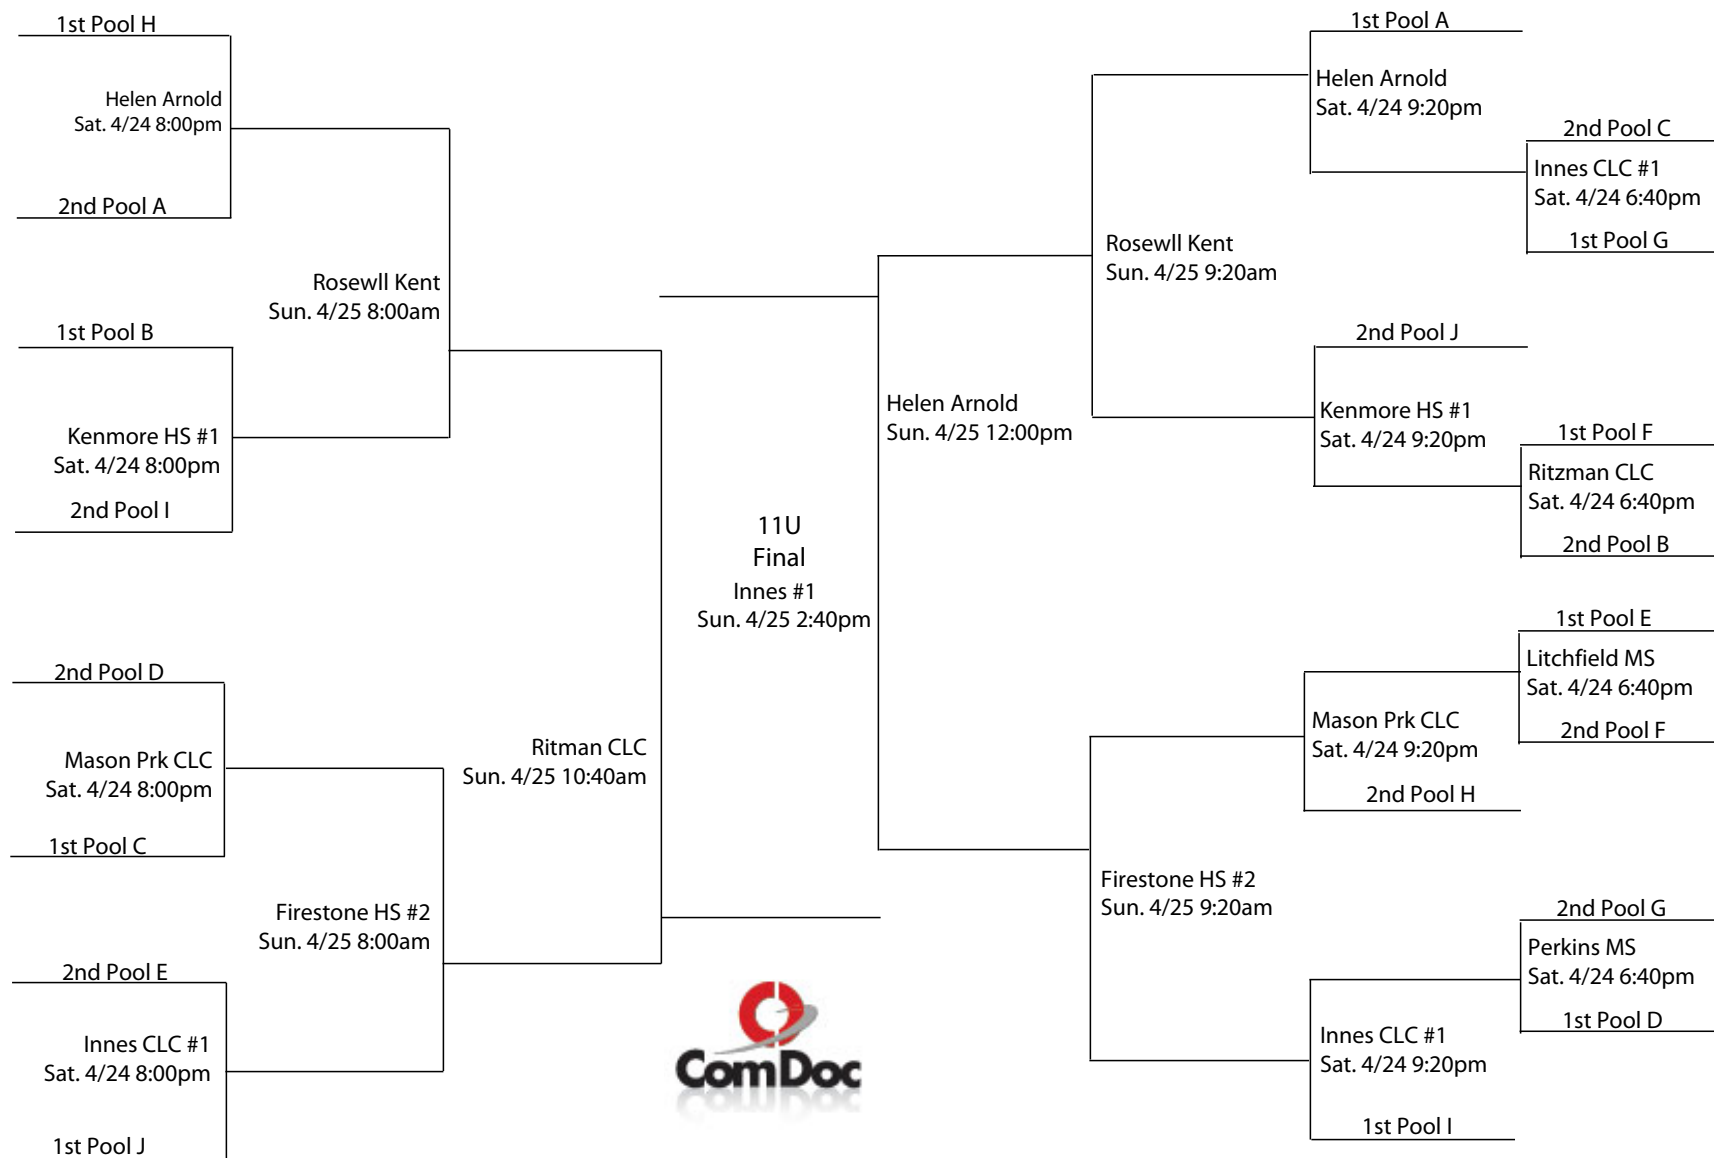

2010 King James Shooting Stars Classic 11U Bracket

* In each game, the Home Team is the bottom team on the bracket, will wear light colored jerseys, and sit to the left of the scorekeeper facing the court.