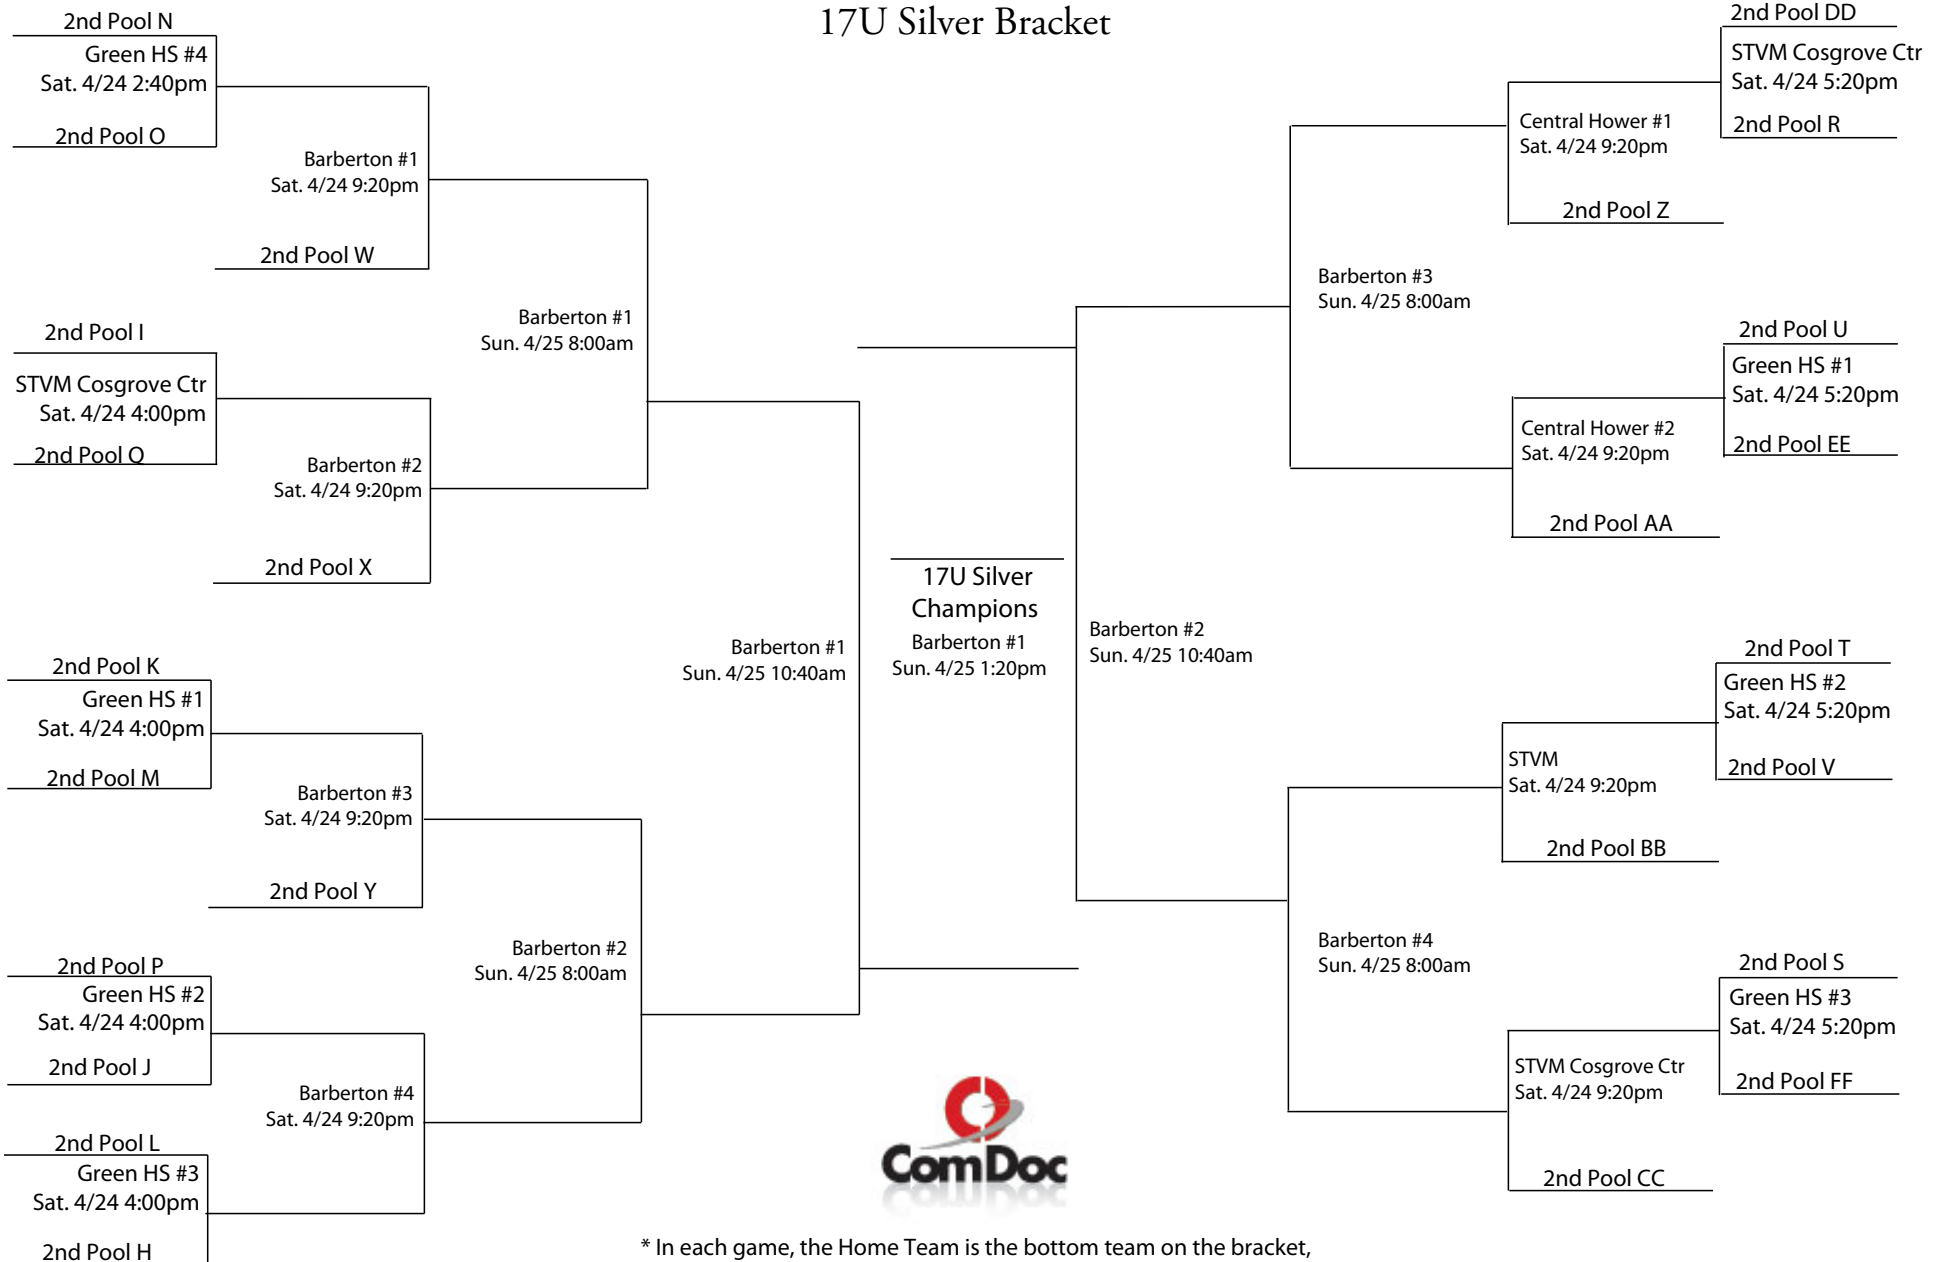

2010 King James Shooting Stars Classic 17U Silver Bracket

* In each game, the Home Team is the bottom team on the bracket, will wear light colored jerseys, and sit to the left of the scorekeeper facing the court.