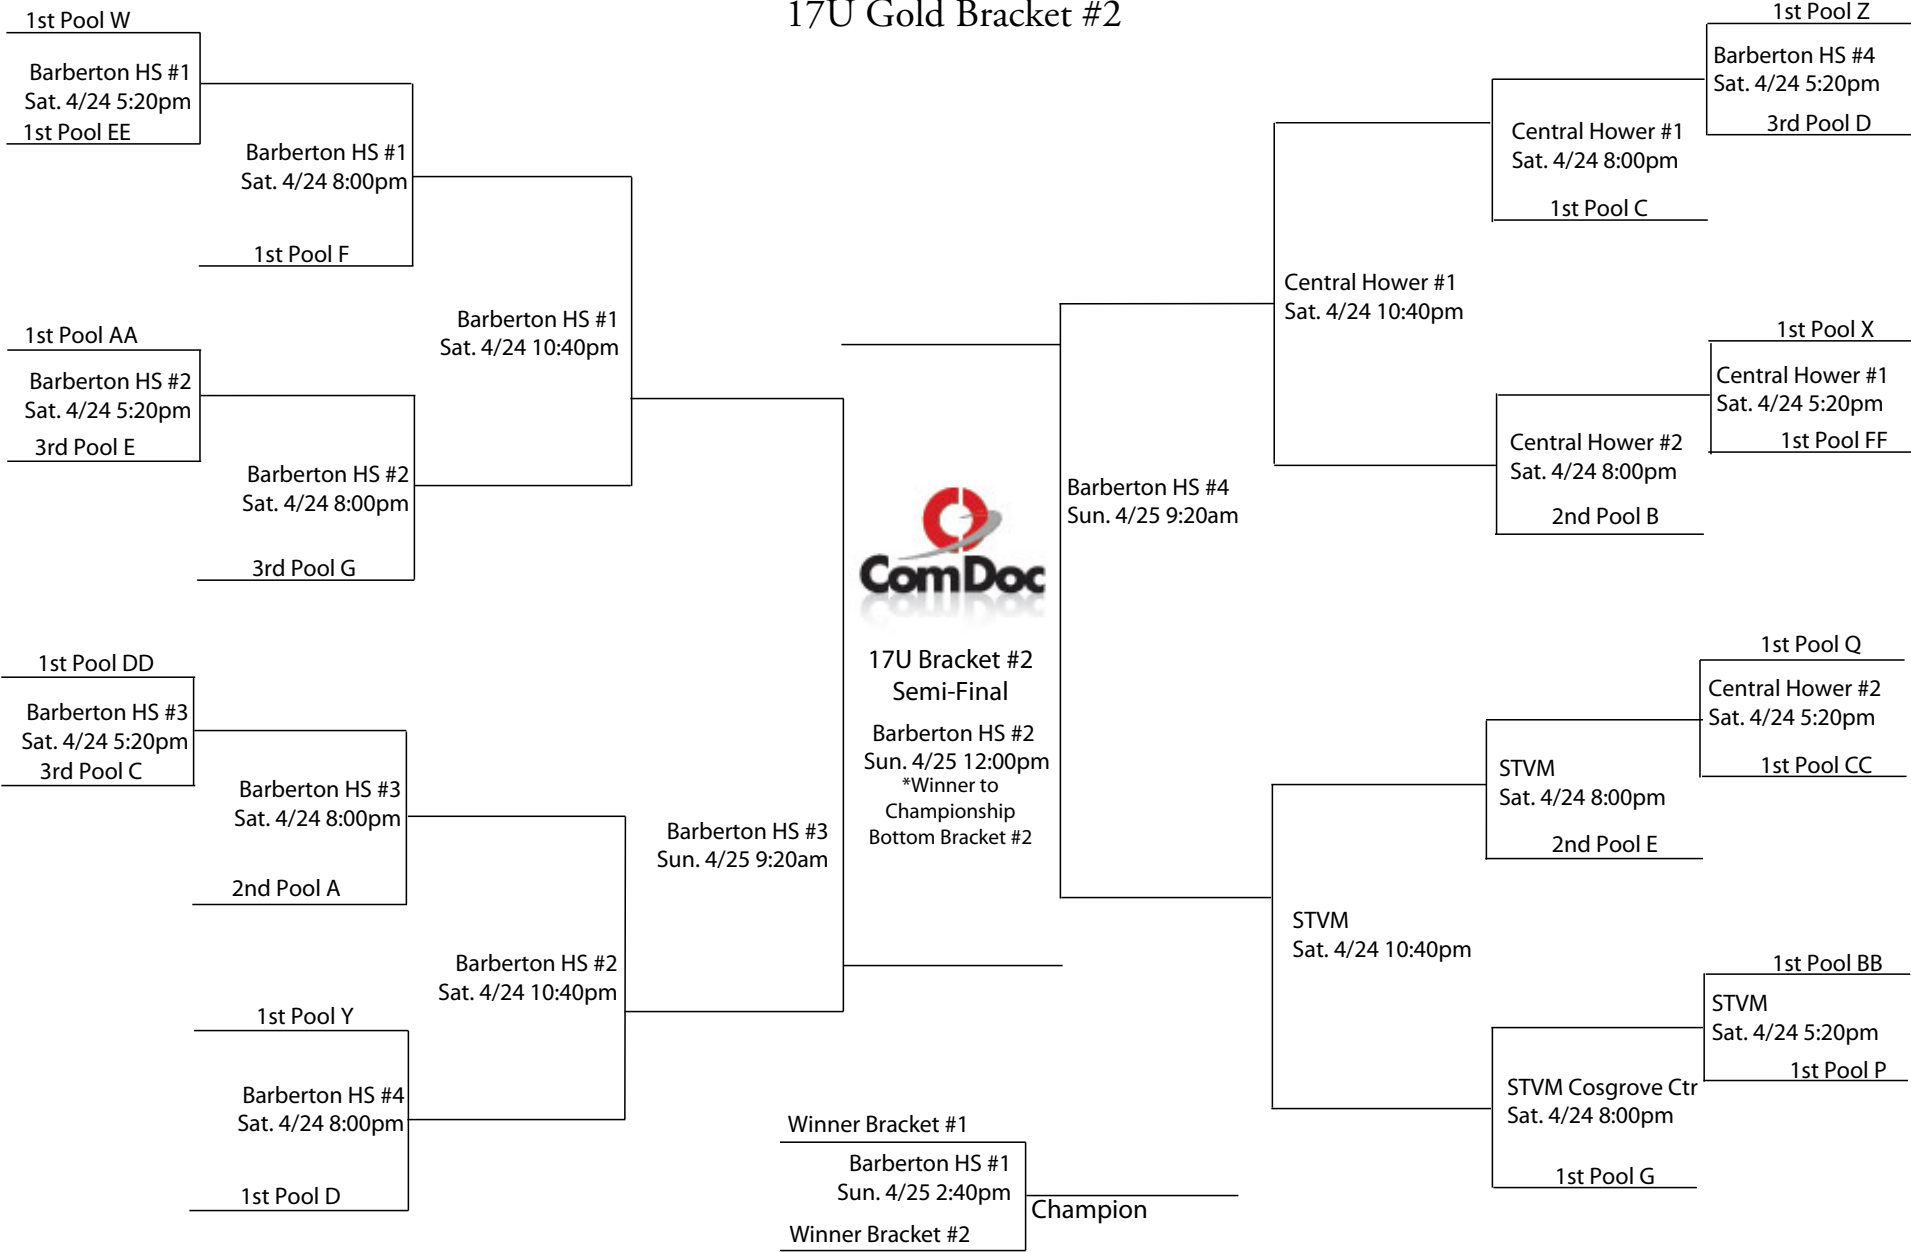

2010 King James Shooting Stars Classic 17U Gold Bracket #2

* In each game, the Home Team is the bottom team on the bracket, will wear light colored jerseys, and sit to the left of the scorekeeper facing the court.