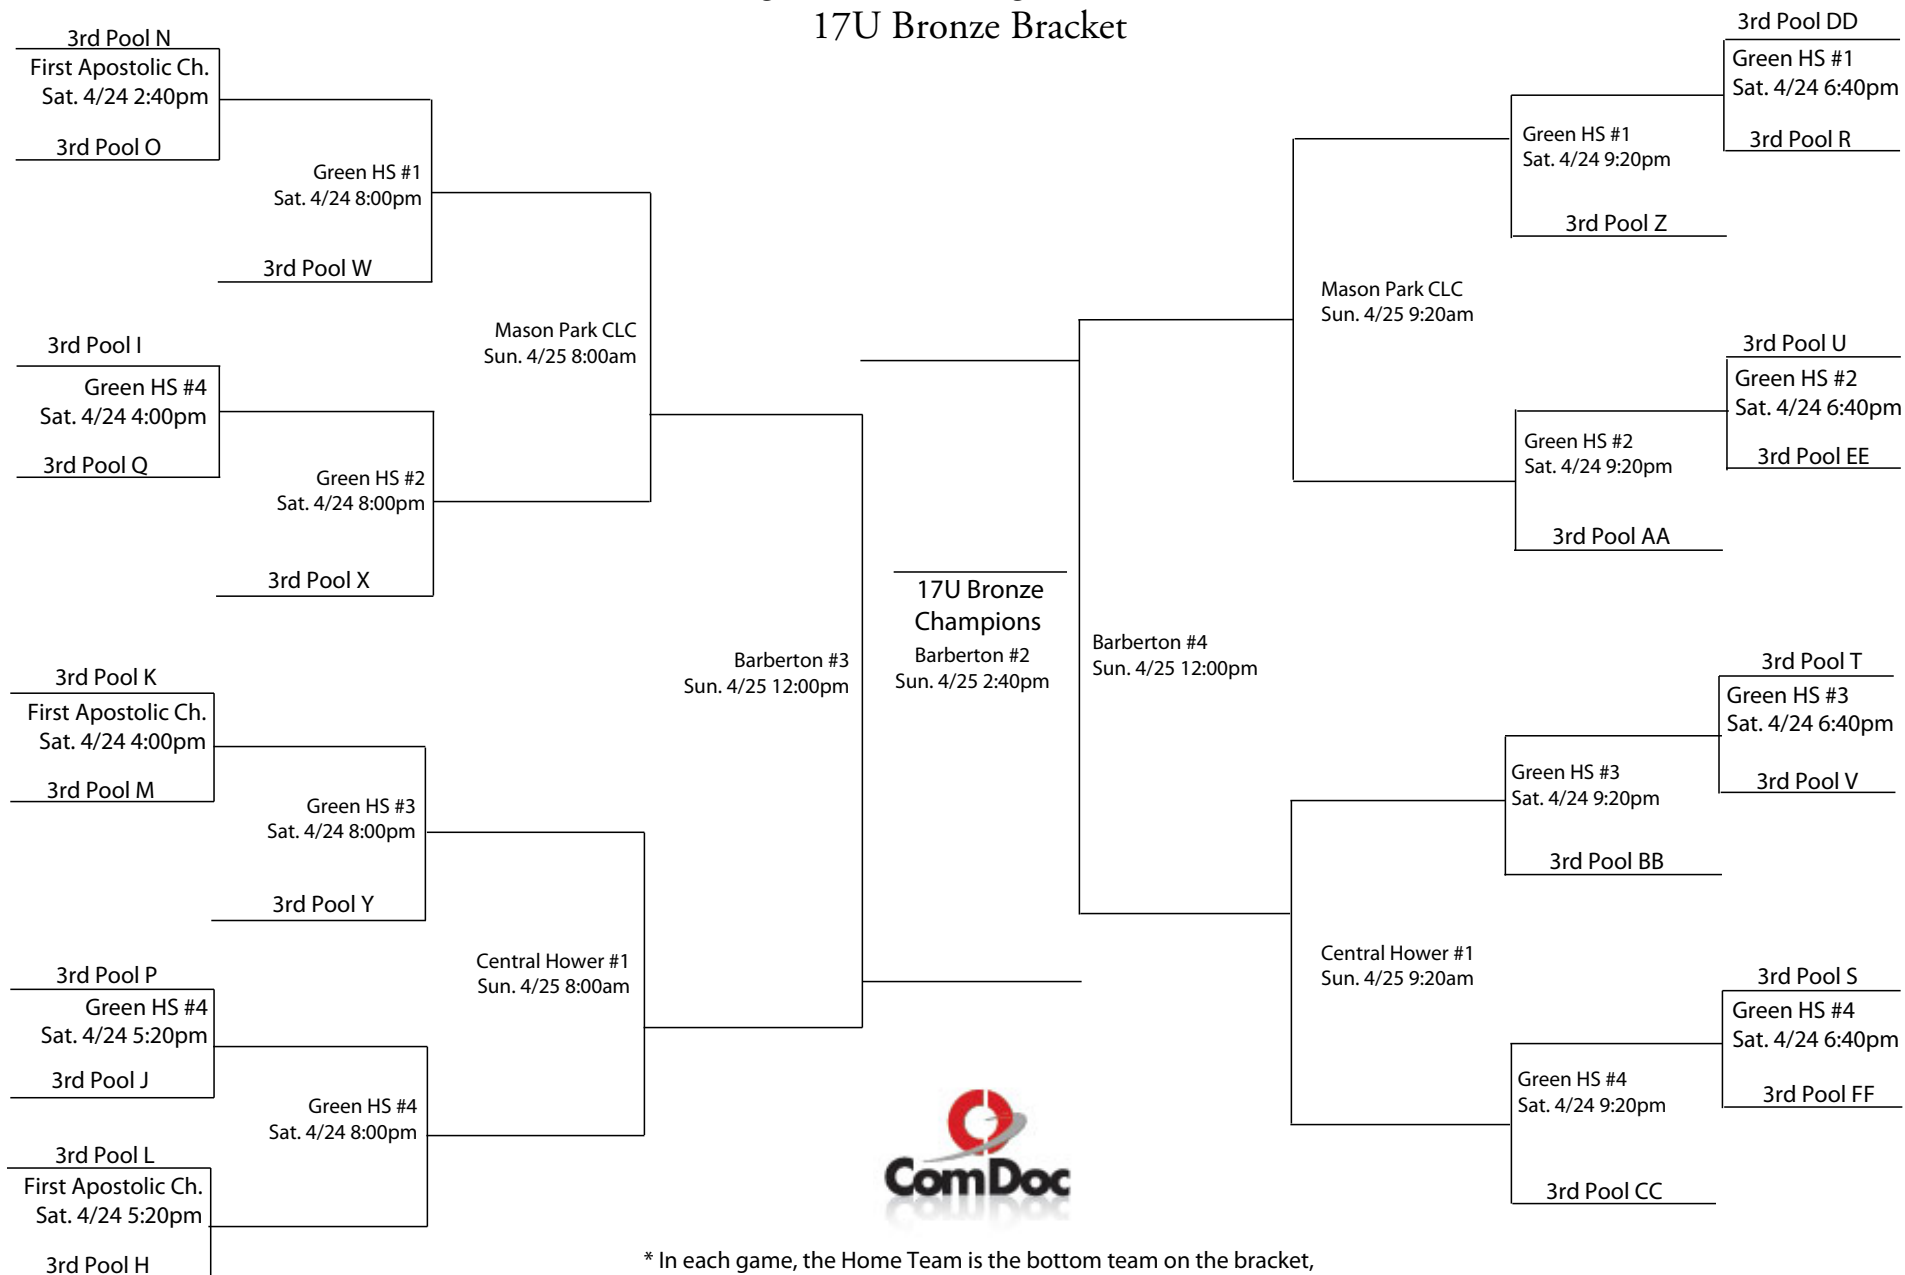

2010 King James Shooting Stars Classic 17U Bronze Bracket

* In each game, the Home Team is the bottom team on the bracket, will wear light colored jerseys, and sit to the left of the scorekeeper facing the court.