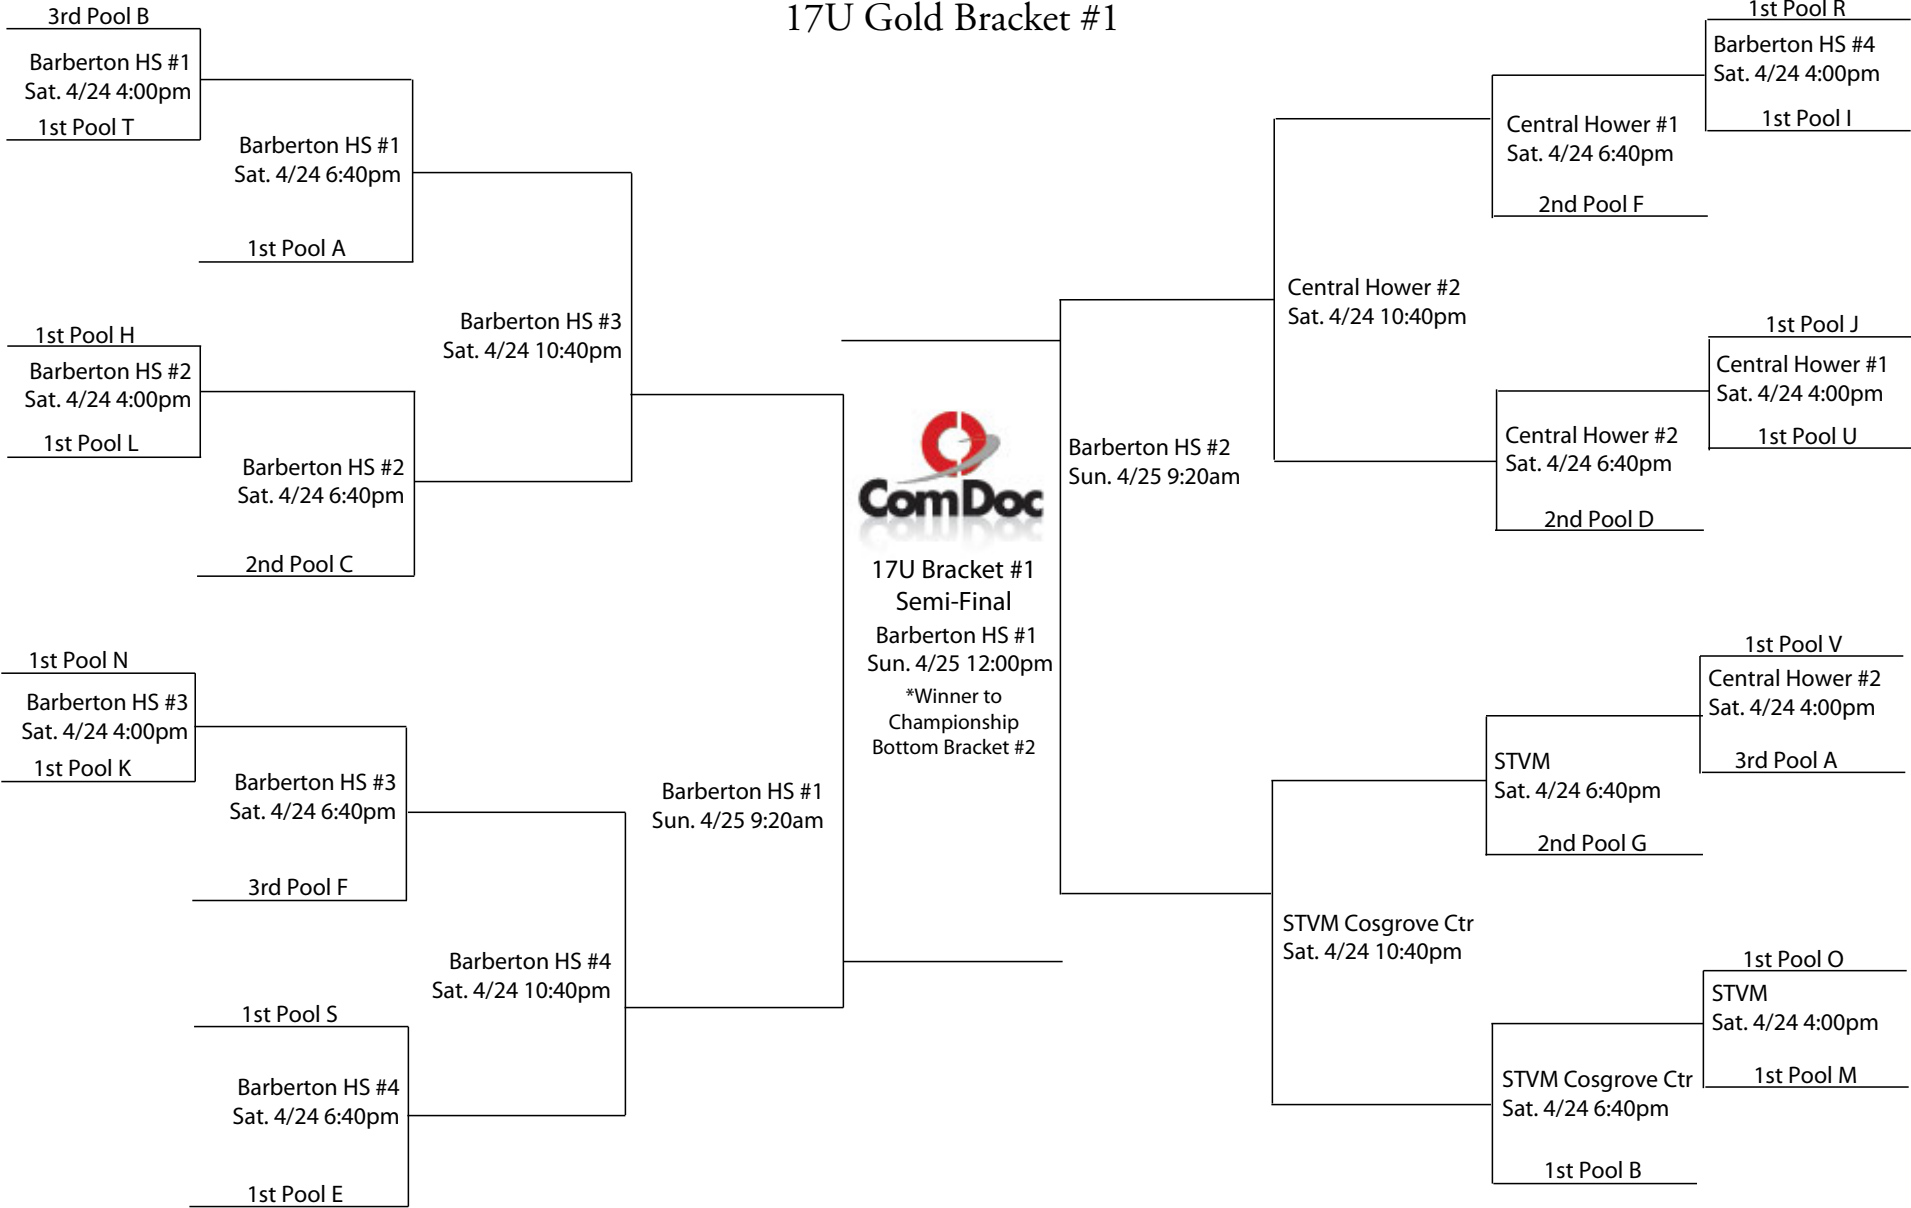

2010 King James Shooting Stars Classic 17U Gold Bracket #1

* In each game, the Home Team is the bottom team on the bracket, will wear light colored jerseys, and sit to the left of the scorekeeper facing the court.