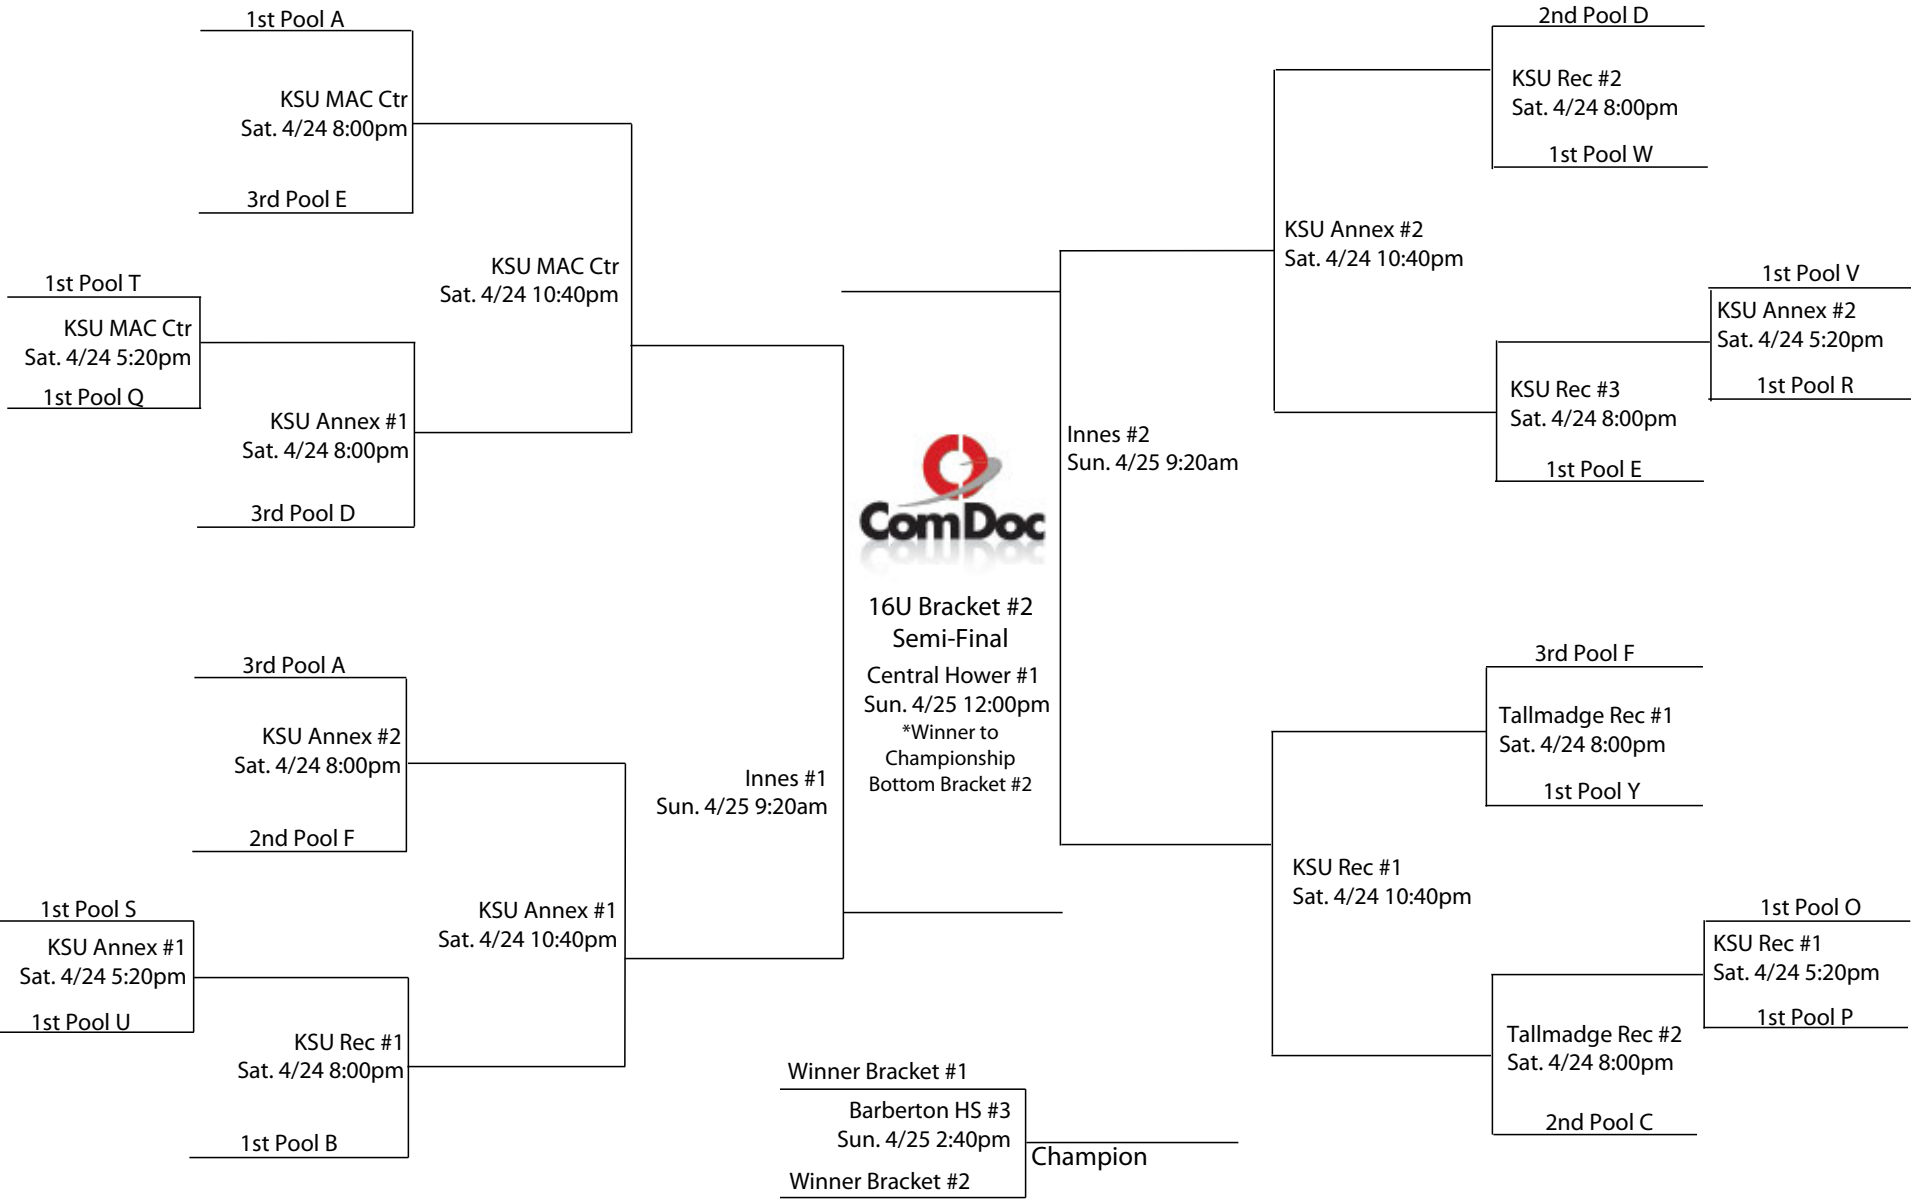

2010 King James Shooting Stars Classic 16U Gold Bracket #2

KSU for Gym location is Kent State University.

* In each game, the Home Team is the bottom team on the bracket, will wear light colored jerseys, and sit to the left of the scorekeeper facing the court.