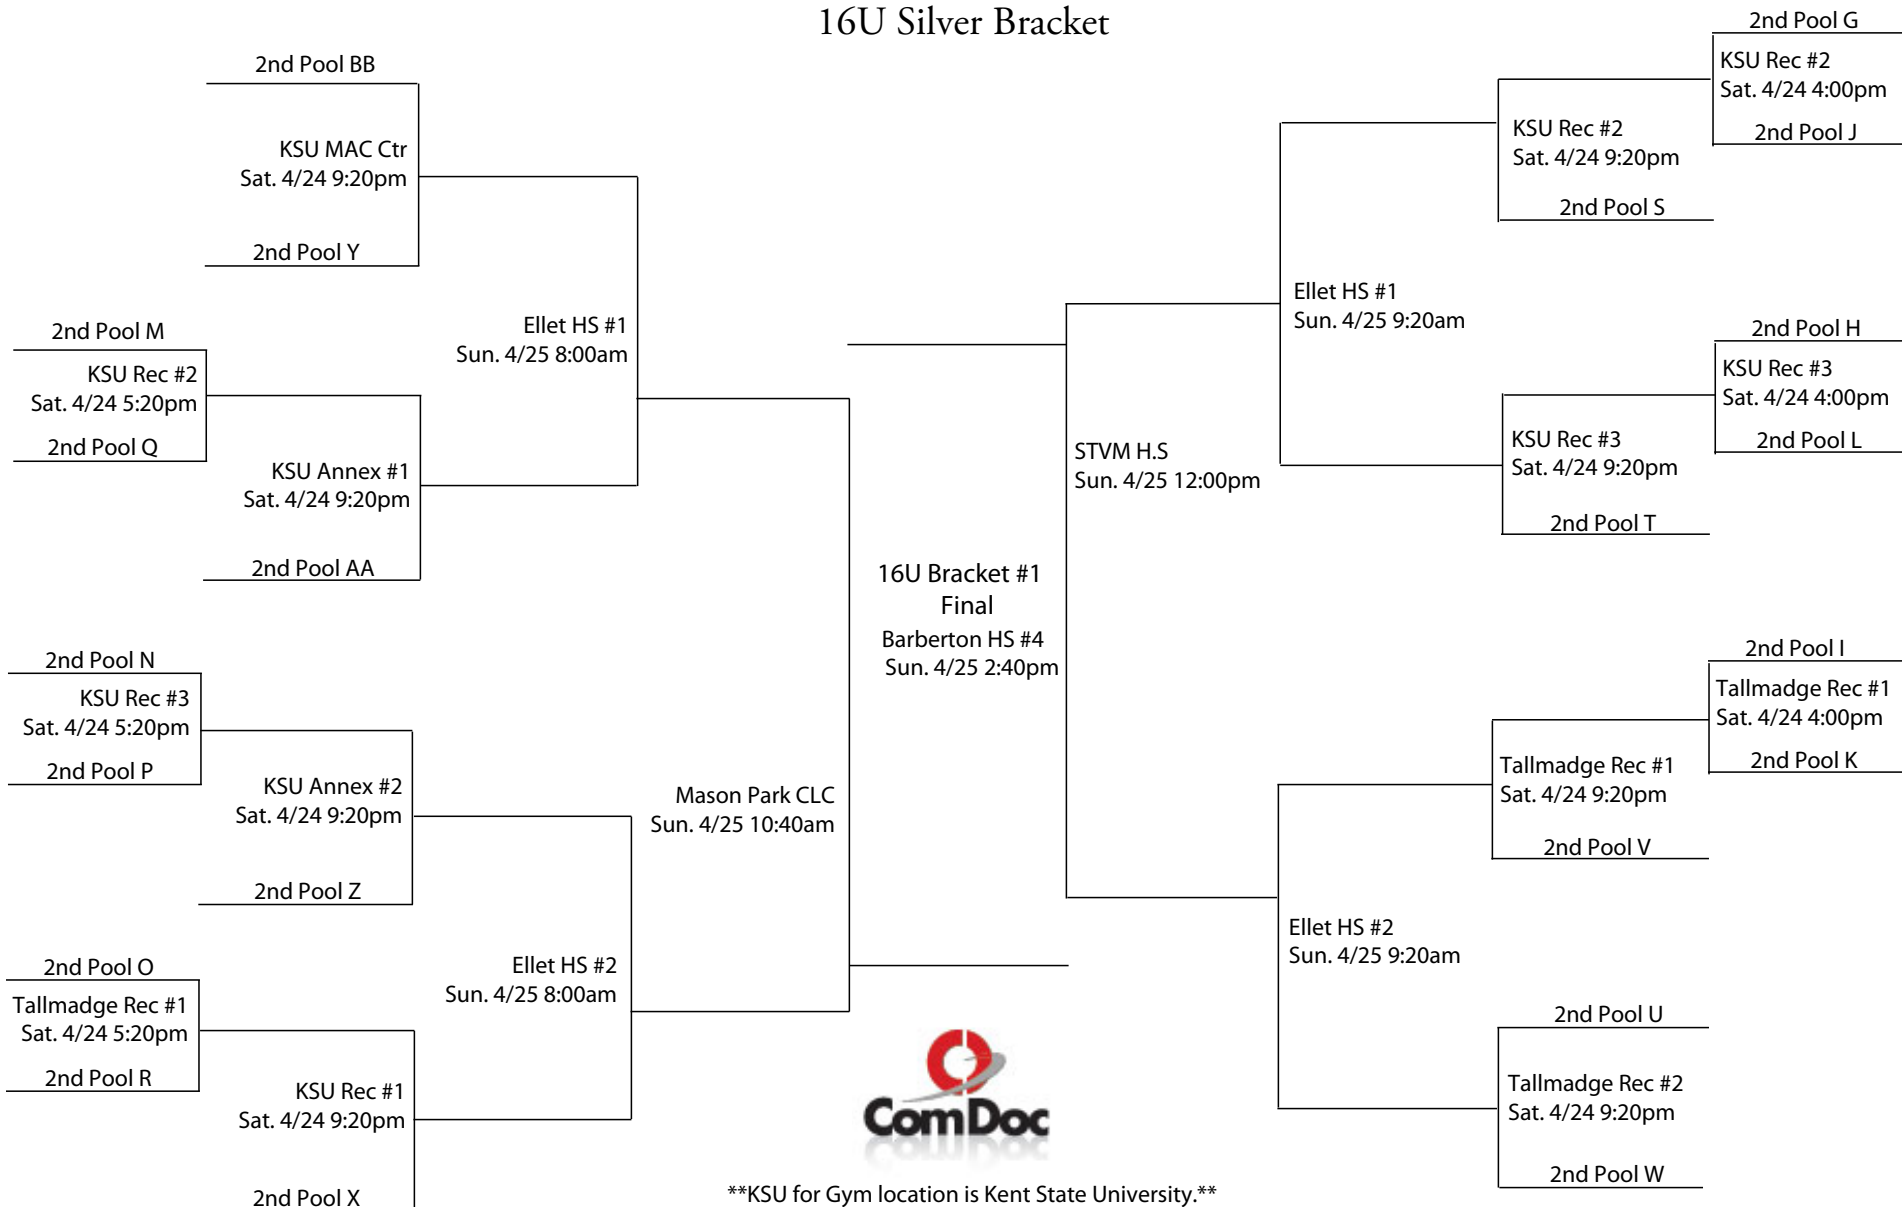

2010 King James Shooting Stars Classic 16U Silver Bracket

KSU for Gym location is Kent State University.

* In each game, the Home Team is the bottom team on the bracket, will wear light colored jerseys, and sit to the left of the scorekeeper facing the court.