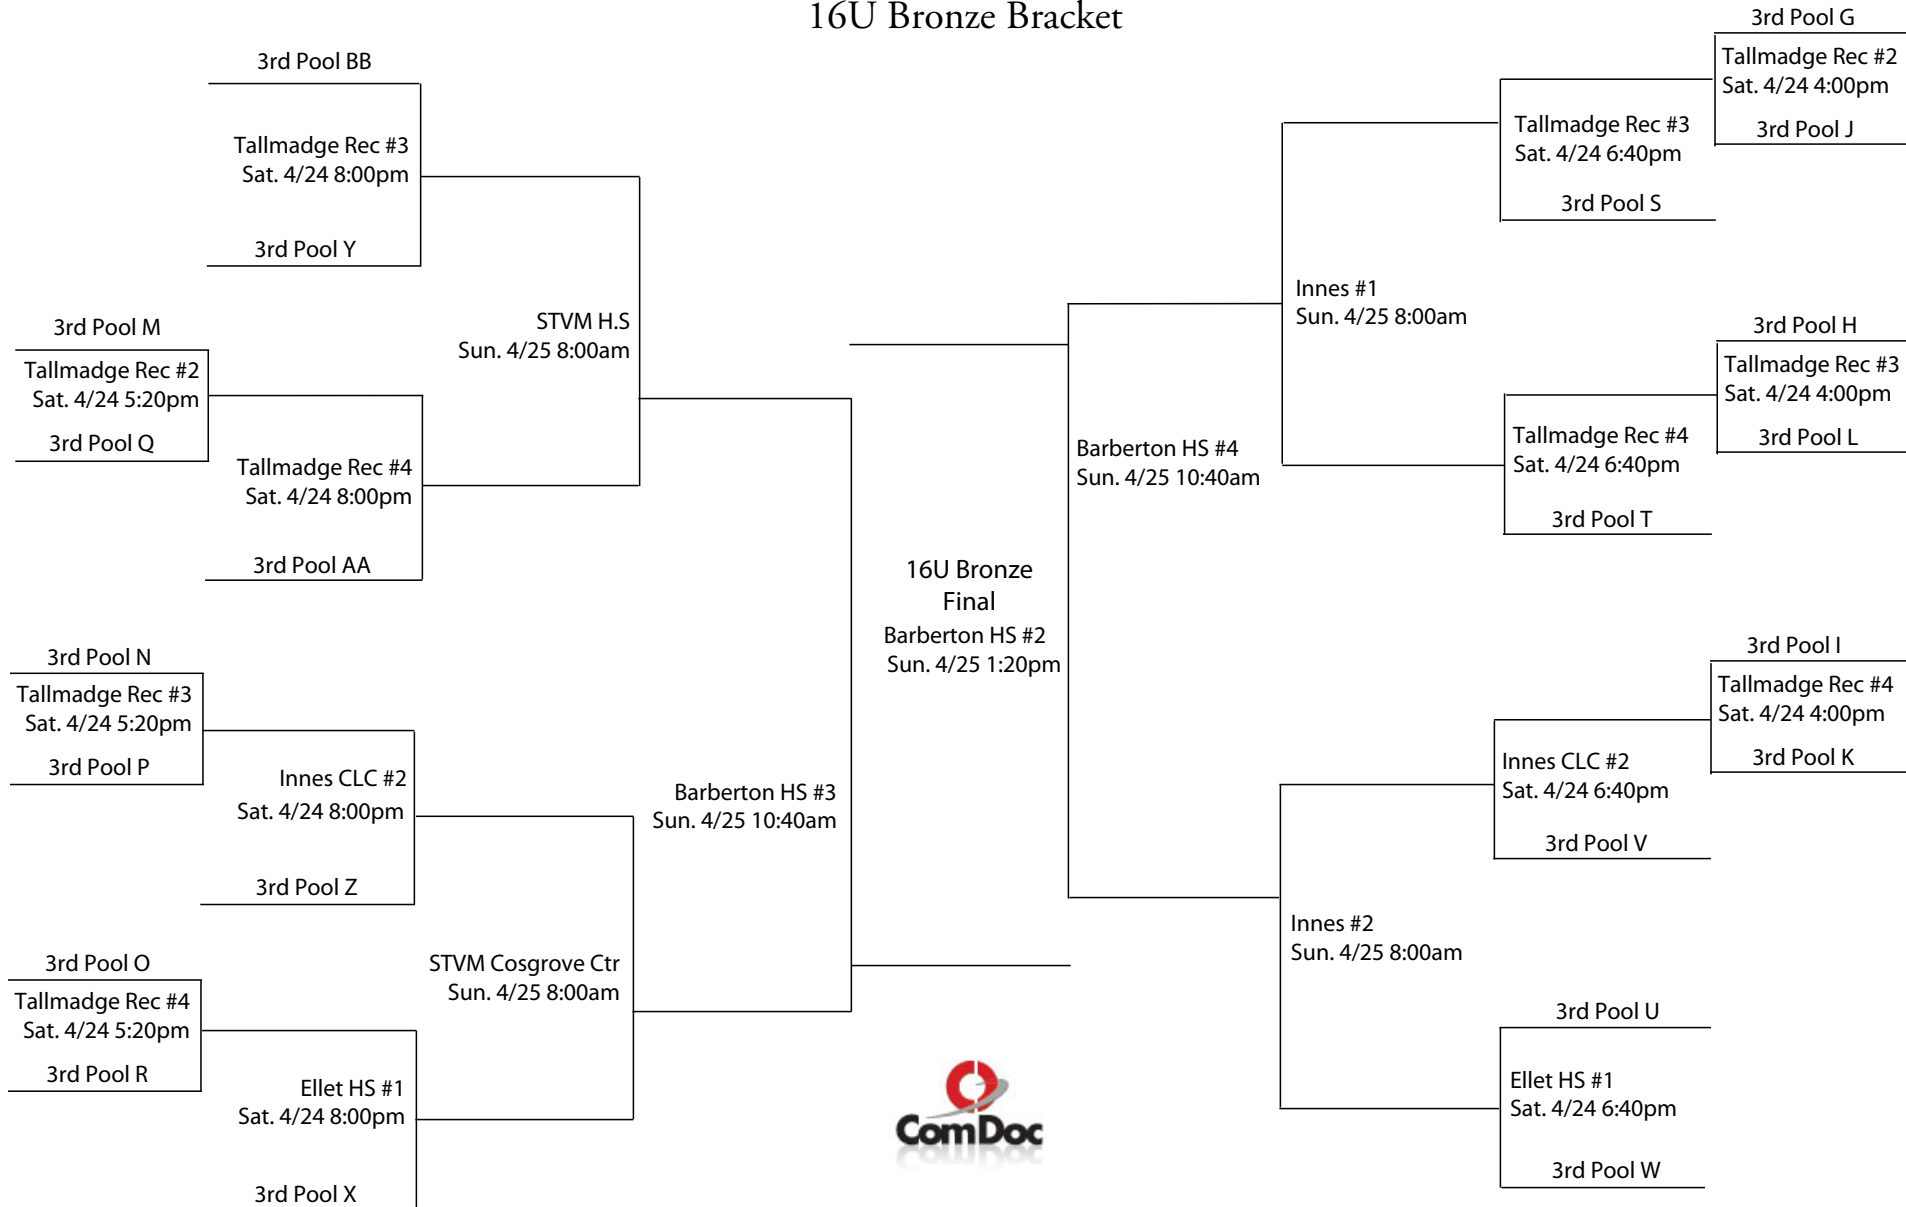

2010 King James Shooting Stars Classic 16U Bronze Bracket

* In each game, the Home Team is the bottom team on the bracket, will wear light colored jerseys, and sit to the left of the scorekeeper facing the court.