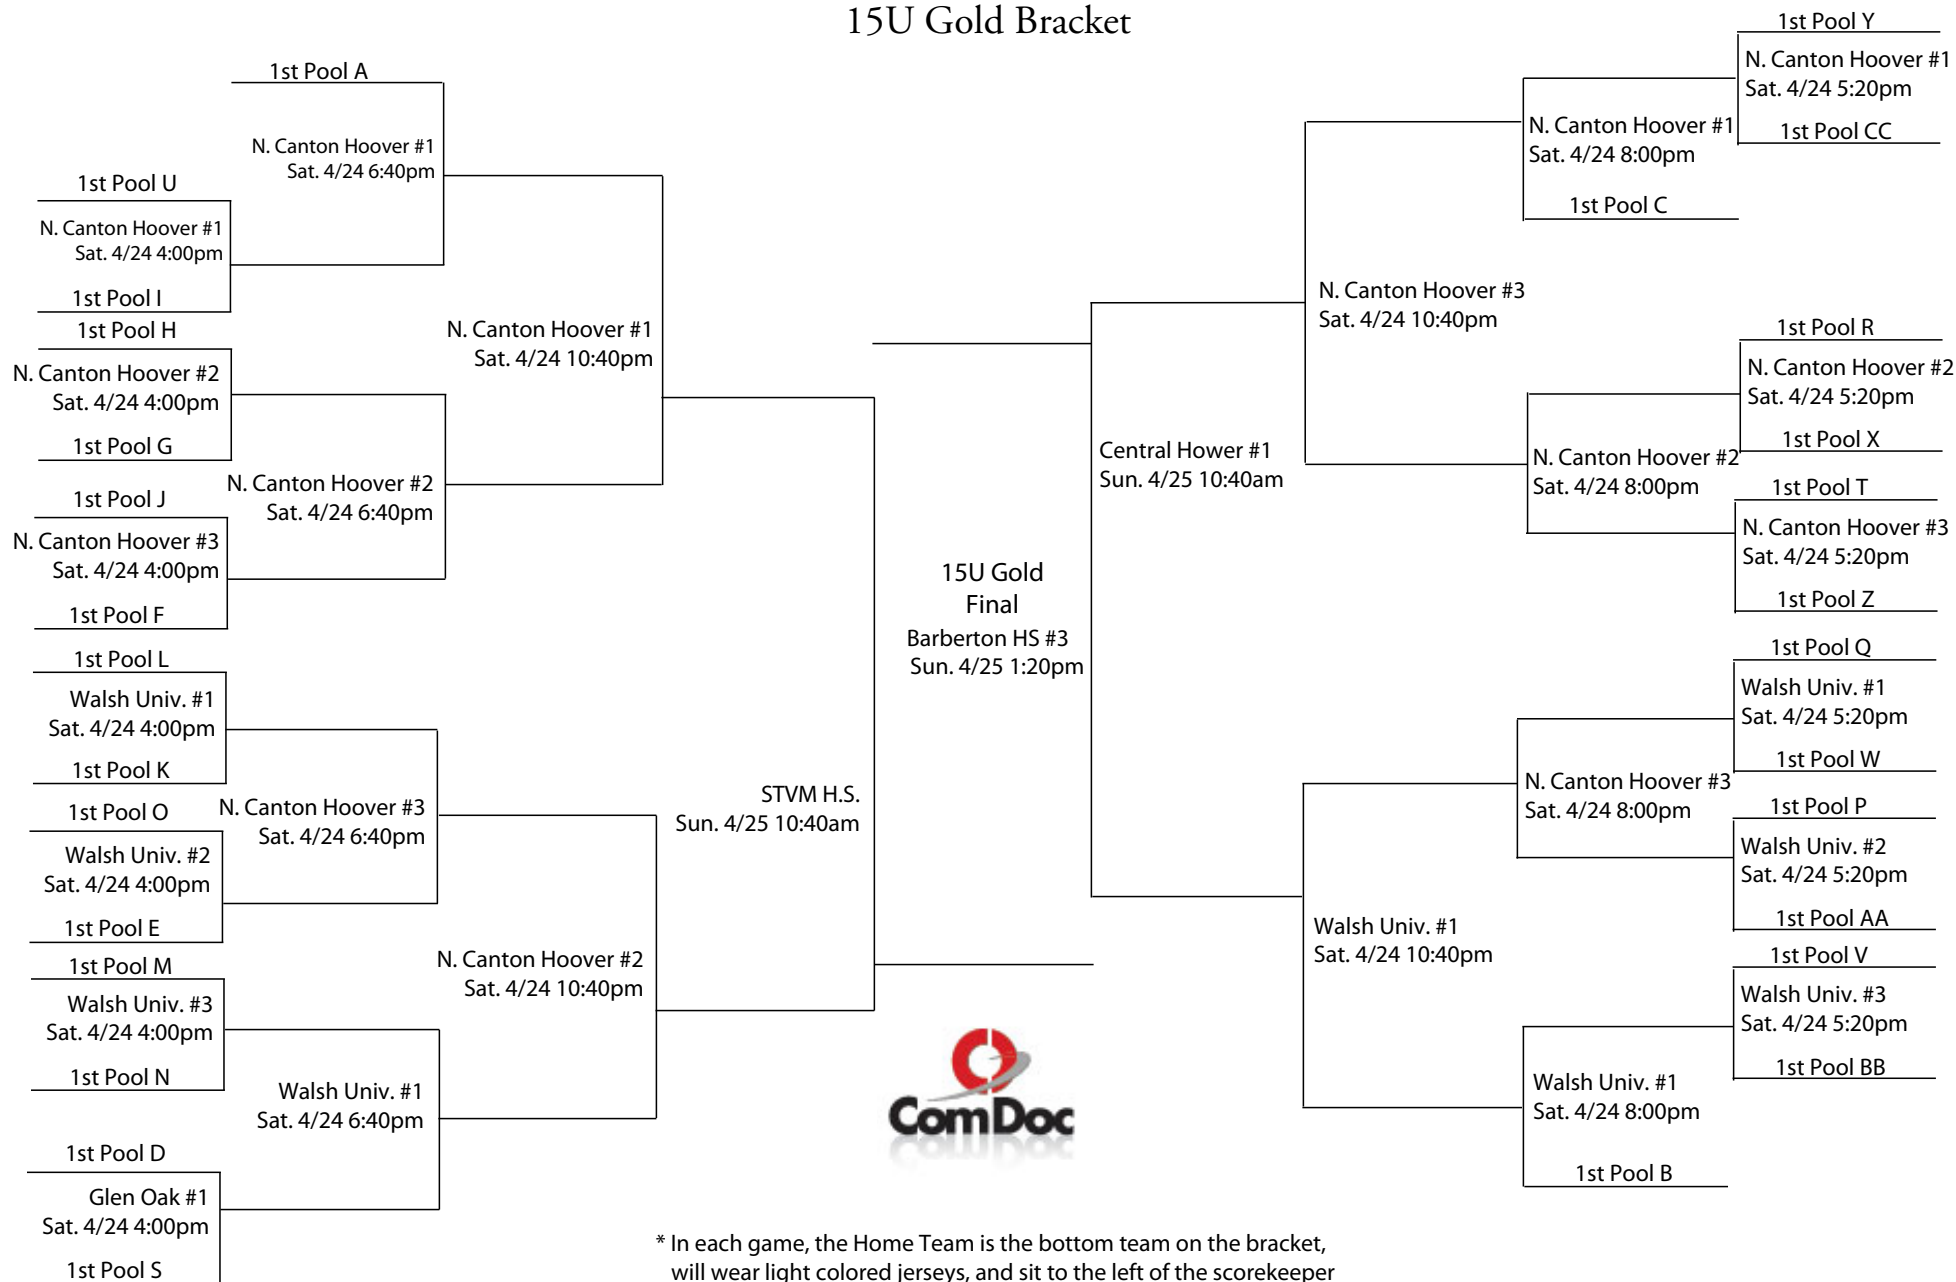

2010 King James Shooting Stars Classic 15U Gold Bracket

* In each game, the Home Team is the bottom team on the bracket, will wear light colored jerseys, and sit to the left of the scorekeeper facing the court.