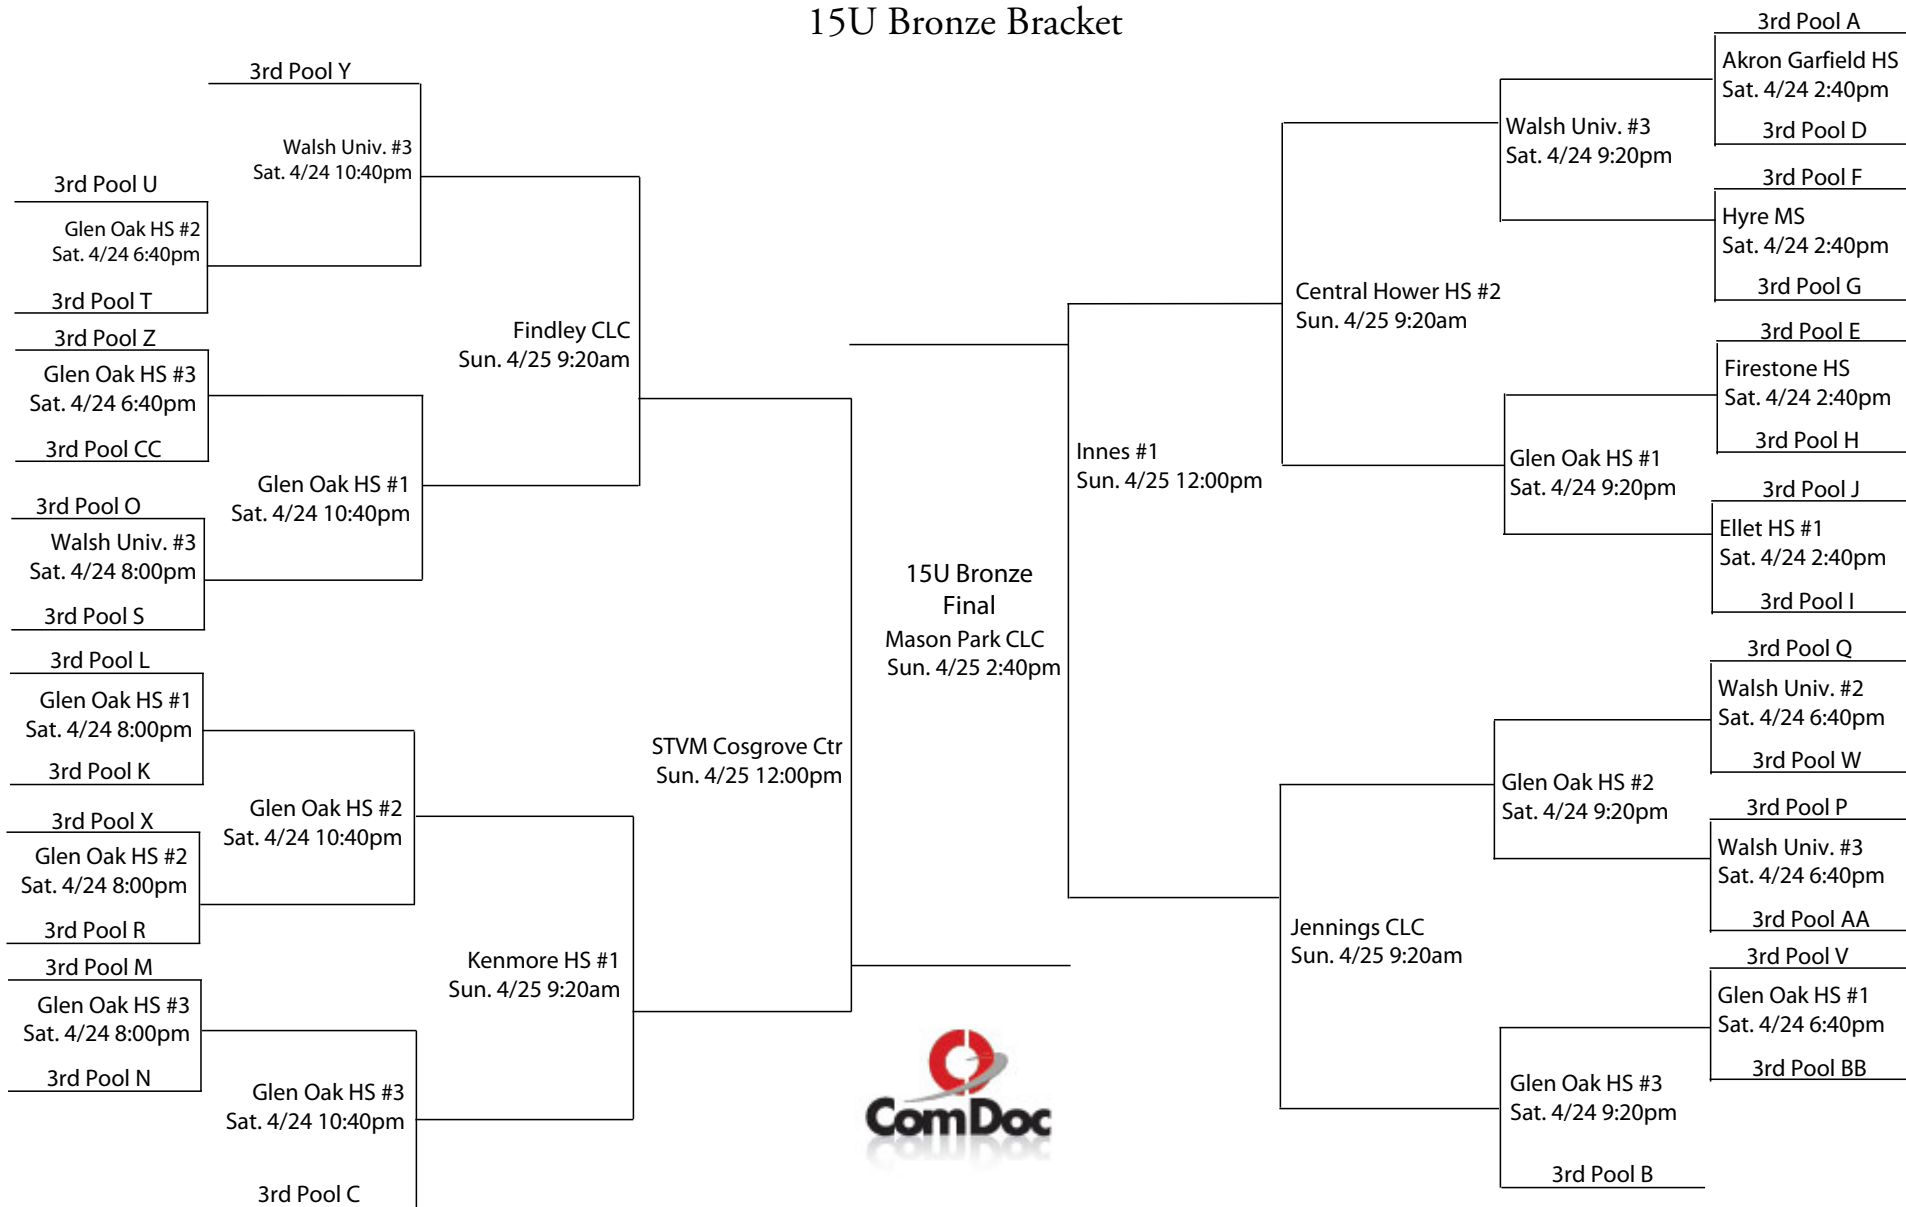

2010 King James Shooting Stars Classic 15U Bronze Bracket

* In each game, the Home Team is the bottom team on the bracket, will wear light colored jerseys, and sit to the left of the scorekeeper facing the court.