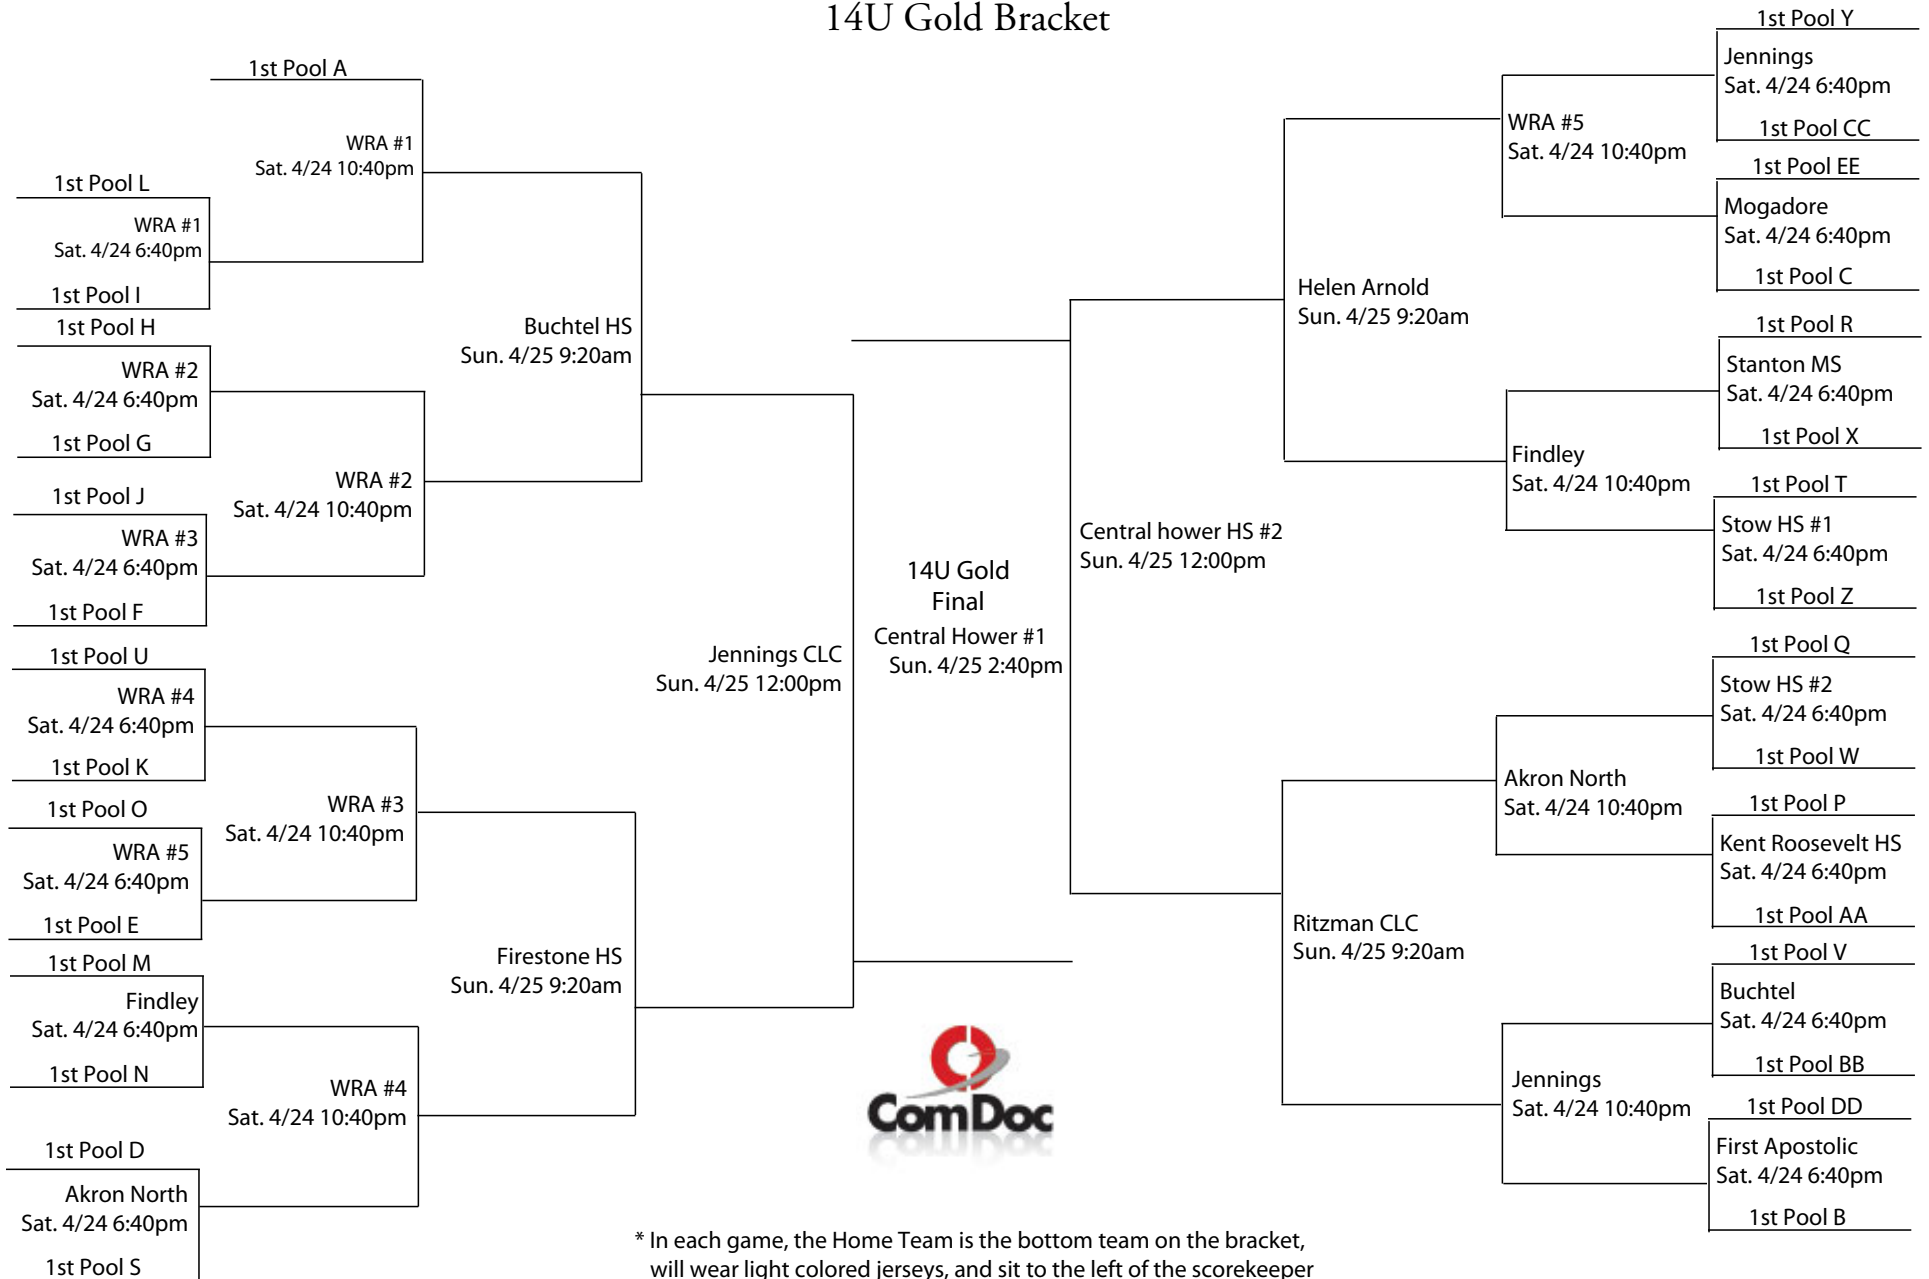

2010 King James Shooting Stars Classic 14U Gold Bracket

* In each game, the Home Team is the bottom team on the bracket, will wear light colored jerseys, and sit to the left of the scorekeeper facing the court.