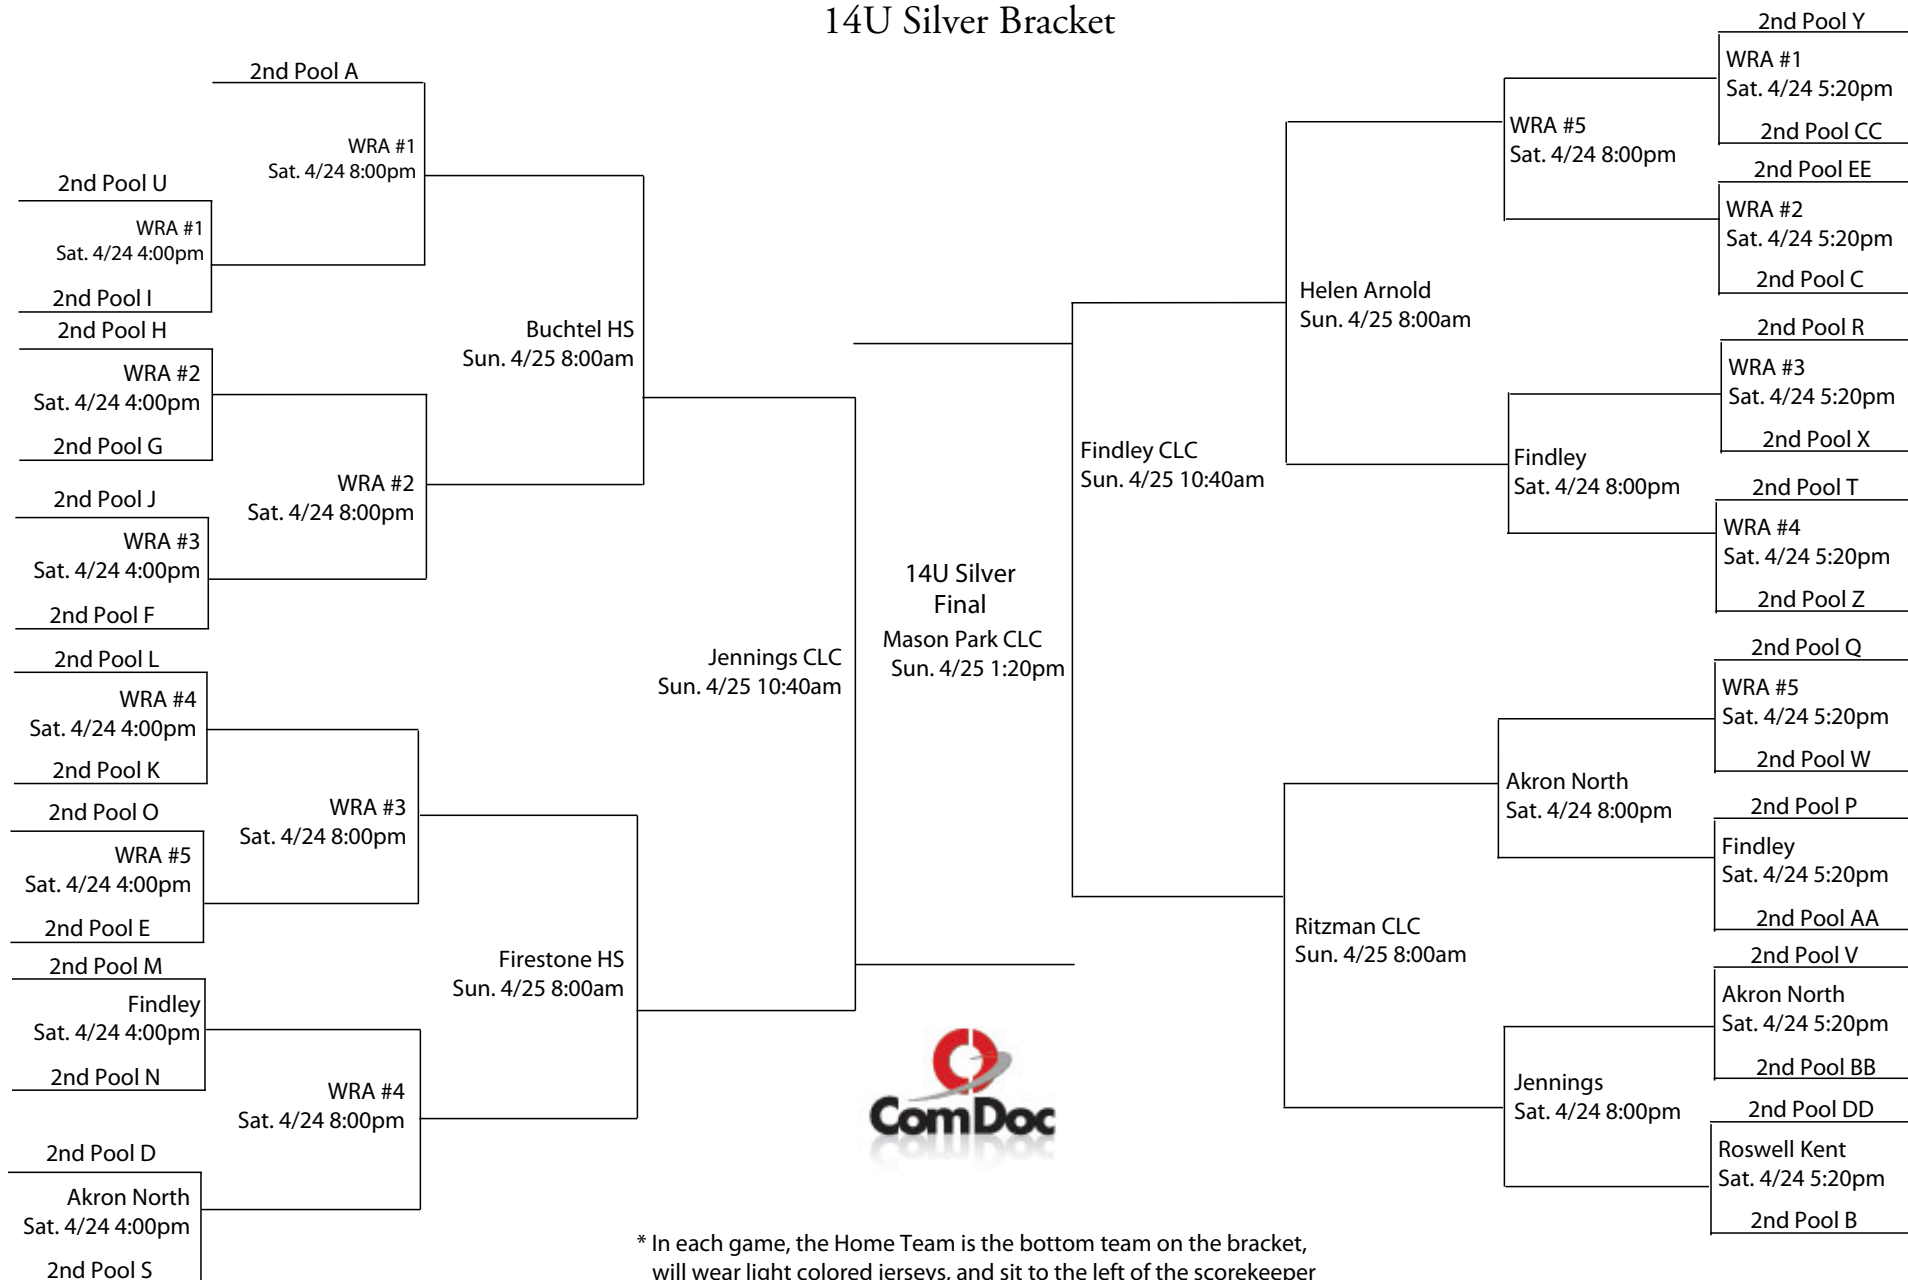

2010 King James Shooting Stars Classic 14U Silver Bracket

* In each game, the Home Team is the bottom team on the bracket, will wear light colored jerseys, and sit to the left of the scorekeeper facing the court.