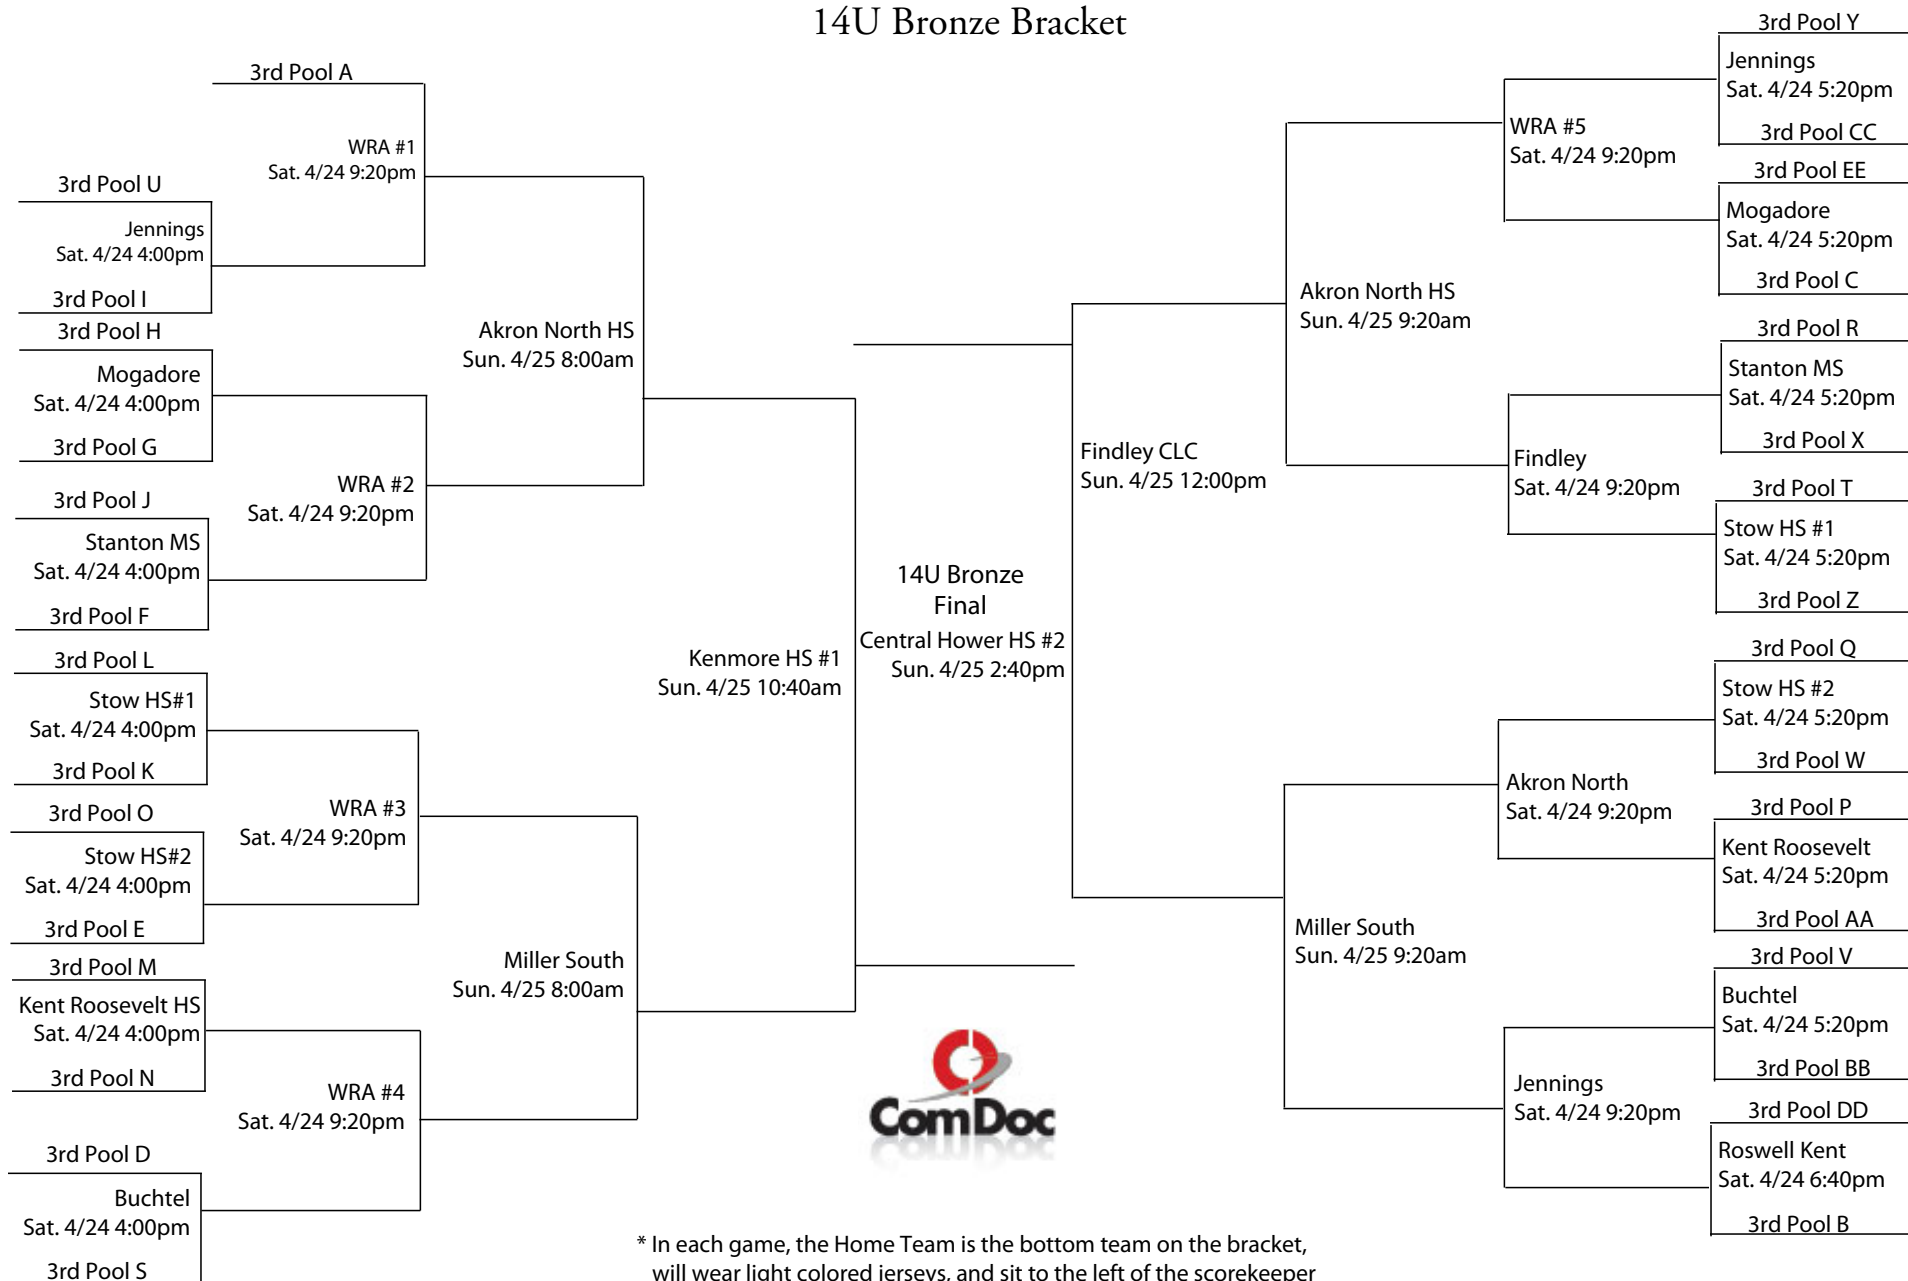

2010 King James Shooting Stars Classic 14U Bronze Bracket

* In each game, the Home Team is the bottom team on the bracket, will wear light colored jerseys, and sit to the left of the scorekeeper facing the court.