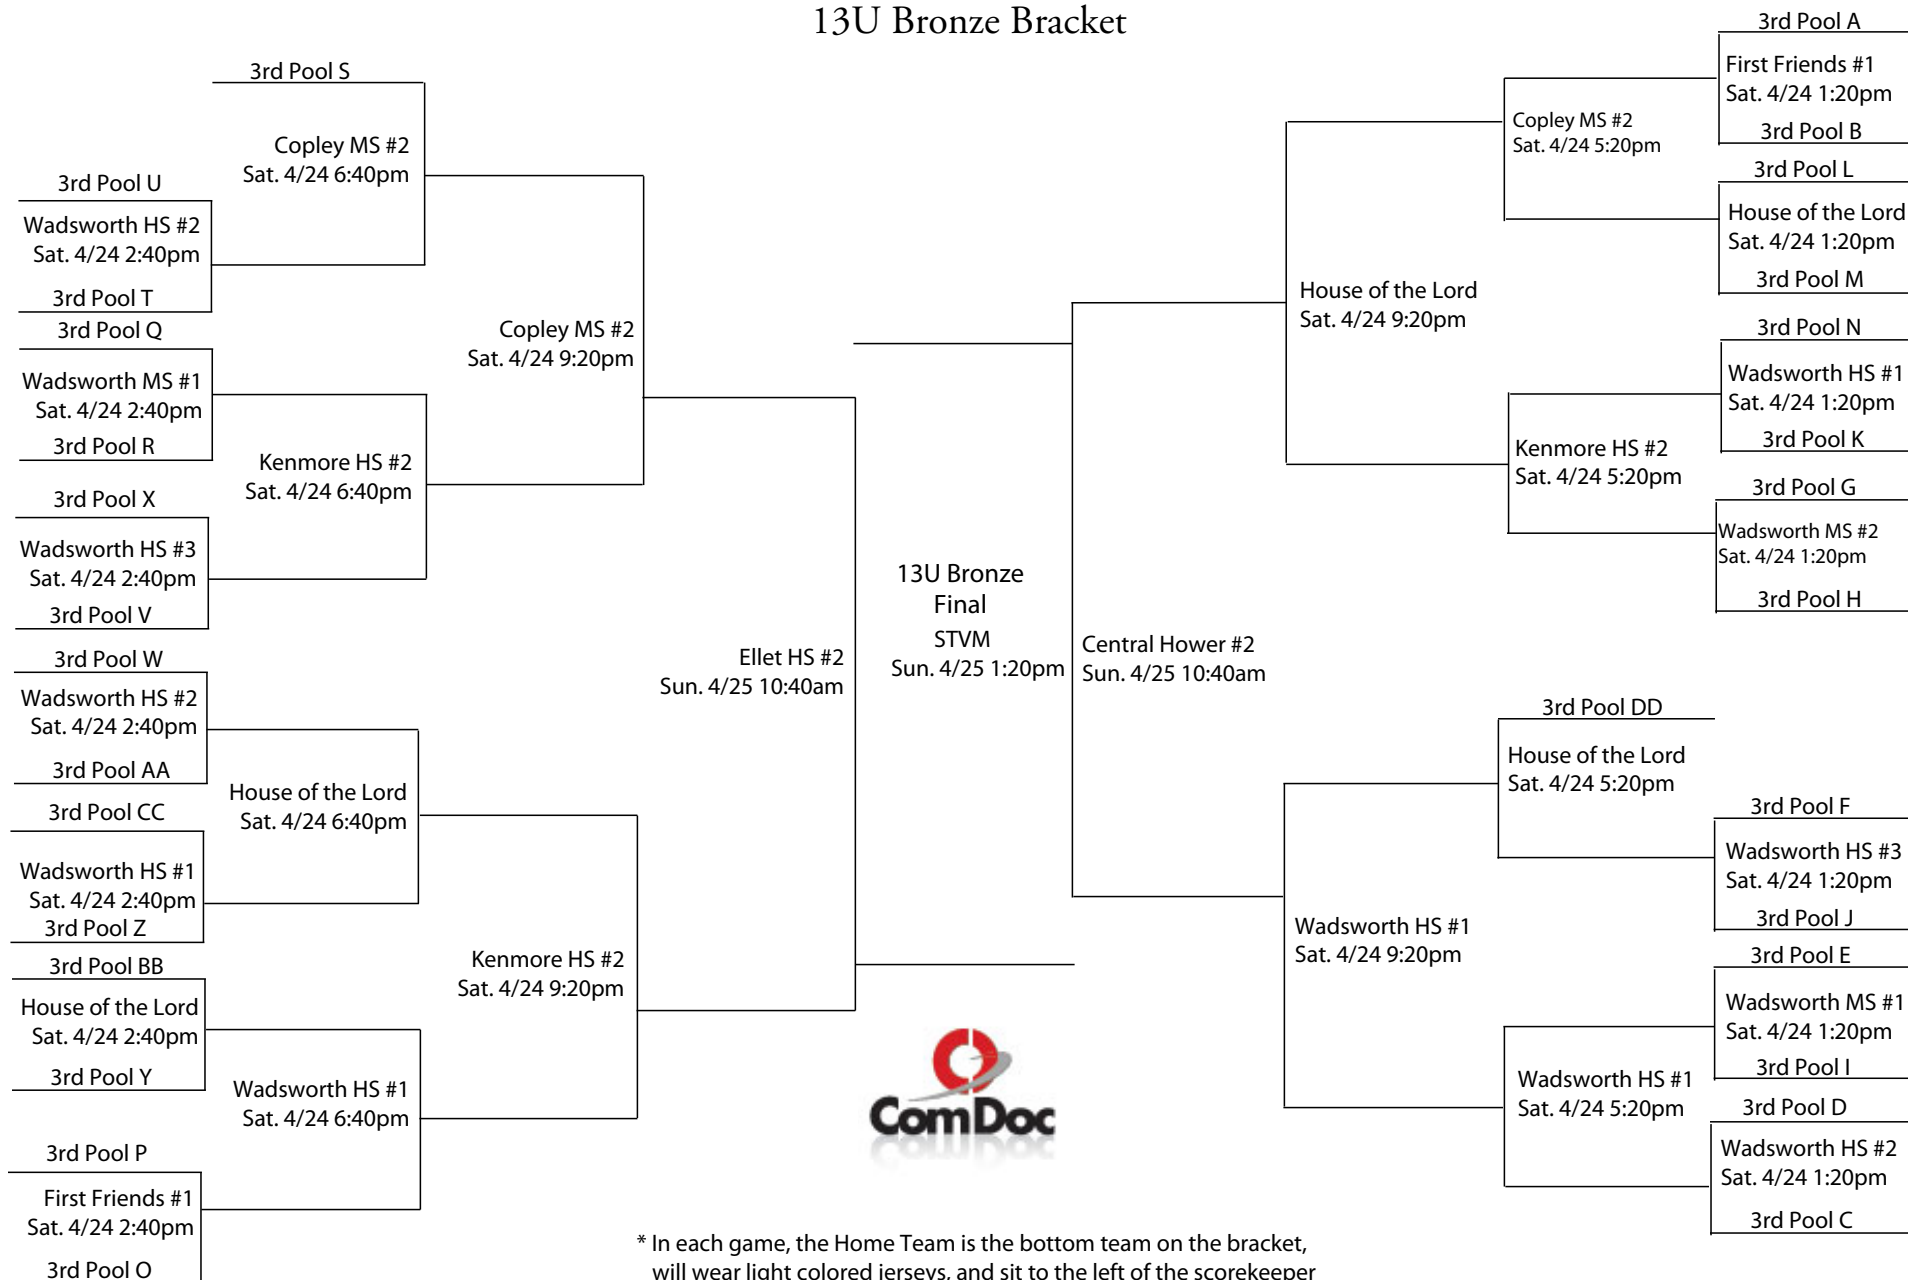

2010 King James Shooting Stars Classic 13U Bronze Bracket

* In each game, the Home Team is the bottom team on the bracket, will wear light colored jerseys, and sit to the left of the scorekeeper facing the court.