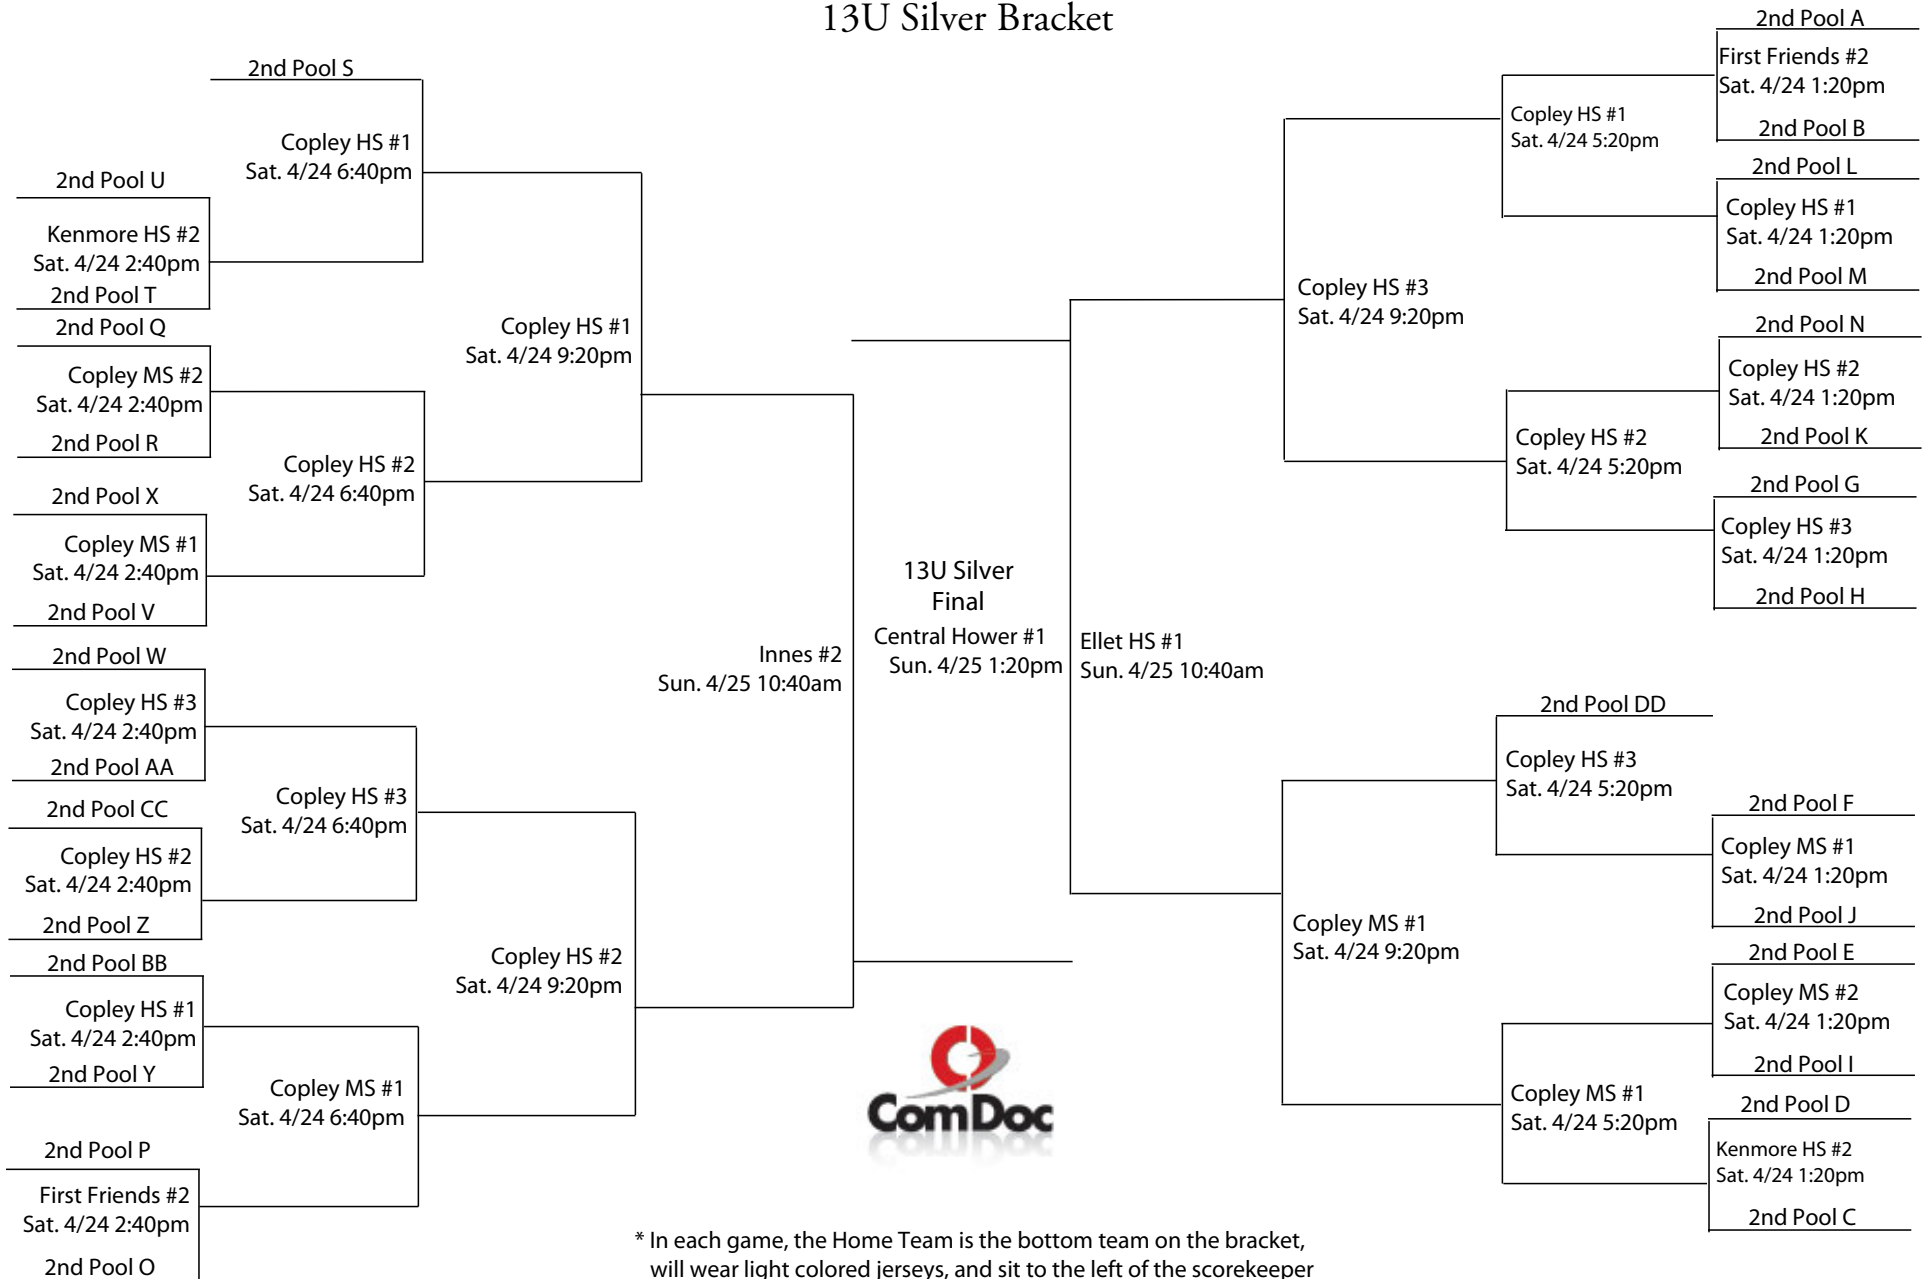

2010 King James Shooting Stars Classic 13U Silver Bracket

* In each game, the Home Team is the bottom team on the bracket, will wear light colored jerseys, and sit to the left of the scorekeeper facing the court.