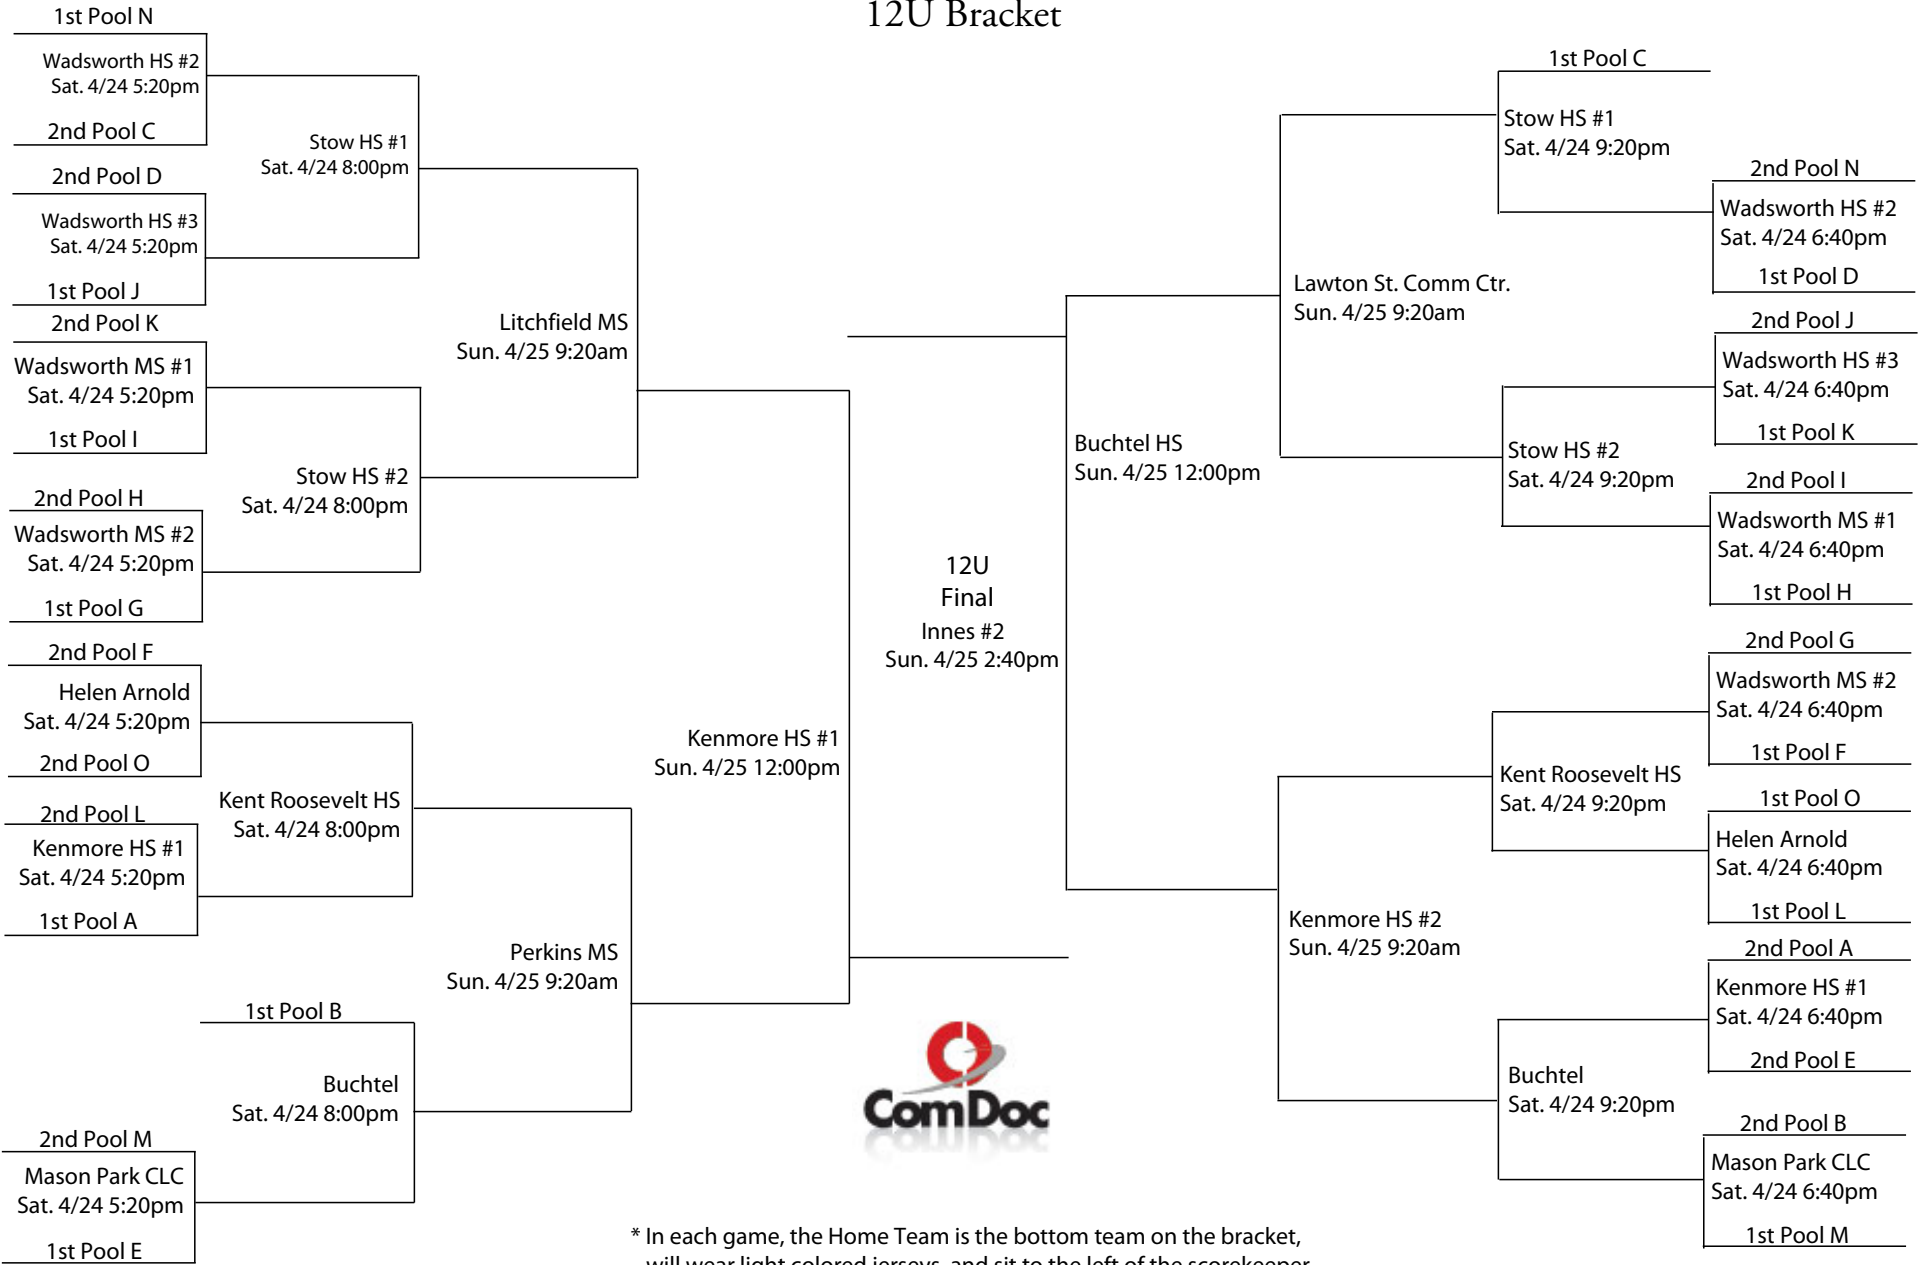

2010 King James Shooting Stars Classic 12U Bracket

* In each game, the Home Team is the bottom team on the bracket, will wear light colored jerseys, and sit to the left of the scorekeeper facing the court.