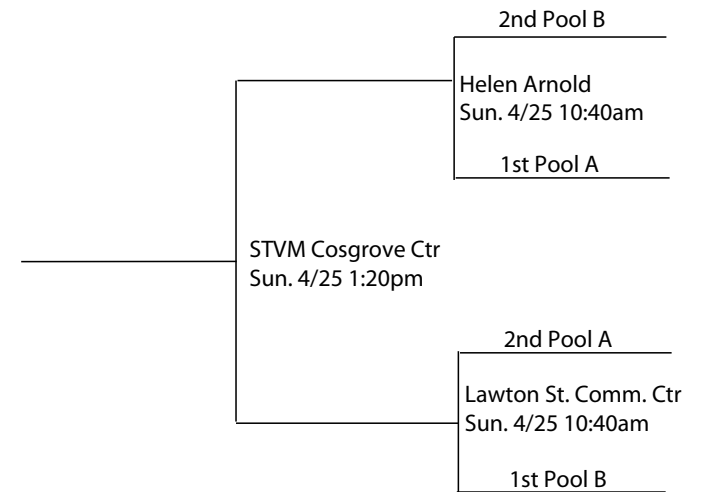

2010 King James Shooting Stars Classic 11U Bracket

* In each game, the Home Team is the bottom team on the bracket, will wear light colored jerseys, and sit to the left of the scorekeeper facing the court.

2010
King James Shooting Stars Classic
10U Bracket

2010
King James Shooting Stars Classic
9U Bracket

* In each game, the Home Team is the bottom team on the bracket, will wear light colored jerseys, and sit to the left of the scorekeeper facing the court.