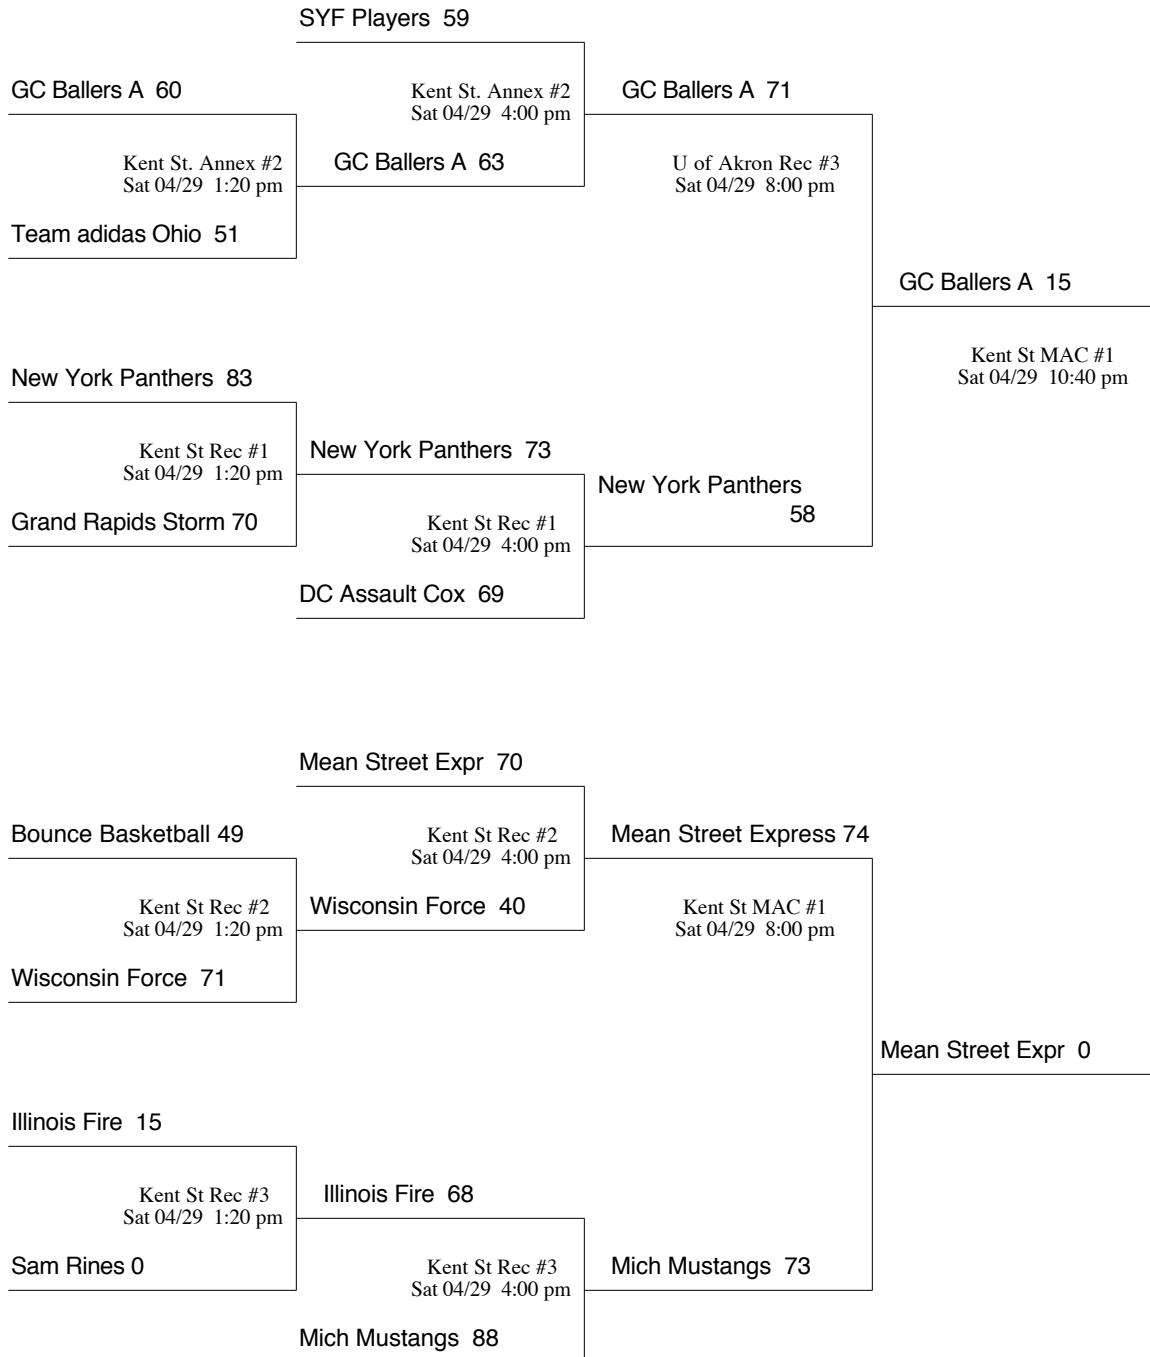

2006
King James
Shooting Stars Classic
17U Division
Bracket #3

- Notations on the bracket indicate each team's pool in which it played and its order of finish.
- In each game, the Home team is the bottom team on the bracket, will wear light colored jerseys, and sit to the left of the scorekeeper facing the court.