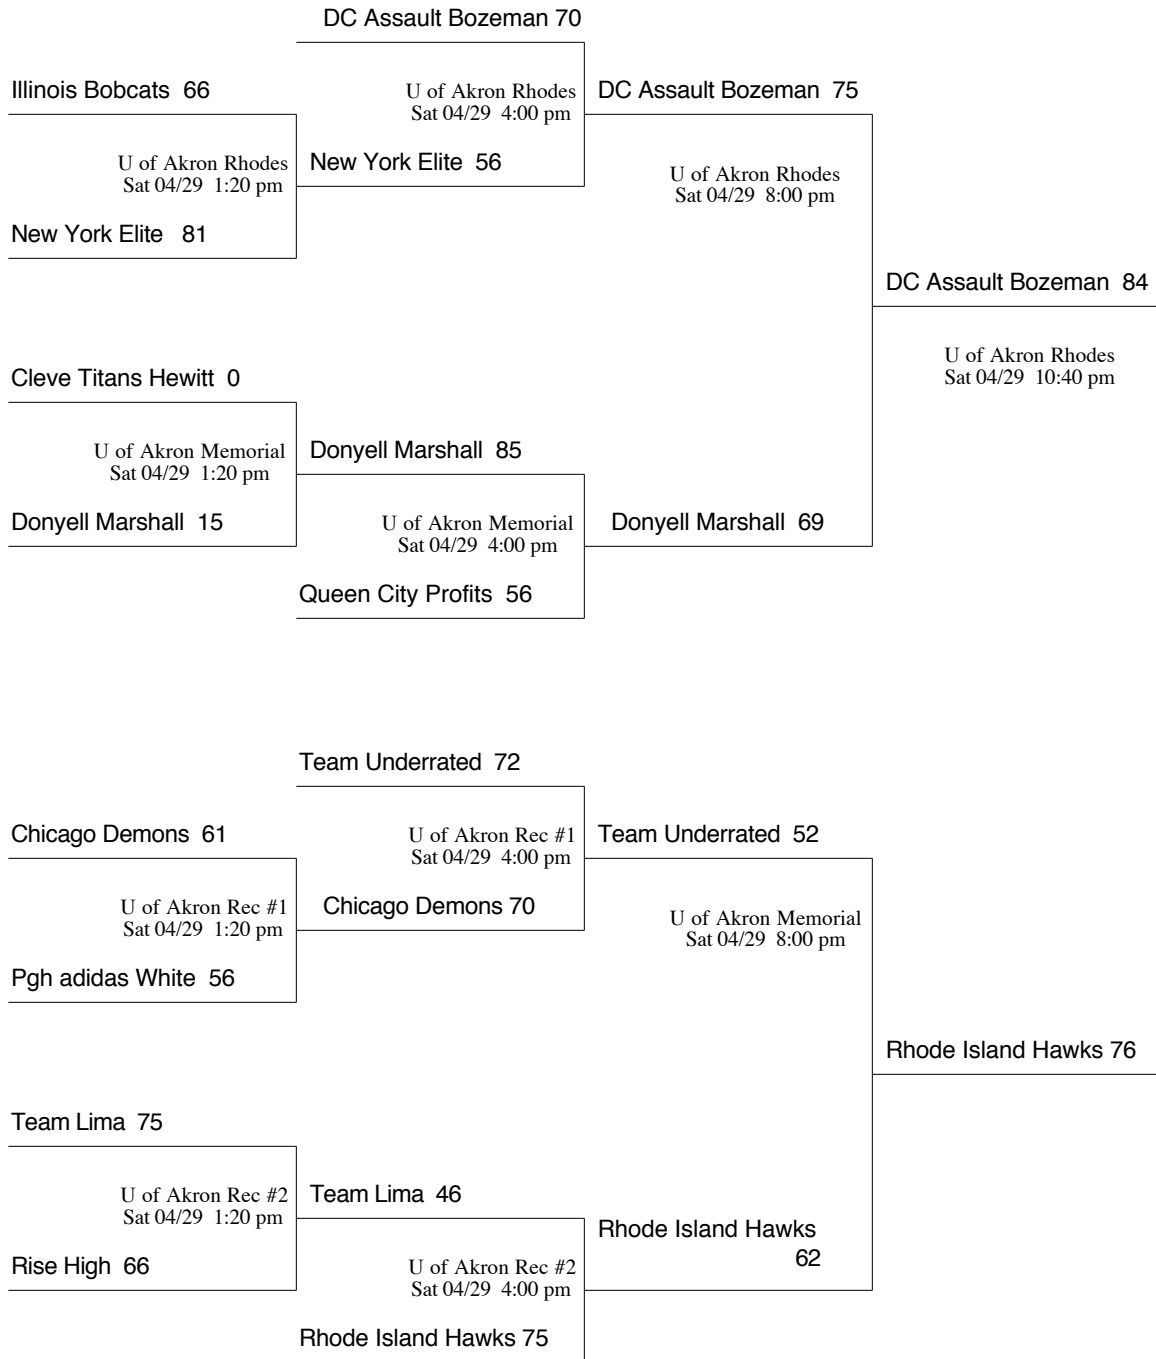

2006 King James Shooting Stars Classic 17U Division Bracket #1

- Notations on the bracket indicate each team's pool in which it played and its order of finish.
- In each game, the Home team is the bottom team on the bracket, will wear light colored jerseys, and sit to the left of the scorekeeper facing the court.