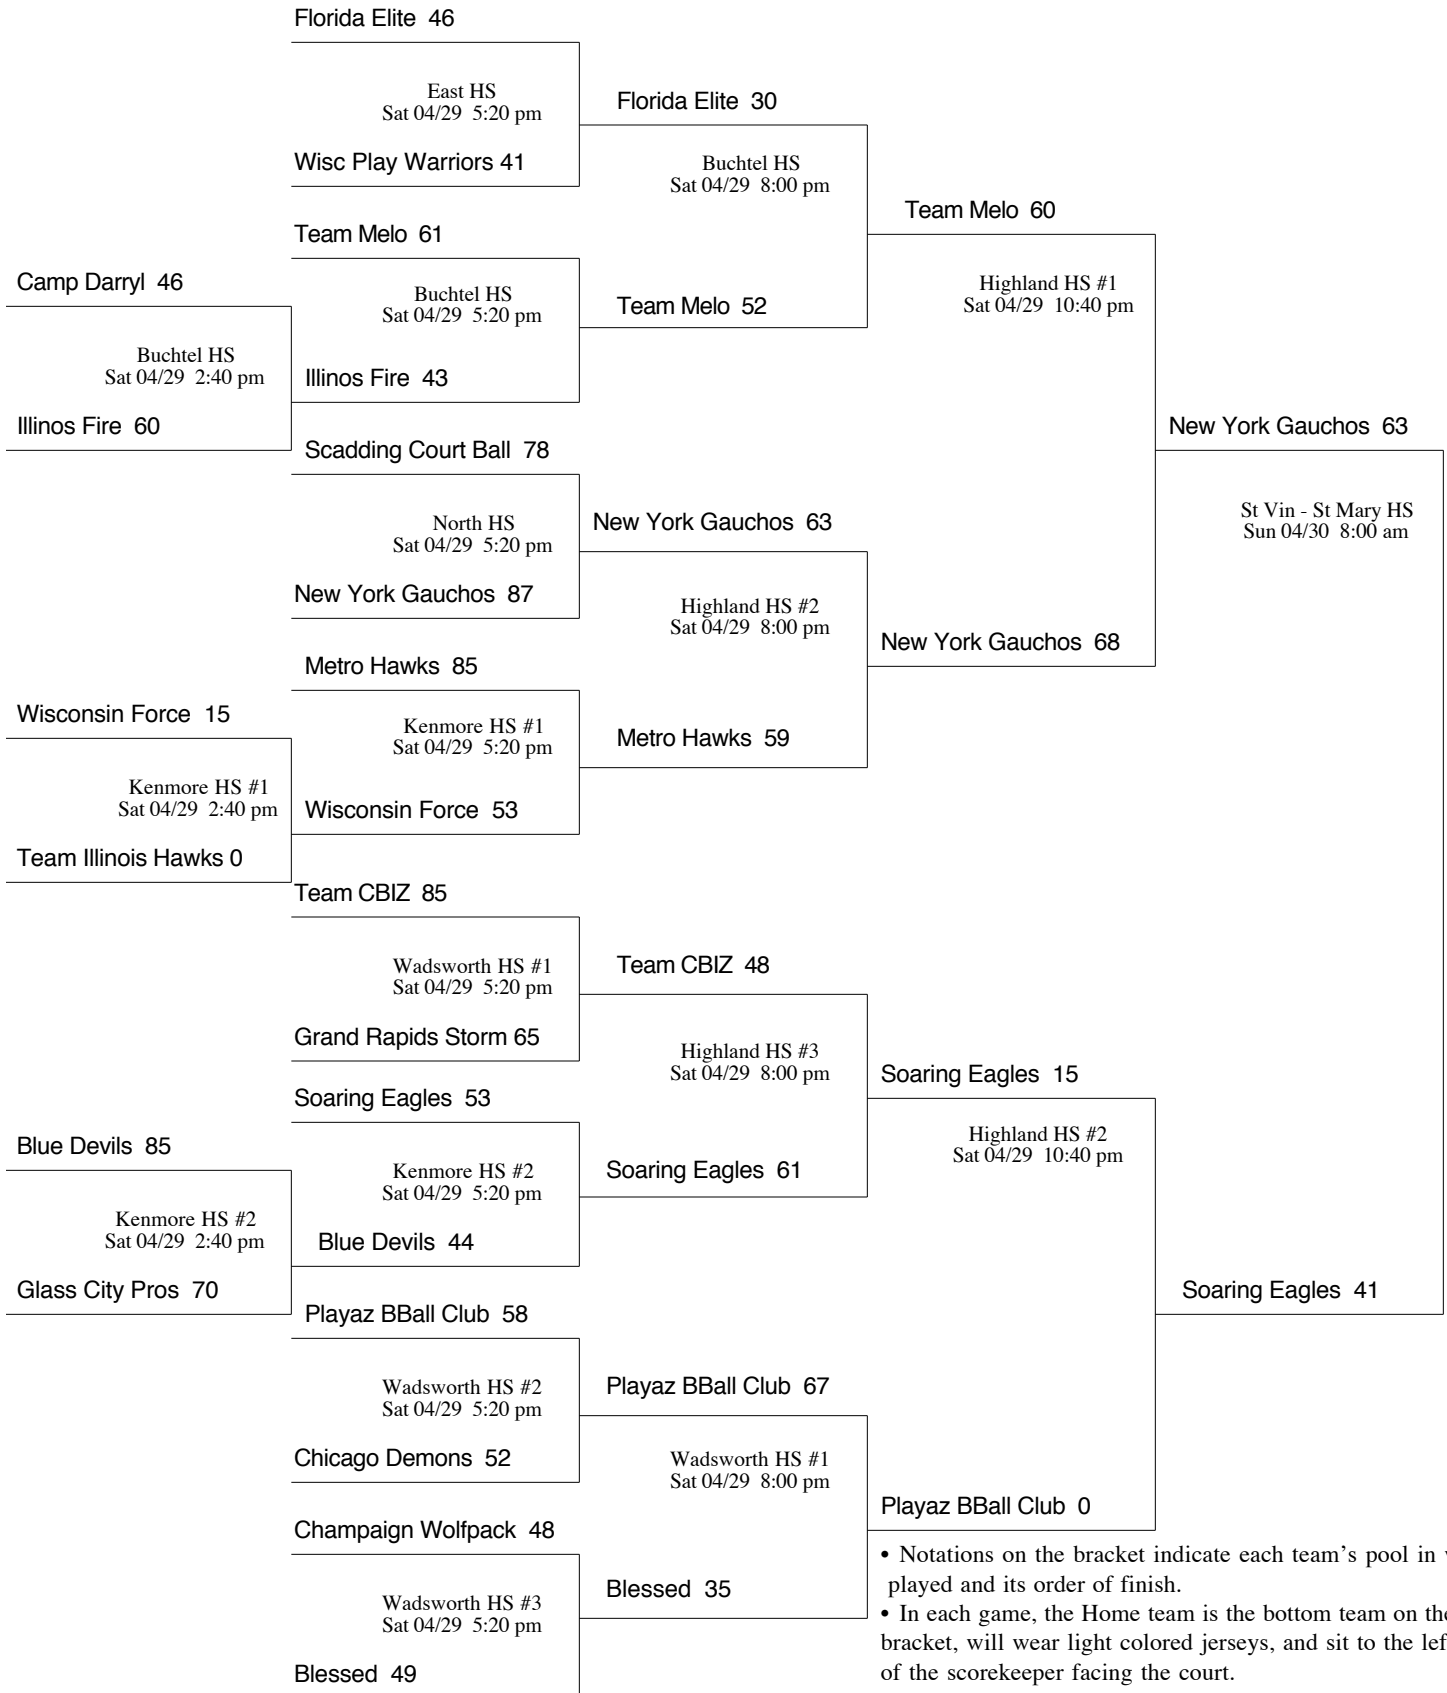

2006 King James Shooting Stars Classic 16U Division Bracket #4

- Notations on the bracket indicate each team's pool in which it played and its order of finish.
- In each game, the Home team is the bottom team on the bracket, will wear light colored jerseys, and sit to the left of the scorekeeper facing the court.