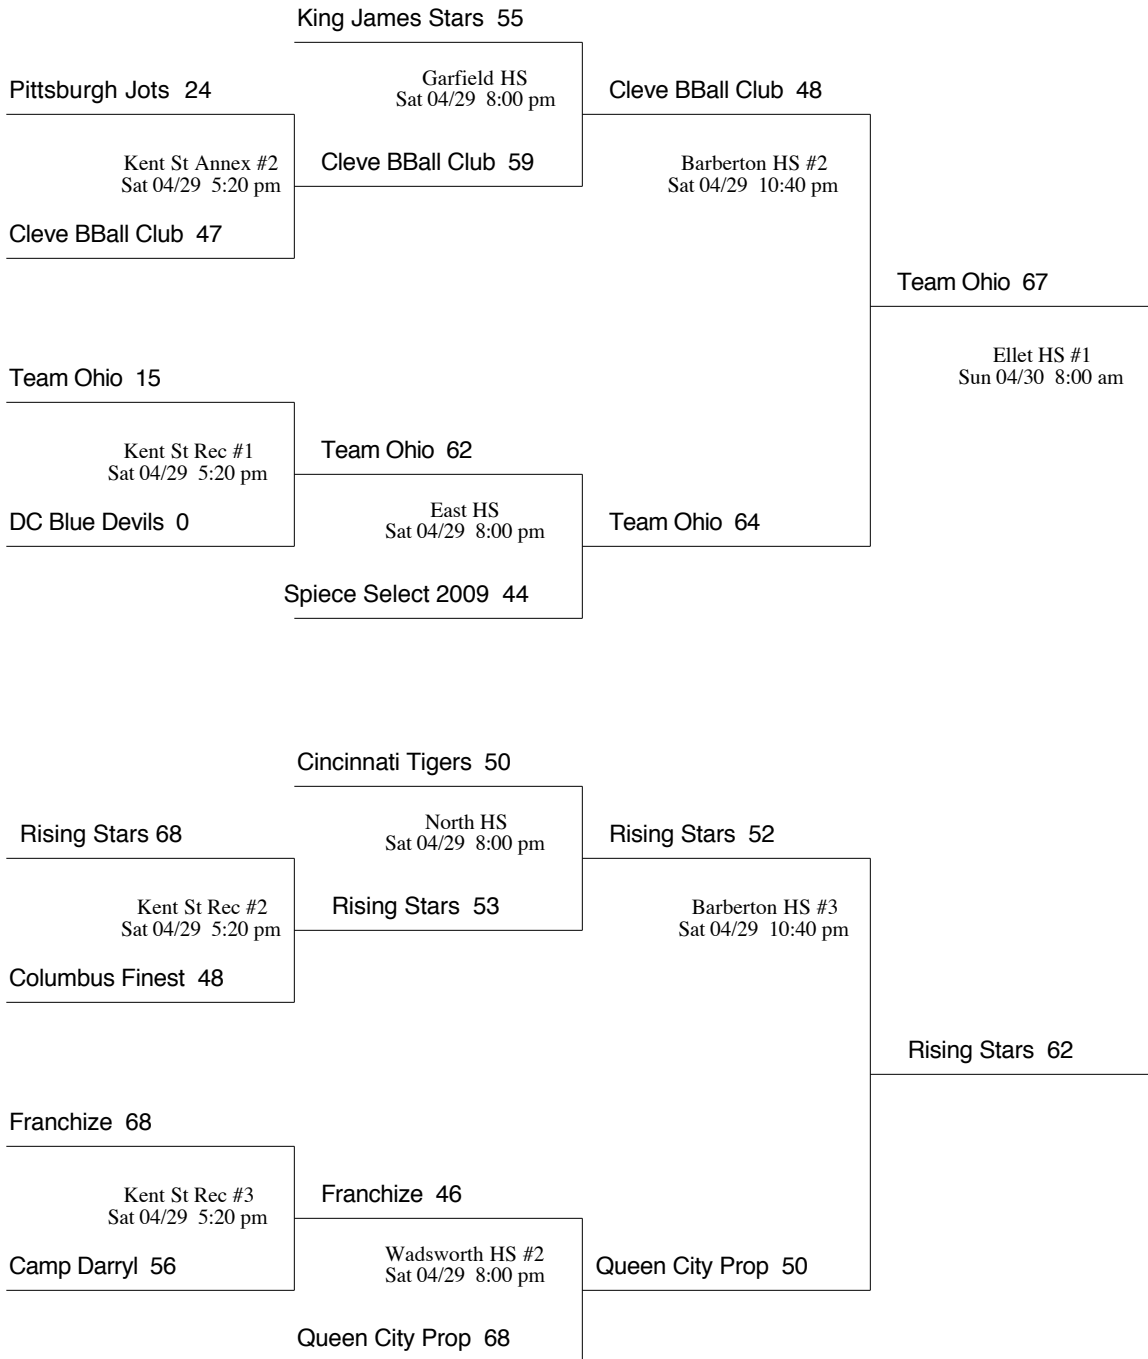

2006
King James
Shooting Stars Classic
15U Division
Bracket #3

- Notations on the bracket indicate each team's pool in which it played and its order of finish.
- In each game, the Home team is the bottom team on the bracket, will wear light colored jerseys, and sit to the left of the scorekeeper facing the court.