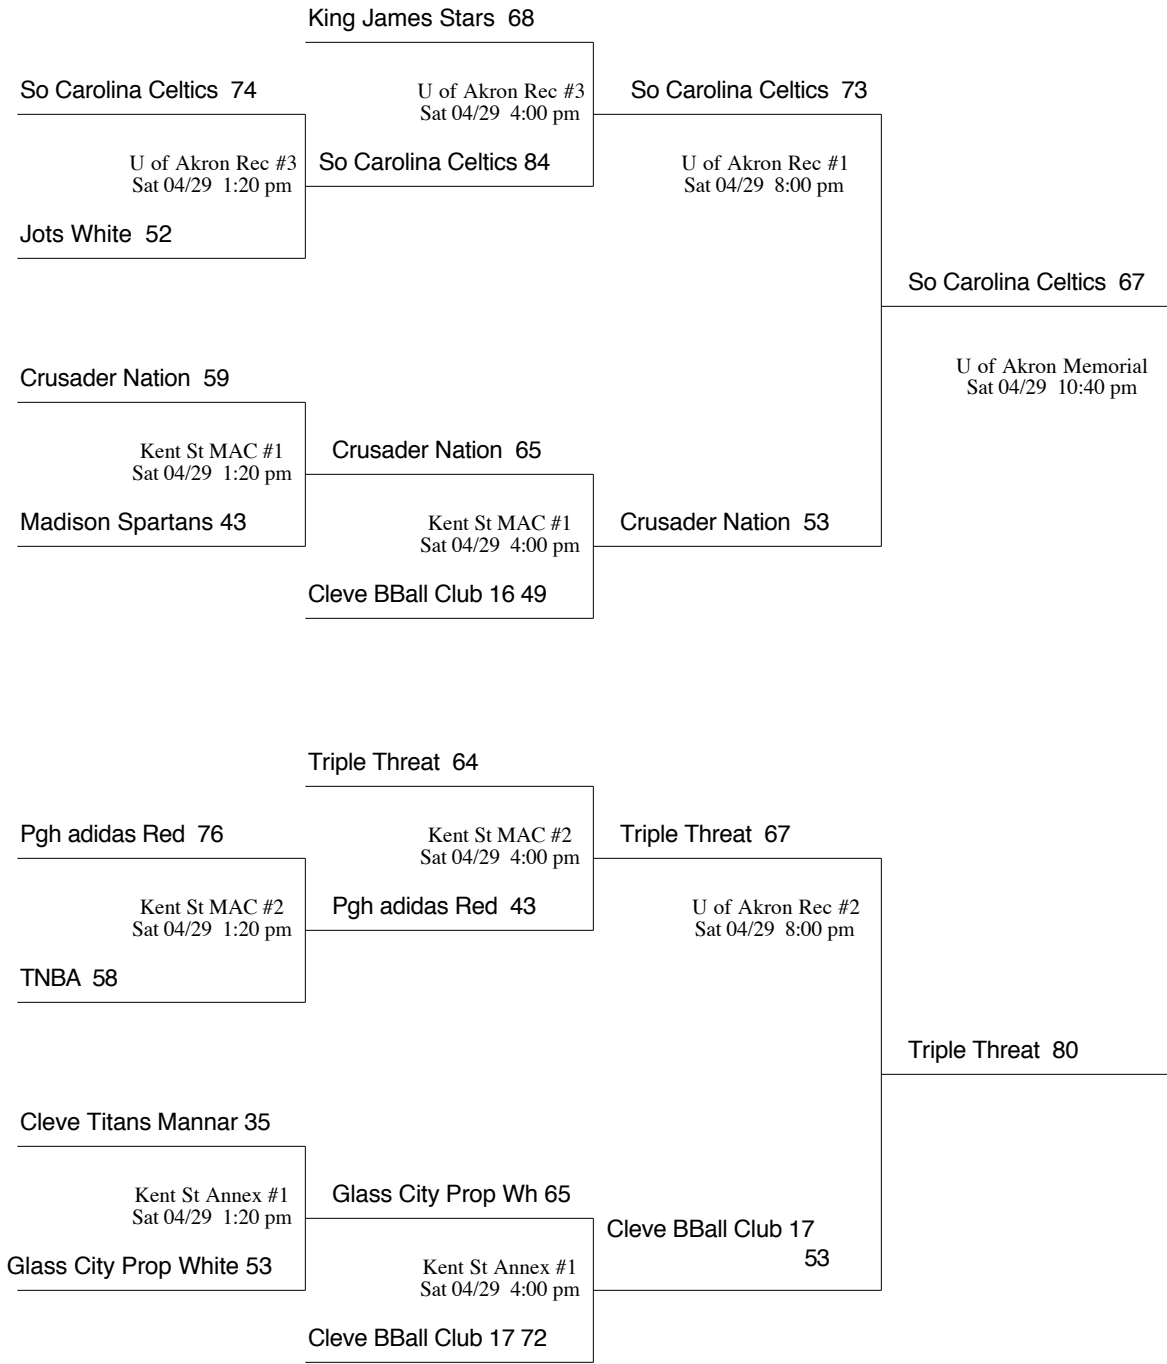

2006
King James
Shooting Stars Classic
17U Division
Bracket #2

- Notations on the bracket indicate each team's pool in which it played and its order of finish.
- In each game, the Home team is the bottom team on the bracket, will wear light colored jerseys, and sit to the left of the scorekeeper facing the court.