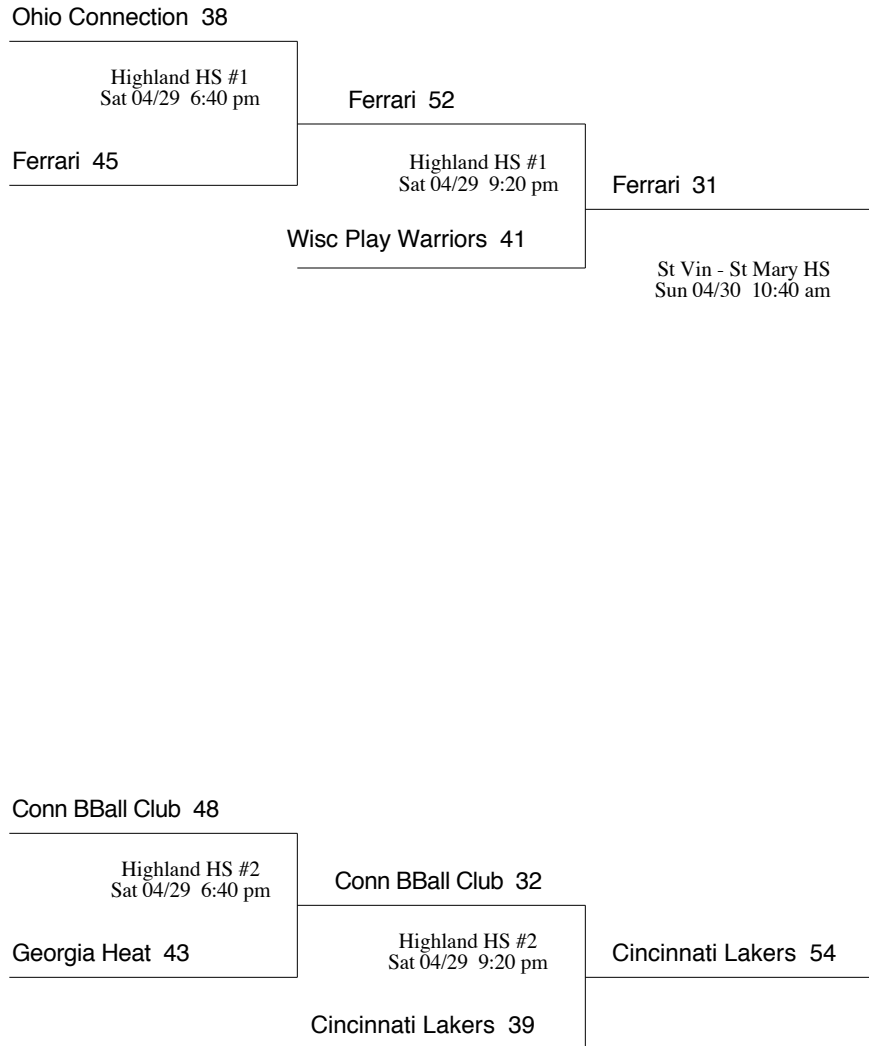

2006
King James
Shooting Stars Classic
11U Division
Bracket #1

- Notations on the bracket indicate each team's pool in which it played and its order of finish.
- In each game, the Home team is the bottom team on the bracket, will wear light colored jerseys, and sit to the left of the scorekeeper facing the court.