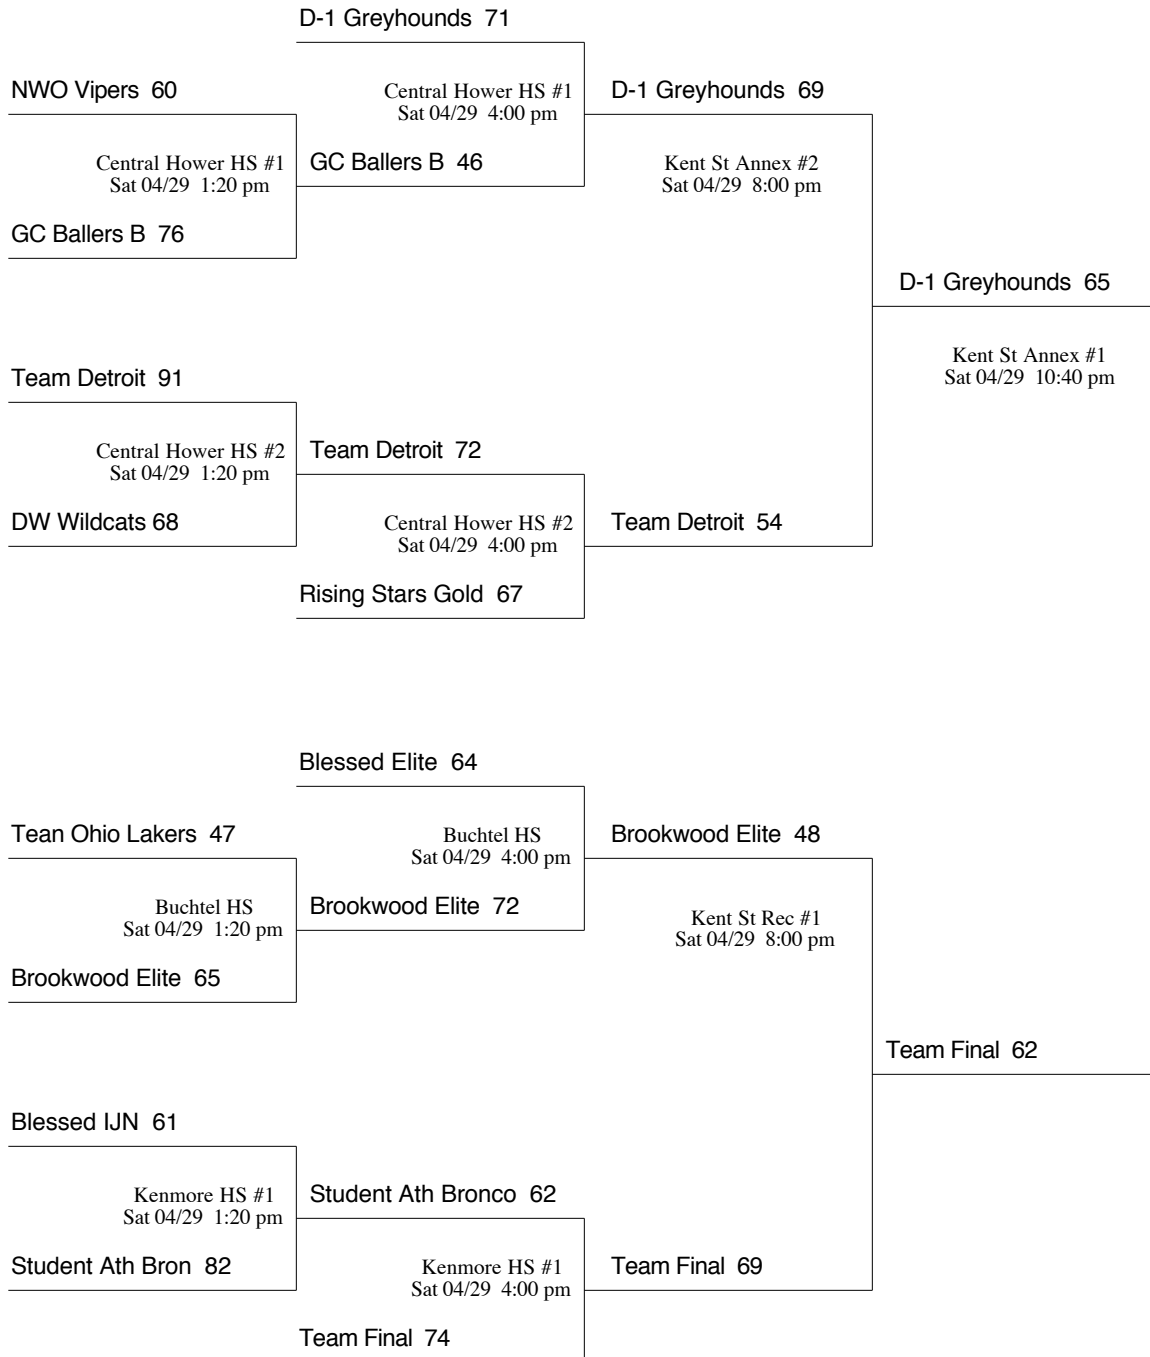

2006
King James
Shooting Stars Classic
17U Division
Bracket #5

- Notations on the bracket indicate each team's pool in which it played and its order of finish.
- In each game, the Home team is the bottom team on the bracket, will wear light colored jerseys, and sit to the left of the scorekeeper facing the court.