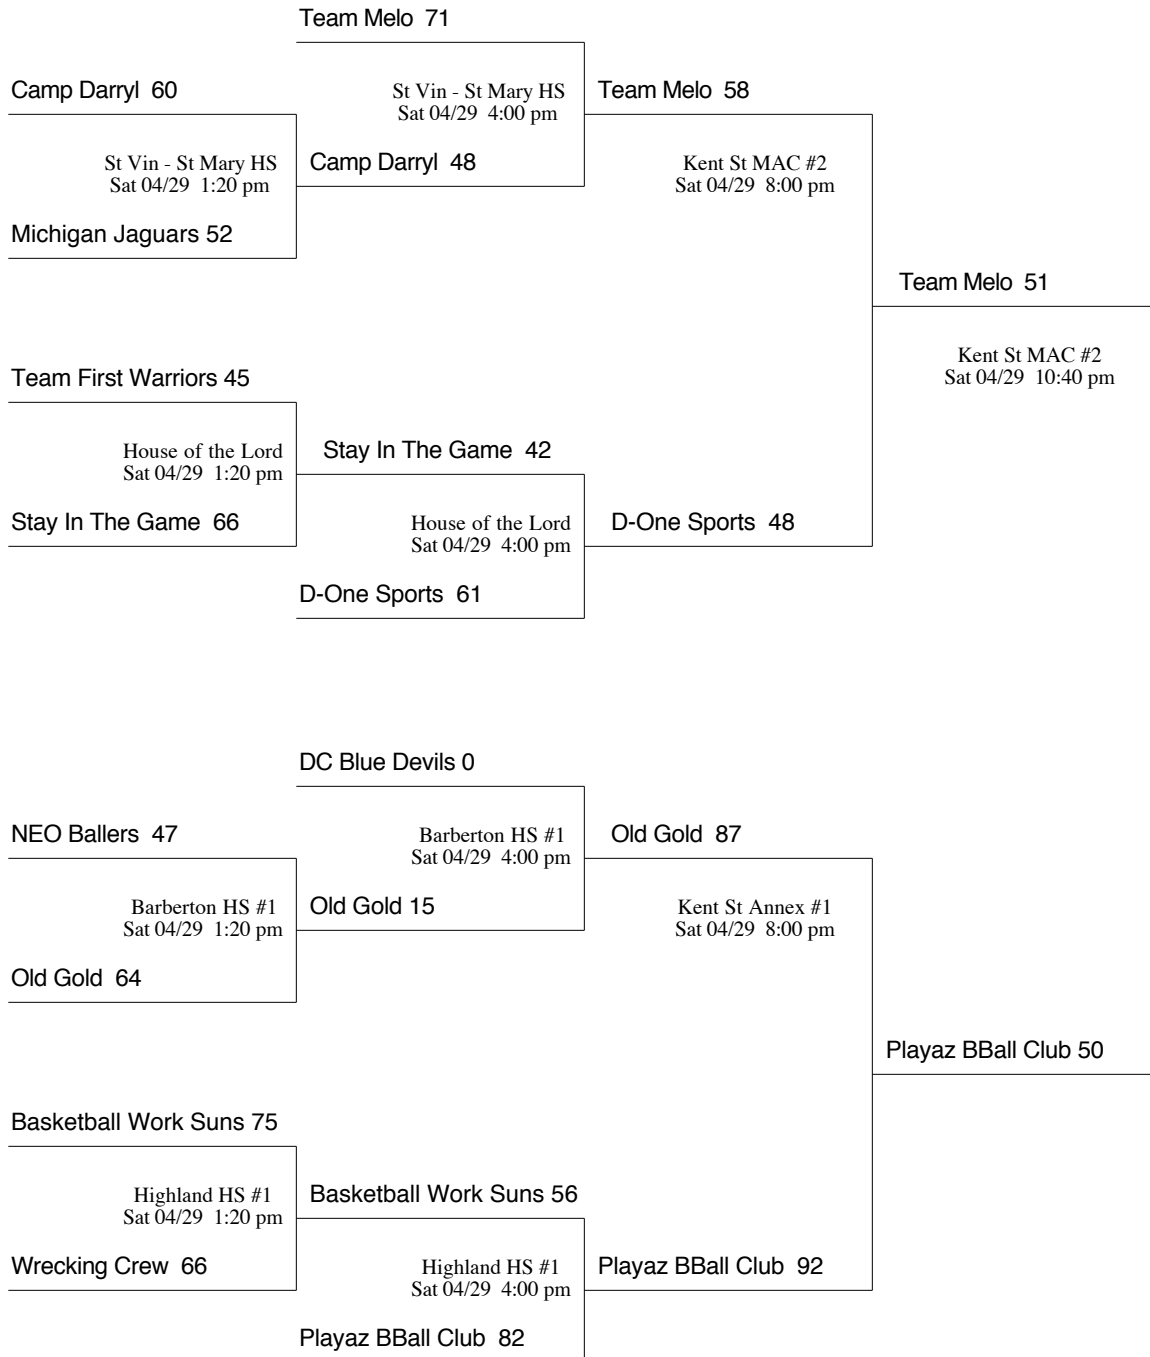

2006
King James
Shooting Stars Classic
17U Division
Bracket #4

- Notations on the bracket indicate each team's pool in which it played and its order of finish.
- In each game, the Home team is the bottom team on the bracket, will wear light colored jerseys, and sit to the left of the scorekeeper facing the court.