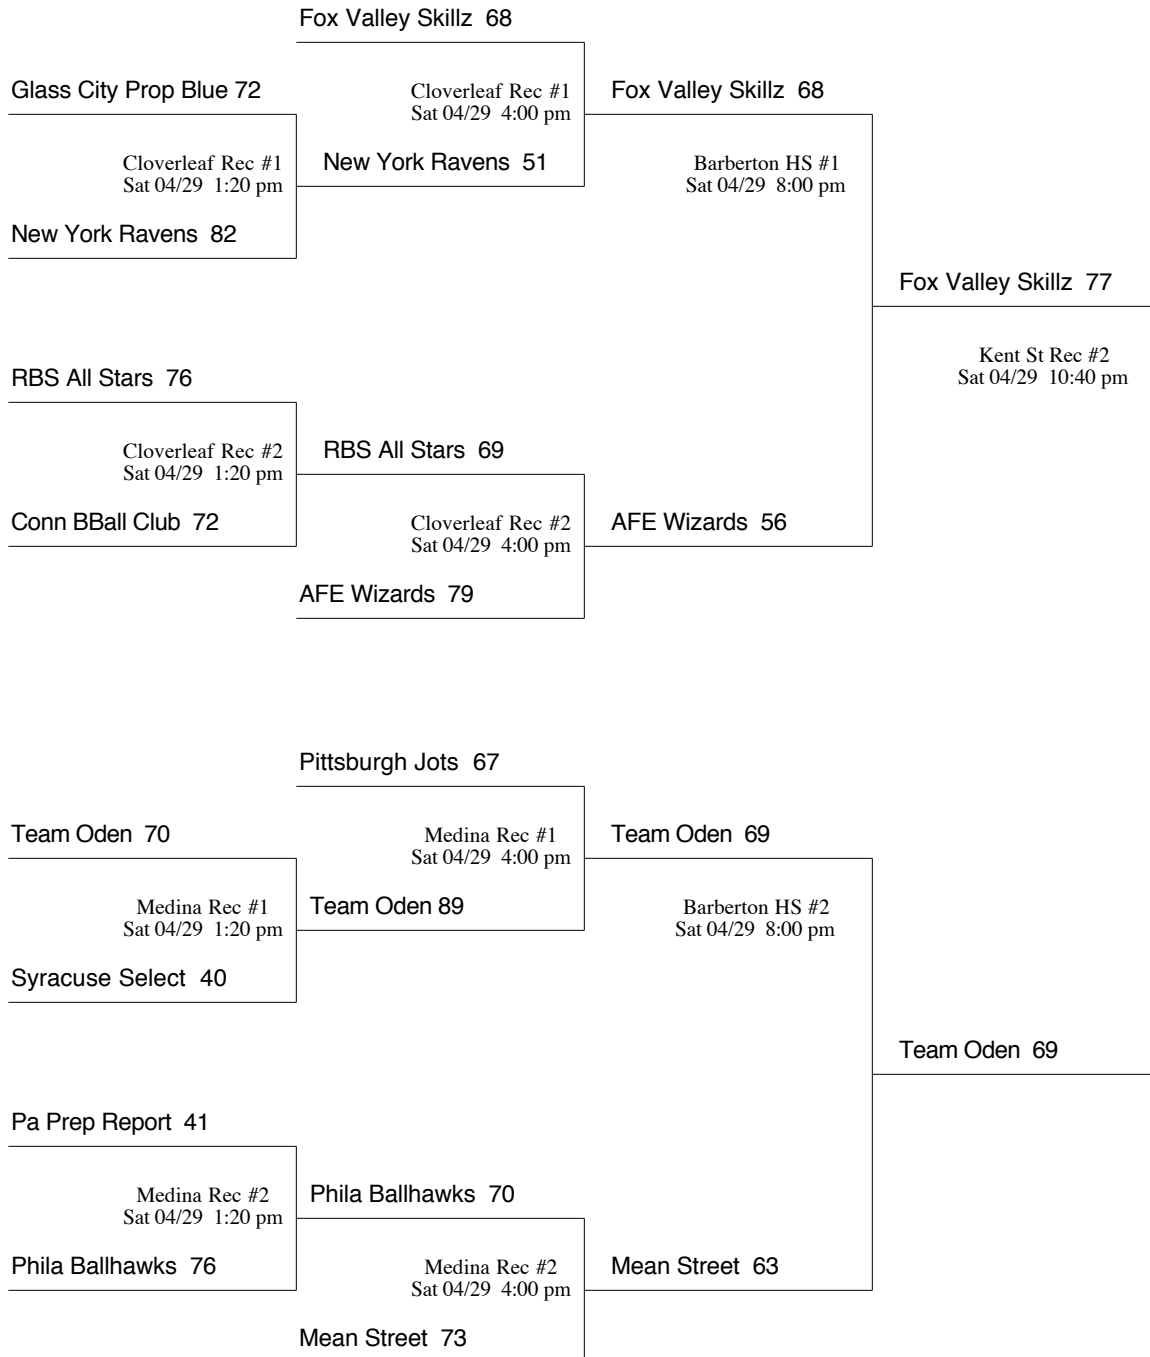

2006
King James
Shooting Stars Classic
17U Division
Bracket #8

- Notations on the bracket indicate each team's pool in which it played and its order of finish.
- In each game, the Home team is the bottom team on the bracket, will wear light colored jerseys, and sit to the left of the scorekeeper facing the court.