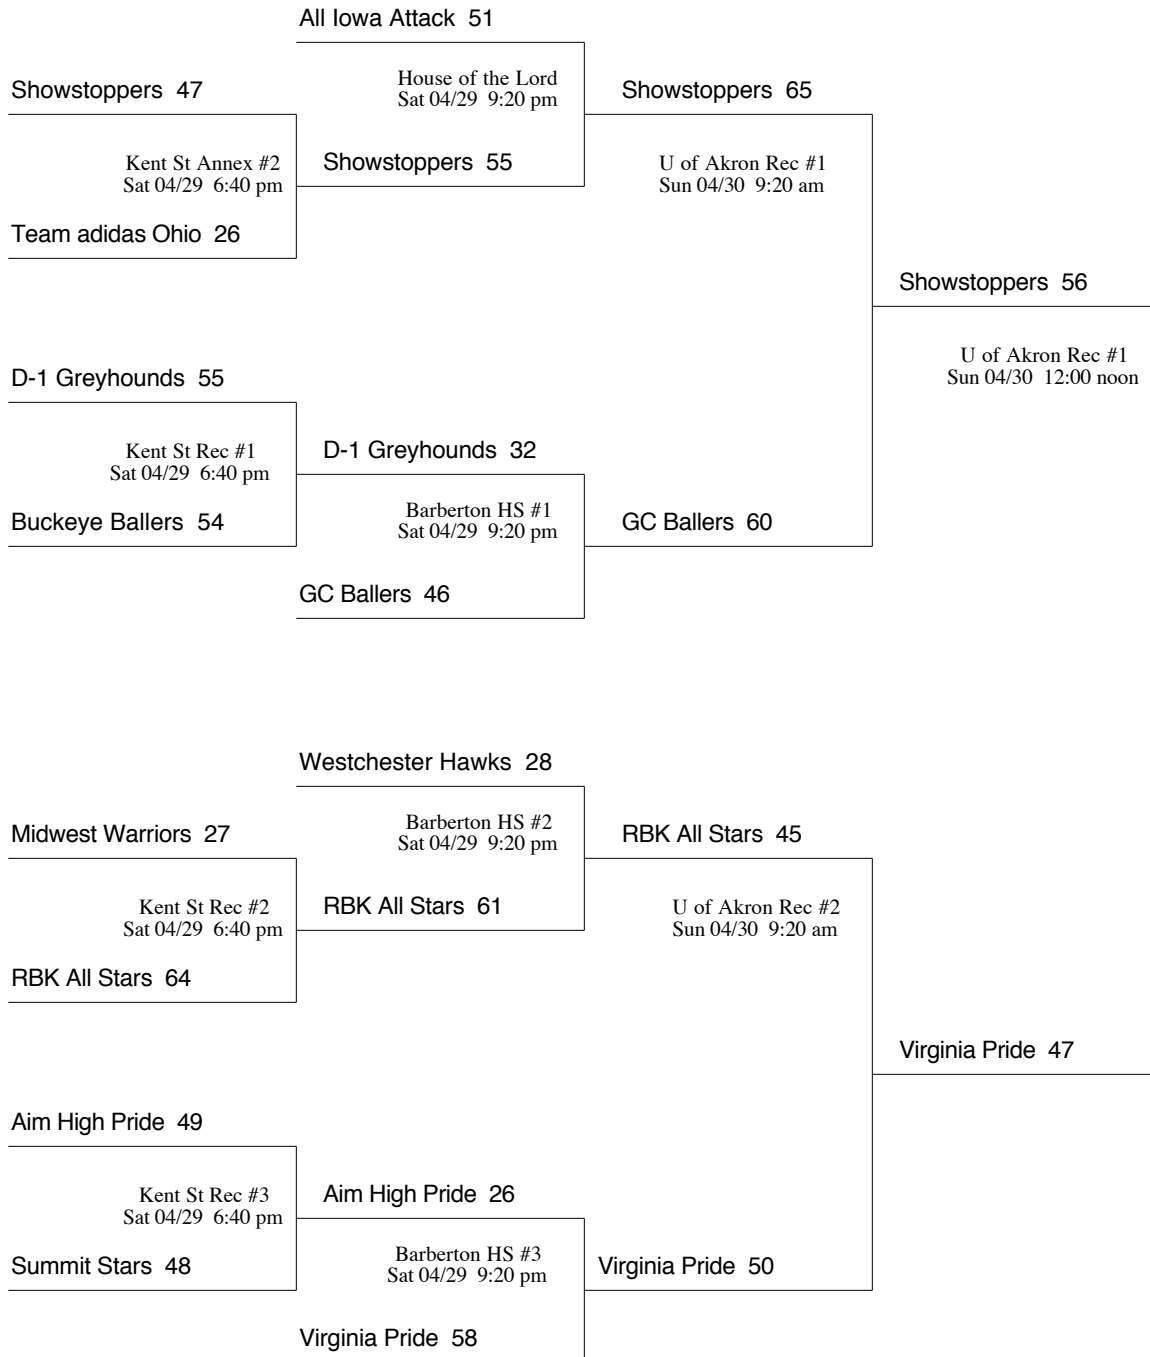

2006
King James
Shooting Stars Classic
13U Division
Bracket #1

- Notations on the bracket indicate each team's pool in which it played and its order of finish.
- In each game, the Home team is the bottom team on the bracket, will wear light colored jerseys, and sit to the left of the scorekeeper facing the court.