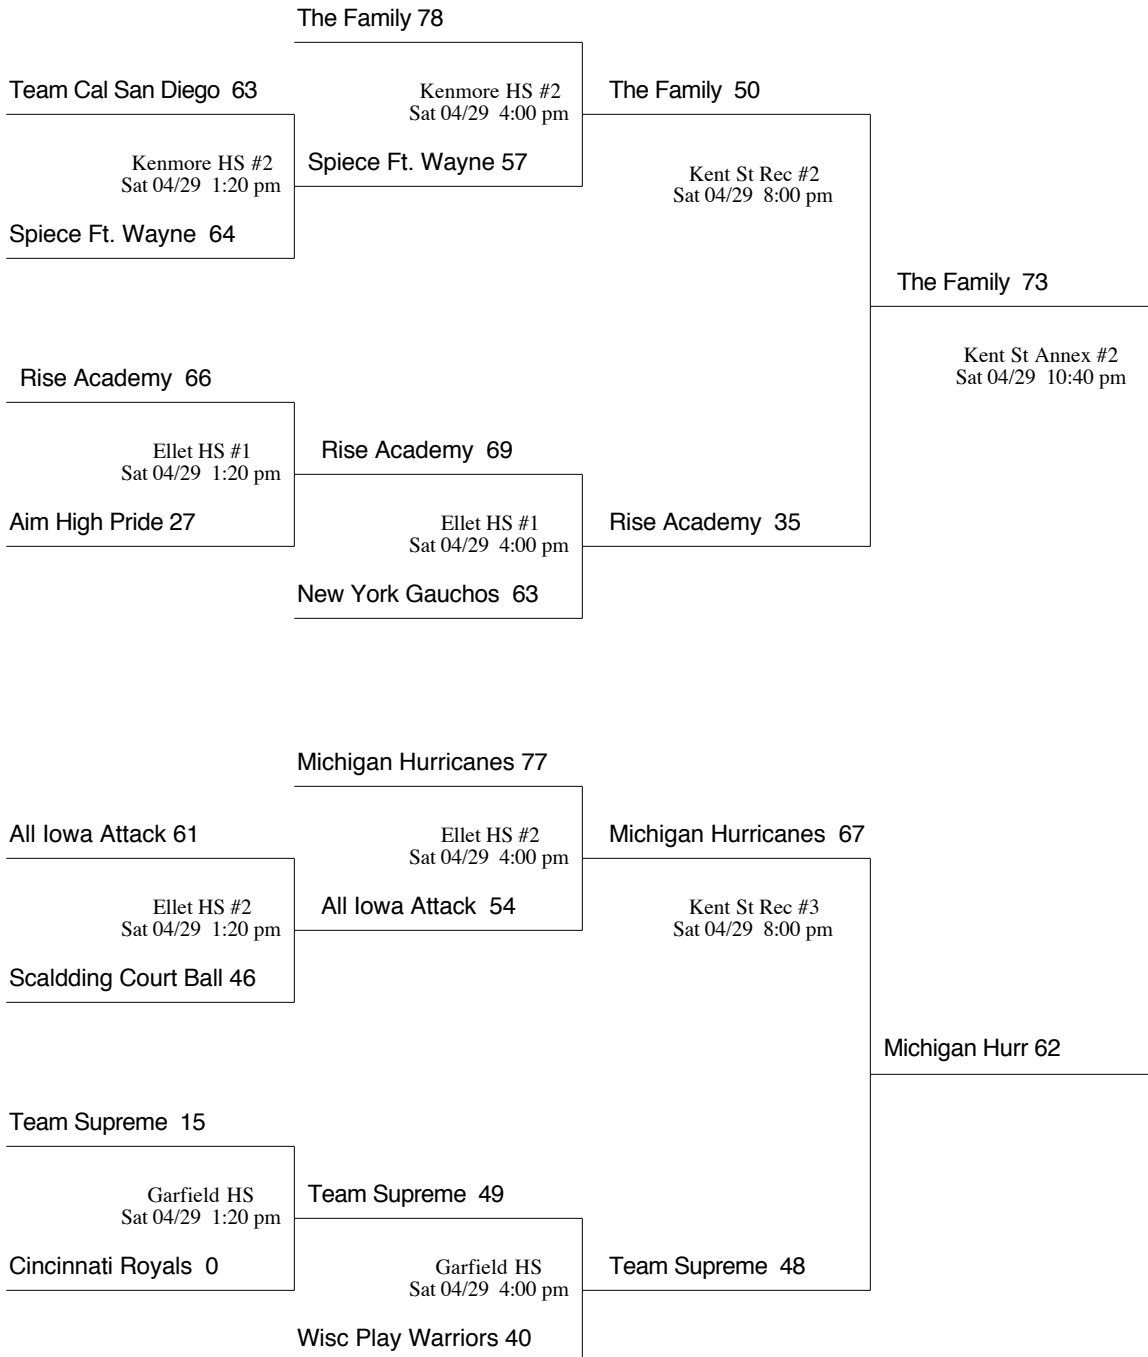

2006
King James
Shooting Stars Classic
17U Division
Bracket #6

- Notations on the bracket indicate each team's pool in which it played and its order of finish.
- In each game, the Home team is the bottom team on the bracket, will wear light colored jerseys, and sit to the left of the scorekeeper facing the court.