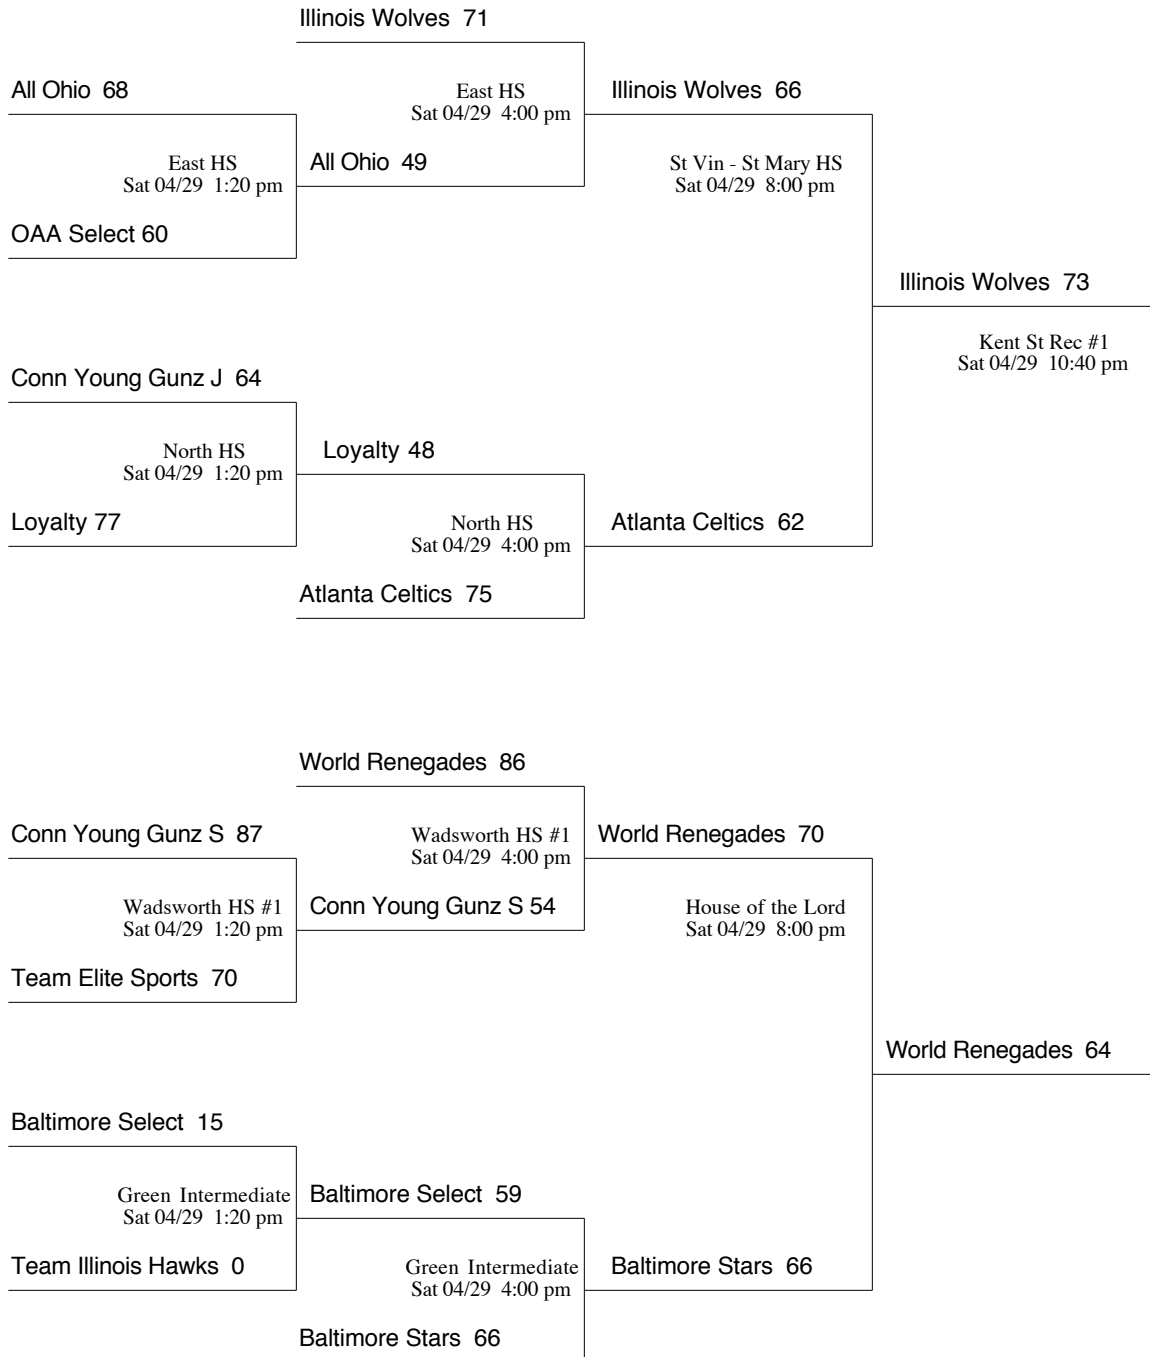

2006
King James
Shooting Stars Classic
17U Division
Bracket #7

- Notations on the bracket indicate each team's pool in which it played and its order of finish.
- In each game, the Home team is the bottom team on the bracket, will wear light colored jerseys, and sit to the left of the scorekeeper facing the court.