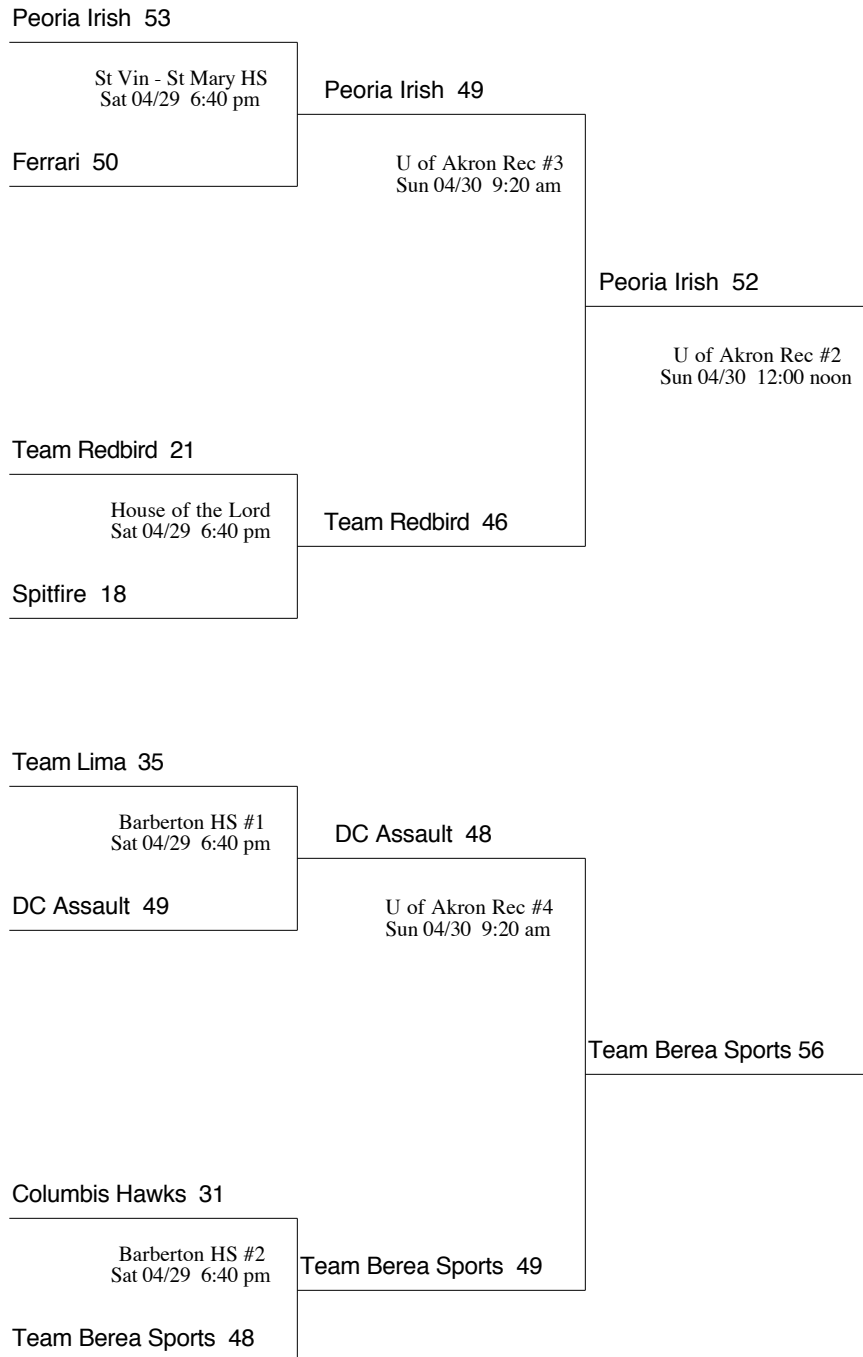

2006
King James
Shooting Stars Classic
12U Division
Bracket #1

- Notations on the bracket indicate each team's pool in which it played and its order of finish.
- In each game, the Home team is the bottom team on the bracket, will wear light colored jerseys, and sit to the left of the scorekeeper facing the court.