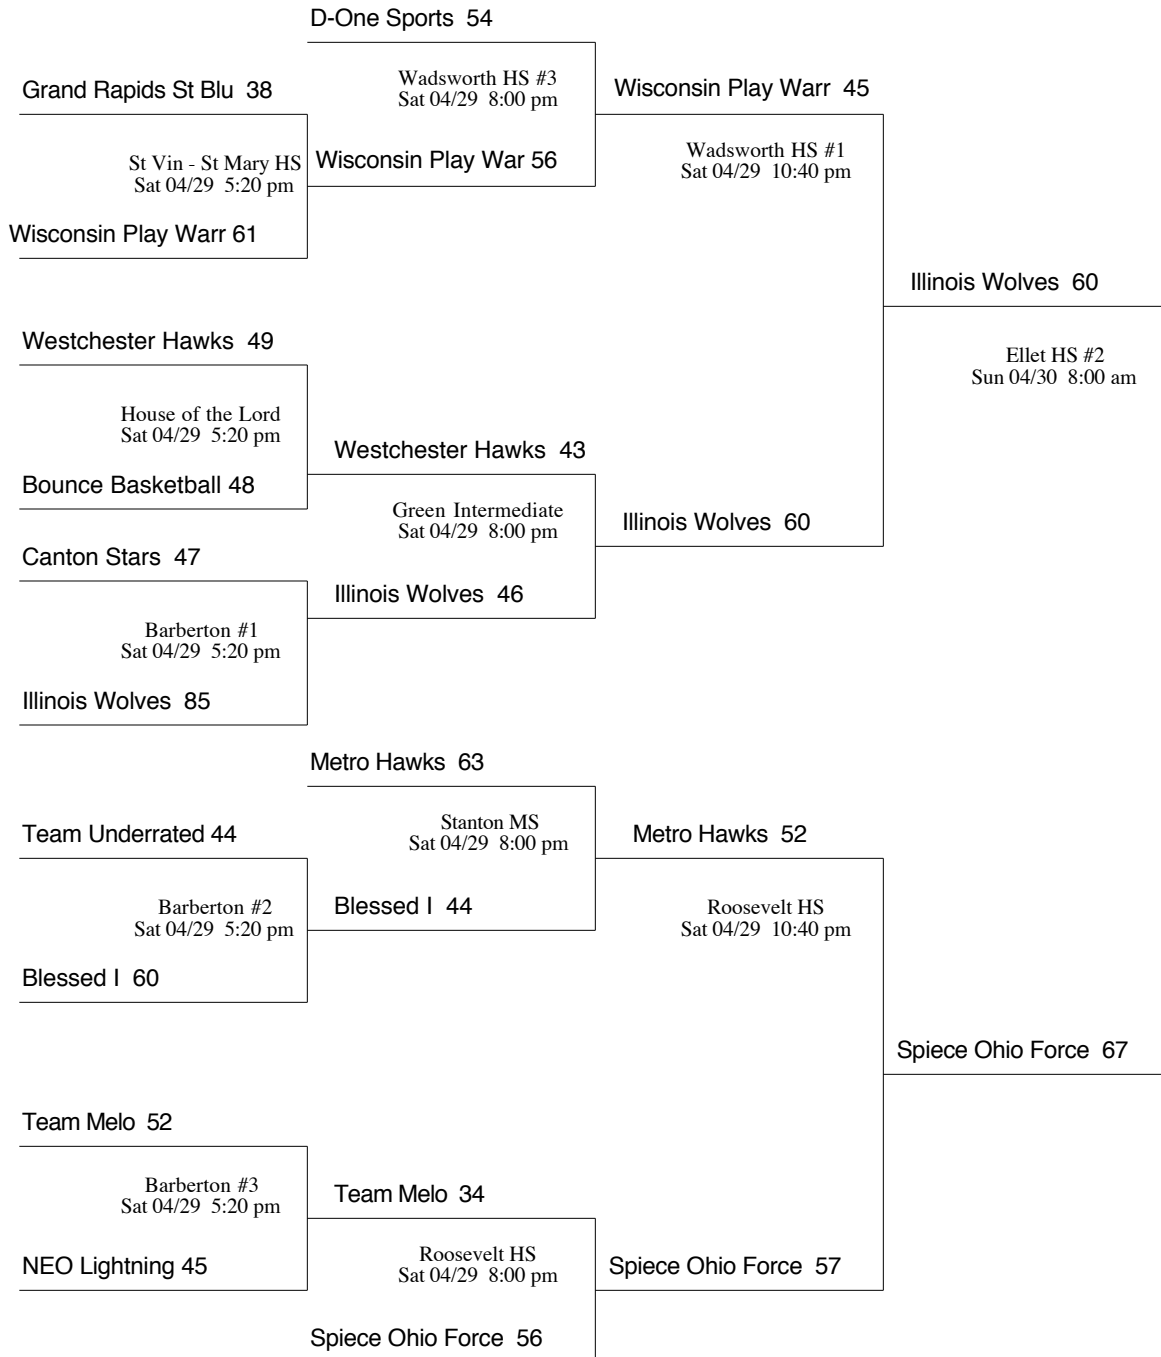

2006
King James
Shooting Stars Classic
15U Division
Bracket #4

- Notations on the bracket indicate each team's pool in which it played and its order of finish.
- In each game, the Home team is the bottom team on the bracket, will wear light colored jerseys, and sit to the left of the scorekeeper facing the court.